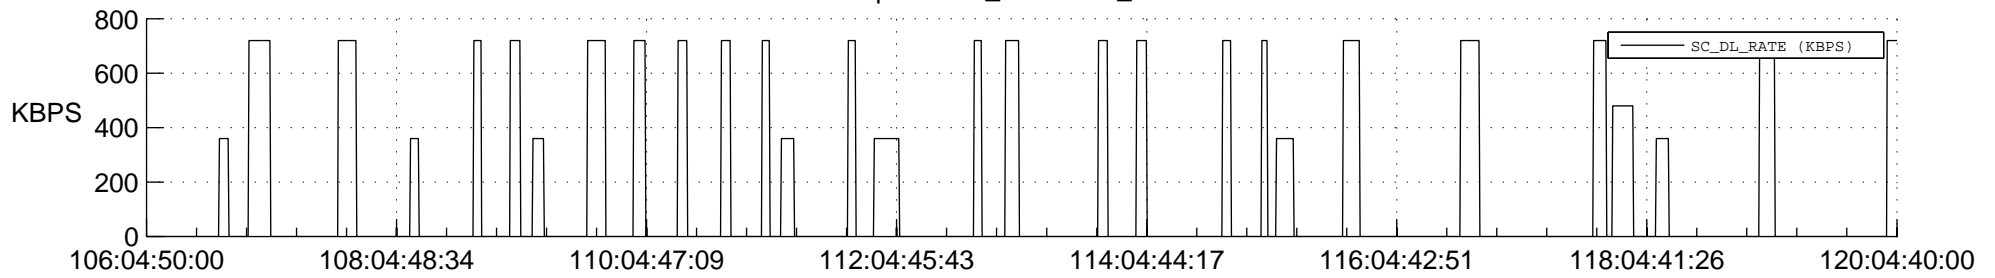

STEREO AHEAD SSR PCT Full Prediction

SWAVES_Percent_Full_Prediction

IMPACT_Percent_Full_Prediction

PLASTIC_Percent_Full_Prediction

Spacecraft_DownLink_Rate

Ground Time (2020:106:04:50:00.000 -2020:120:04:40:00.000)