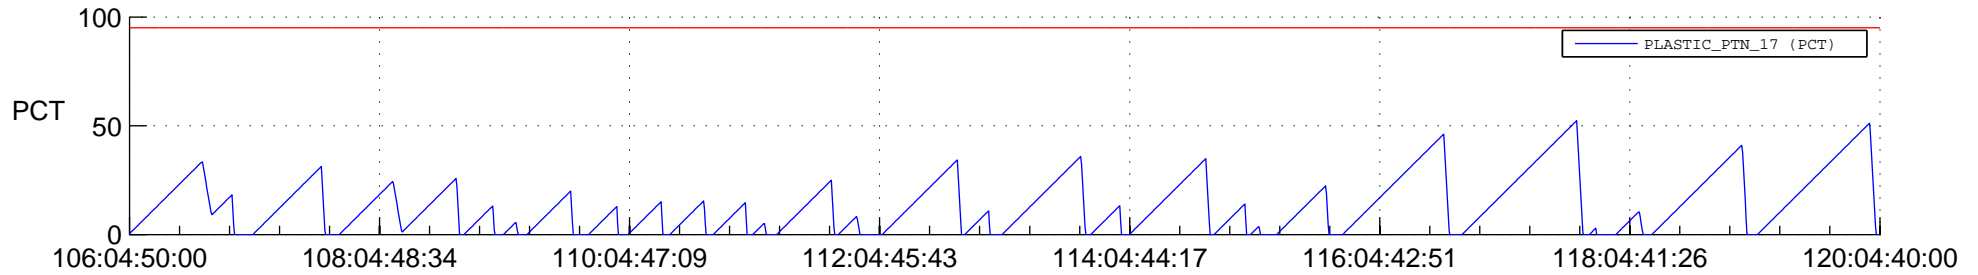

STEREO AHEAD SSR PCT Full Prediction

SWAVES_Percent_Full_Prediction

IMPACT_Percent_Full_Prediction

PLASTIC_Percent_Full_Prediction

Spacecraft_DownLink_Rate

Ground Time (2020:106:04:50:00.000 -2020:120:04:40:00.000)