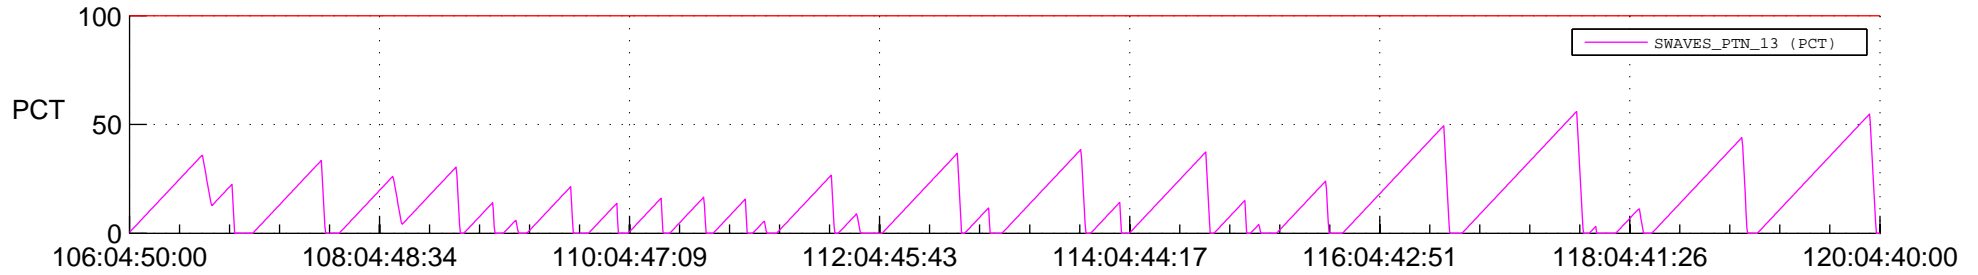

STEREO AHEAD SSR PCT Full Prediction

SWAVES_Percent_Full_Prediction

IMPACT_Percent_Full_Prediction

PLASTIC_Percent_Full_Prediction

Spacecraft_DownLink_Rate

Ground Time (2020:106:04:50:00.000 -2020:120:04:40:00.000)