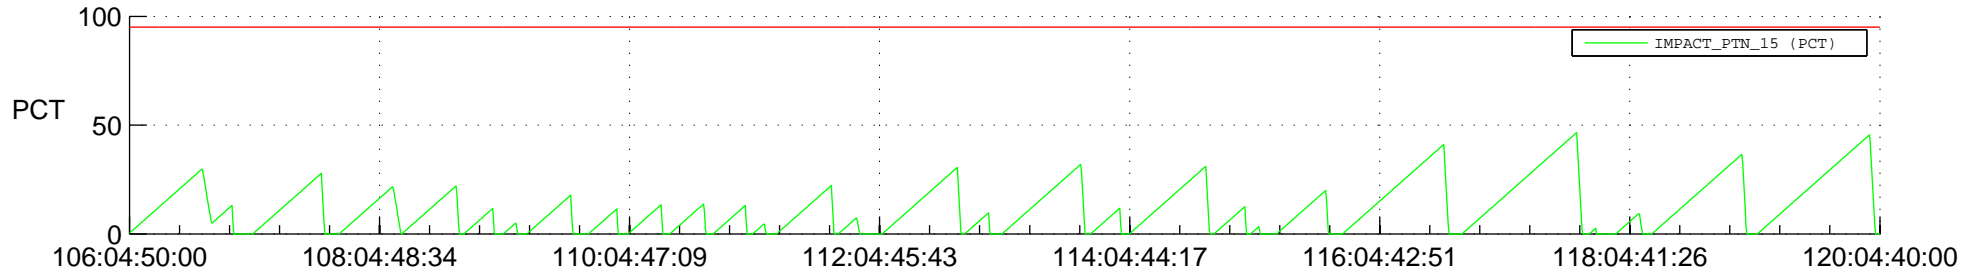

STEREO AHEAD SSR PCT Full Prediction

SWAVES_Percent_Full_Prediction

IMPACT_Percent_Full_Prediction

PLASTIC_Percent_Full_Prediction

Spacecraft_DownLink_Rate

Ground Time (2020:106:04:50:00.000 -2020:120:04:40:00.000)