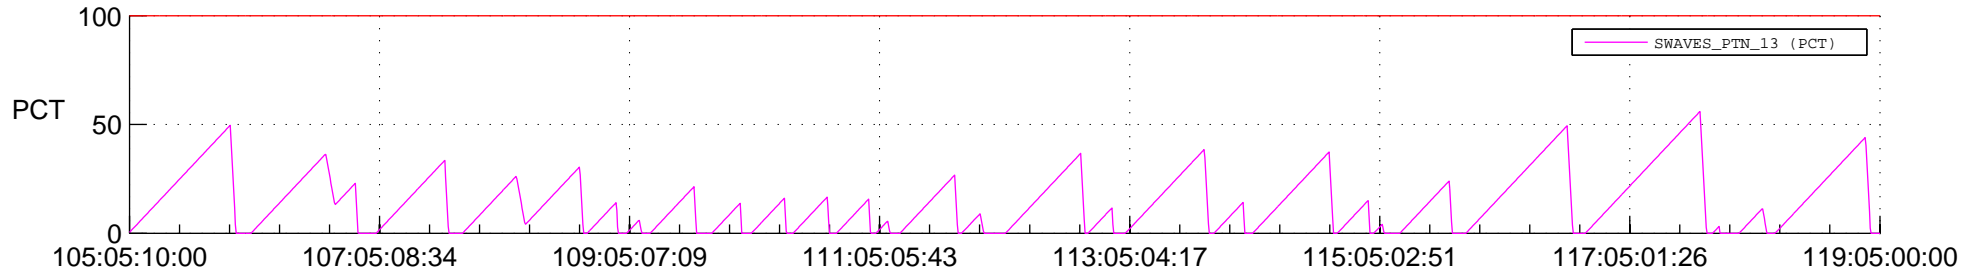

STEREO AHEAD SSR PCT Full Prediction

SWAVES_Percent_Full_Prediction

IMPACT_Percent_Full_Prediction

PLASTIC_Percent_Full_Prediction

Spacecraft_DownLink_Rate