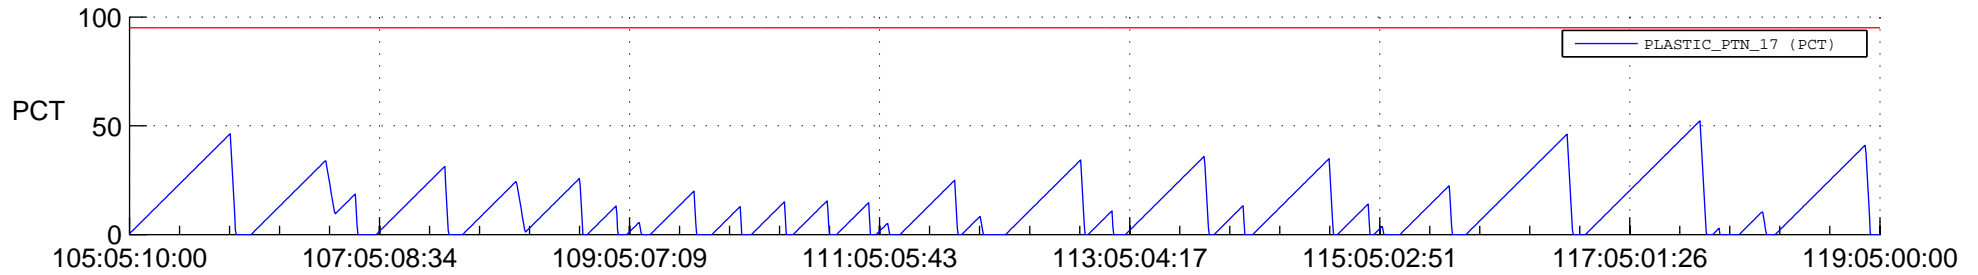

STEREO AHEAD SSR PCT Full Prediction

SWAVES_Percent_Full_Prediction

IMPACT_Percent_Full_Prediction

PLASTIC_Percent_Full_Prediction

Spacecraft_DownLink_Rate