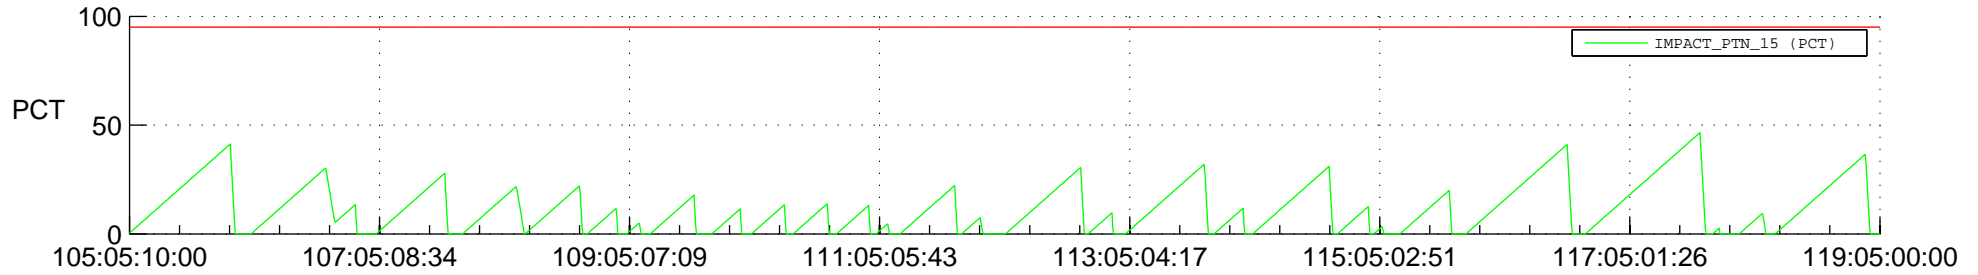

STEREO AHEAD SSR PCT Full Prediction

SWAVES_Percent_Full_Prediction

IMPACT_Percent_Full_Prediction

PLASTIC_Percent_Full_Prediction

Spacecraft_DownLink_Rate