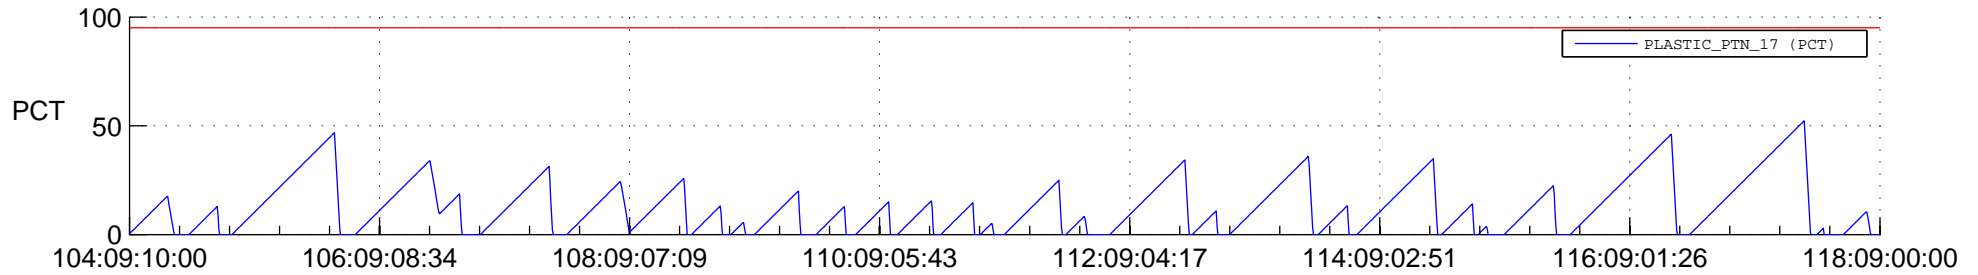

STEREO AHEAD SSR PCT Full Prediction

SWAVES_Percent_Full_Prediction

IMPACT_Percent_Full_Prediction

PLASTIC_Percent_Full_Prediction

Spacecraft_DownLink_Rate