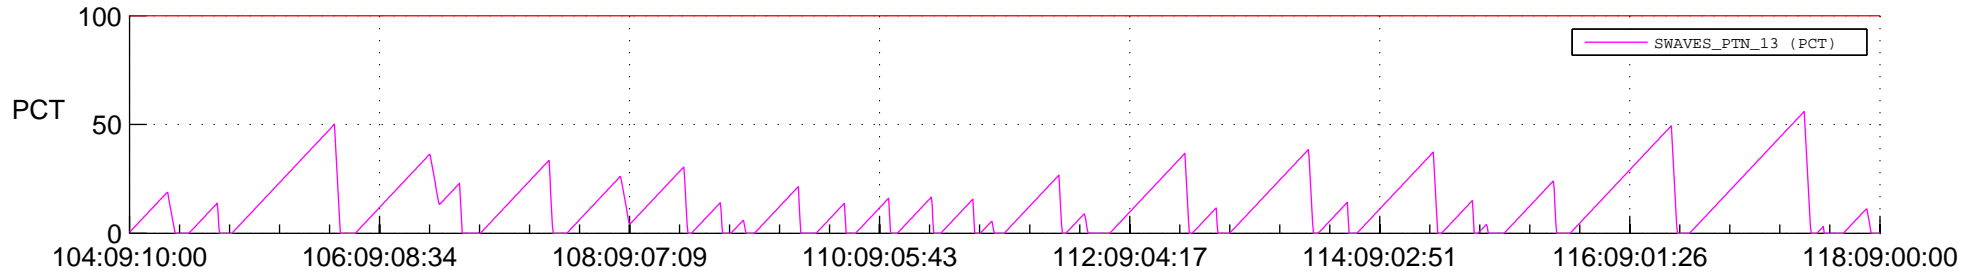

STEREO AHEAD SSR PCT Full Prediction

SWAVES_Percent_Full_Prediction

IMPACT_Percent_Full_Prediction

PLASTIC_Percent_Full_Prediction

Spacecraft_DownLink_Rate