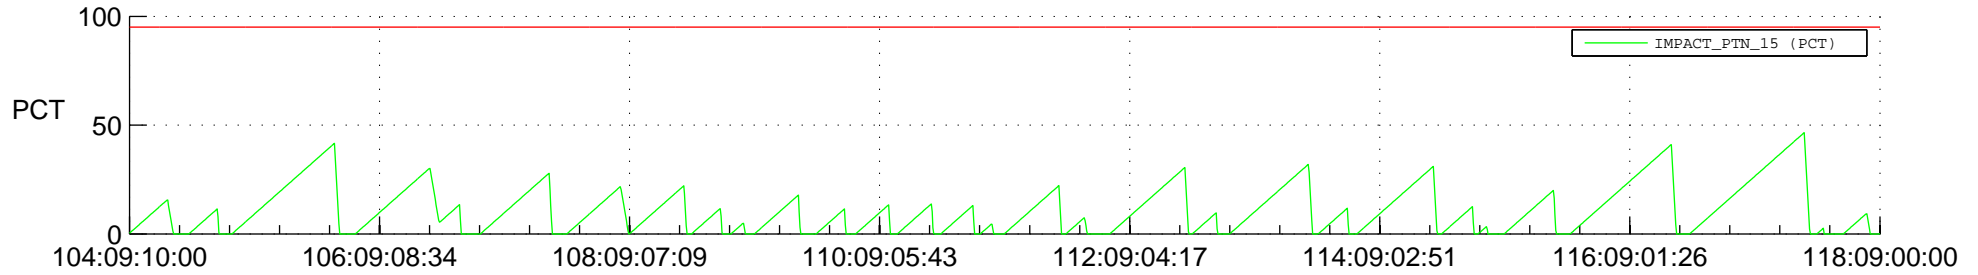

STEREO AHEAD SSR PCT Full Prediction

SWAVES_Percent_Full_Prediction

IMPACT_Percent_Full_Prediction

PLASTIC_Percent_Full_Prediction

Spacecraft_DownLink_Rate