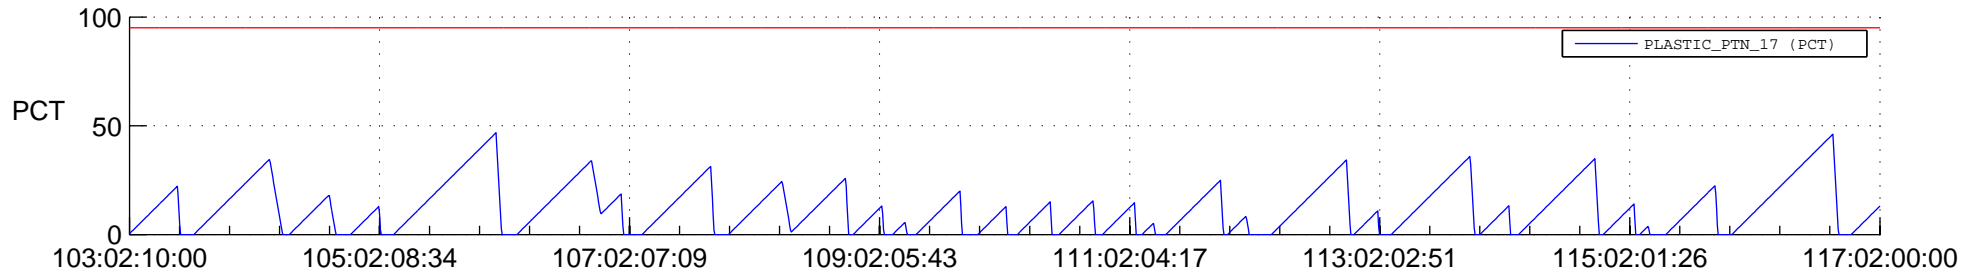

STEREO AHEAD SSR PCT Full Prediction

SWAVES_Percent_Full_Prediction

IMPACT_Percent_Full_Prediction

PLASTIC_Percent_Full_Prediction

Spacecraft_DownLink_Rate