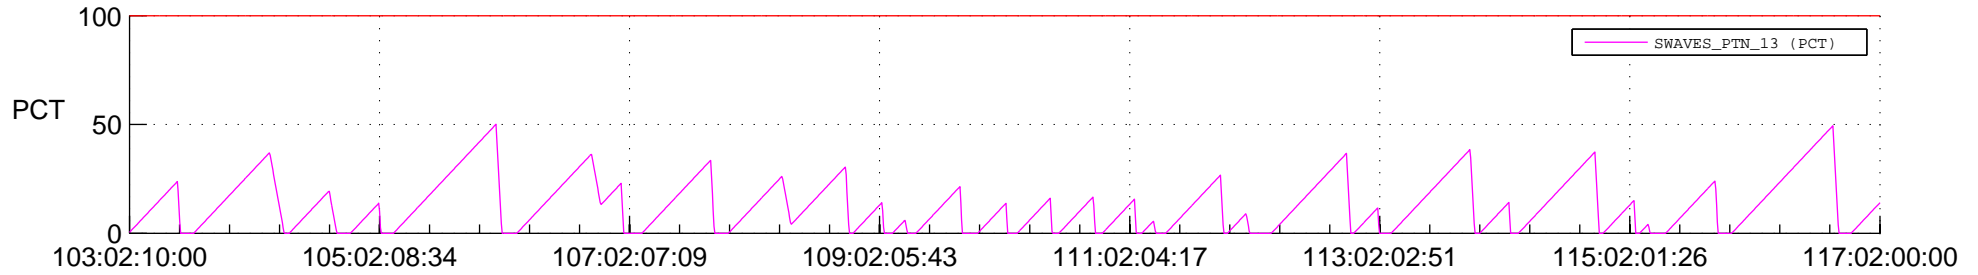

STEREO AHEAD SSR PCT Full Prediction

SWAVES_Percent_Full_Prediction

IMPACT_Percent_Full_Prediction

PLASTIC_Percent_Full_Prediction

Spacecraft_DownLink_Rate