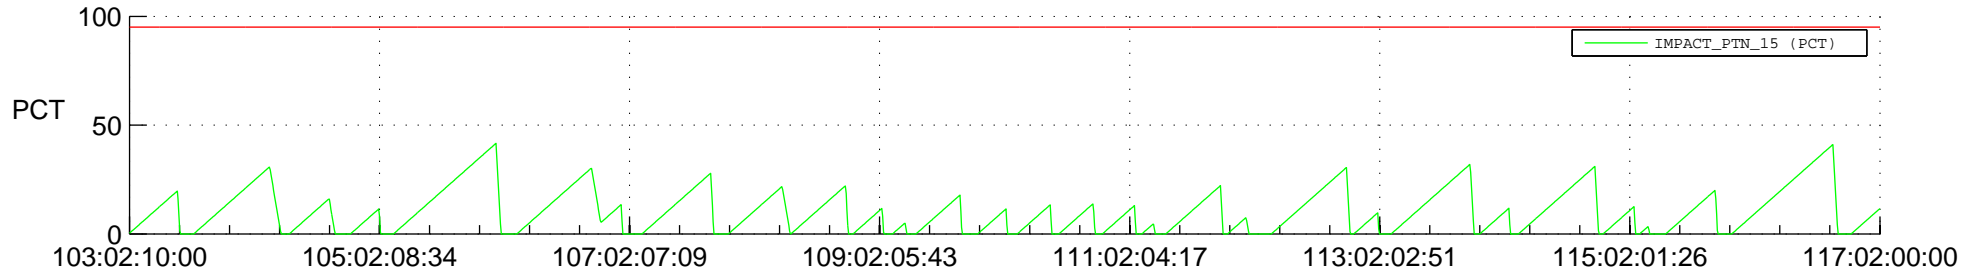

STEREO AHEAD SSR PCT Full Prediction

SWAVES_Percent_Full_Prediction

IMPACT_Percent_Full_Prediction

PLASTIC_Percent_Full_Prediction

Spacecraft_DownLink_Rate