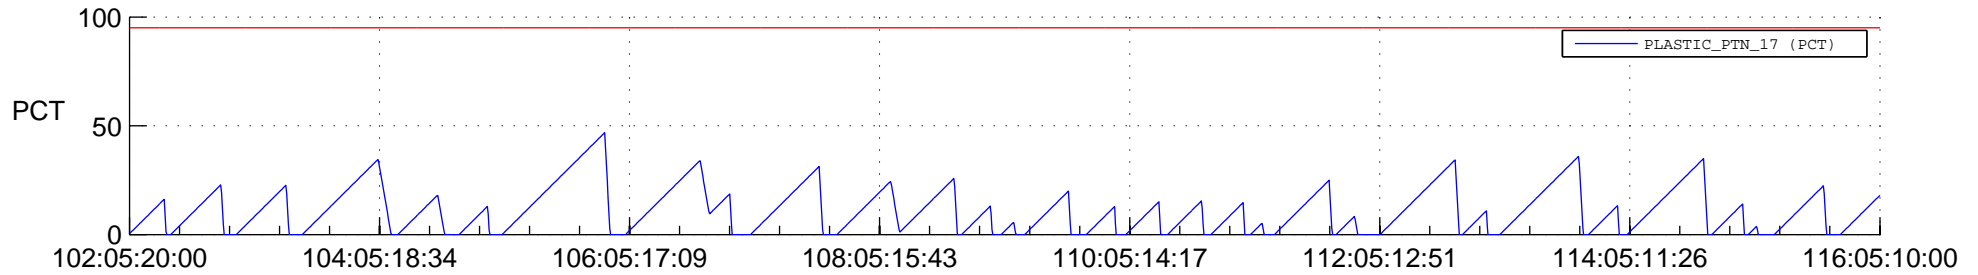

STEREO AHEAD SSR PCT Full Prediction

SWAVES_Percent_Full_Prediction

IMPACT_Percent_Full_Prediction

PLASTIC_Percent_Full_Prediction

Spacecraft_DownLink_Rate