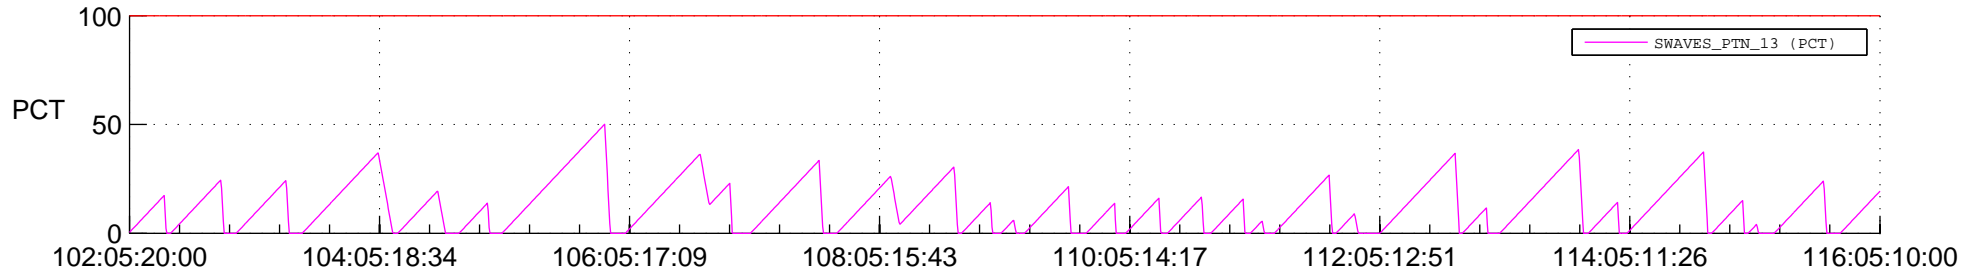

STEREO AHEAD SSR PCT Full Prediction

SWAVES_Percent_Full_Prediction

IMPACT_Percent_Full_Prediction

PLASTIC_Percent_Full_Prediction

Spacecraft_DownLink_Rate