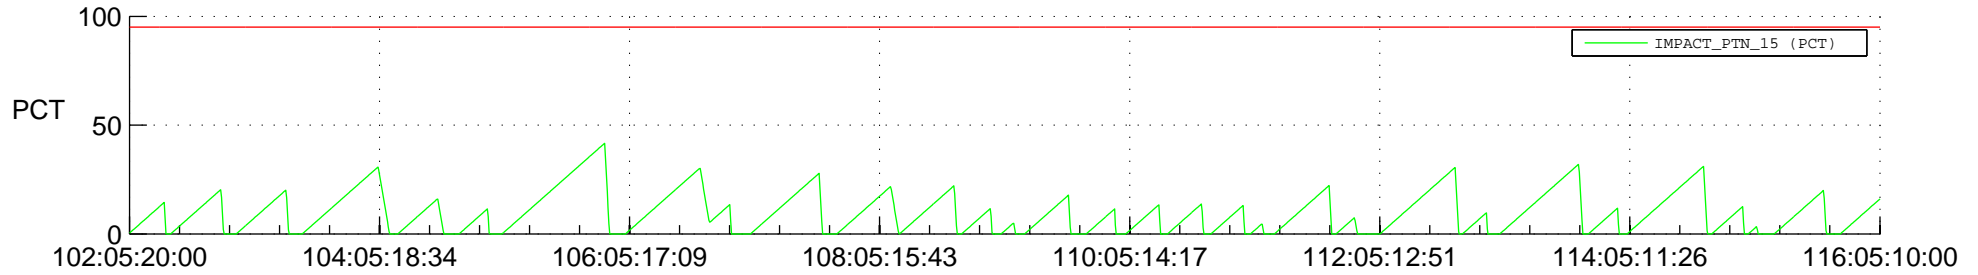

STEREO AHEAD SSR PCT Full Prediction

SWAVES_Percent_Full_Prediction

IMPACT_Percent_Full_Prediction

PLASTIC_Percent_Full_Prediction

Spacecraft_DownLink_Rate