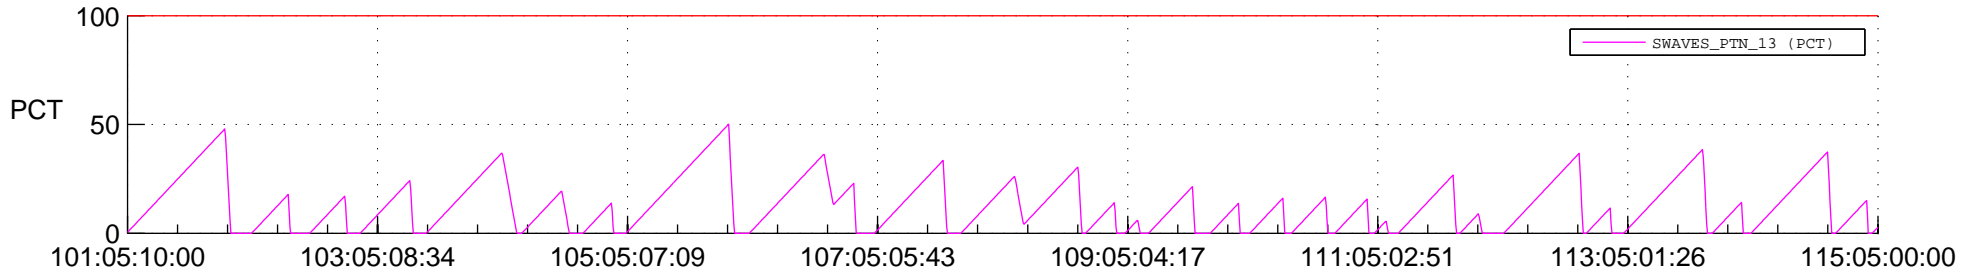

STEREO AHEAD SSR PCT Full Prediction

SWAVES_Percent_Full_Prediction

IMPACT_Percent_Full_Prediction

PLASTIC_Percent_Full_Prediction

Spacecraft_DownLink_Rate