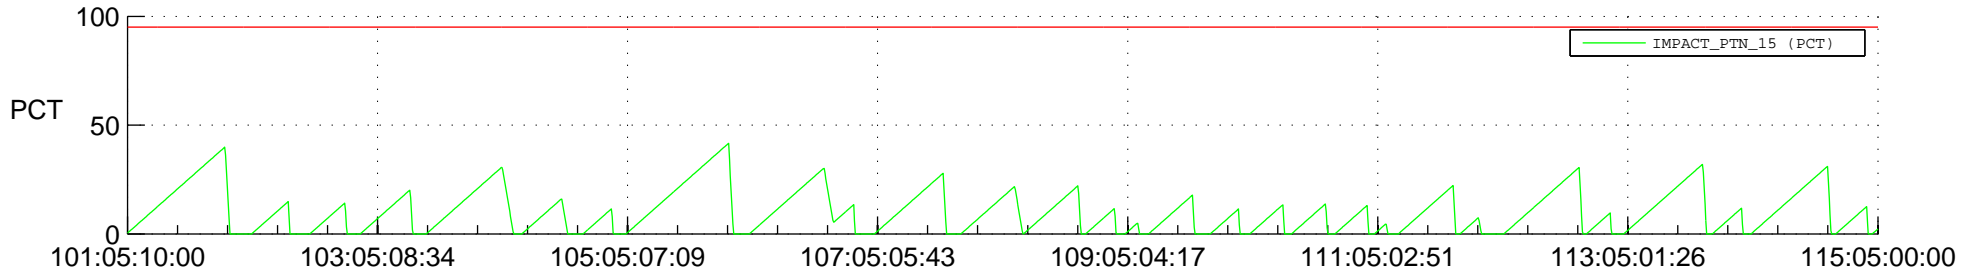

STEREO AHEAD SSR PCT Full Prediction

SWAVES_Percent_Full_Prediction

IMPACT_Percent_Full_Prediction

PLASTIC_Percent_Full_Prediction

Spacecraft_DownLink_Rate