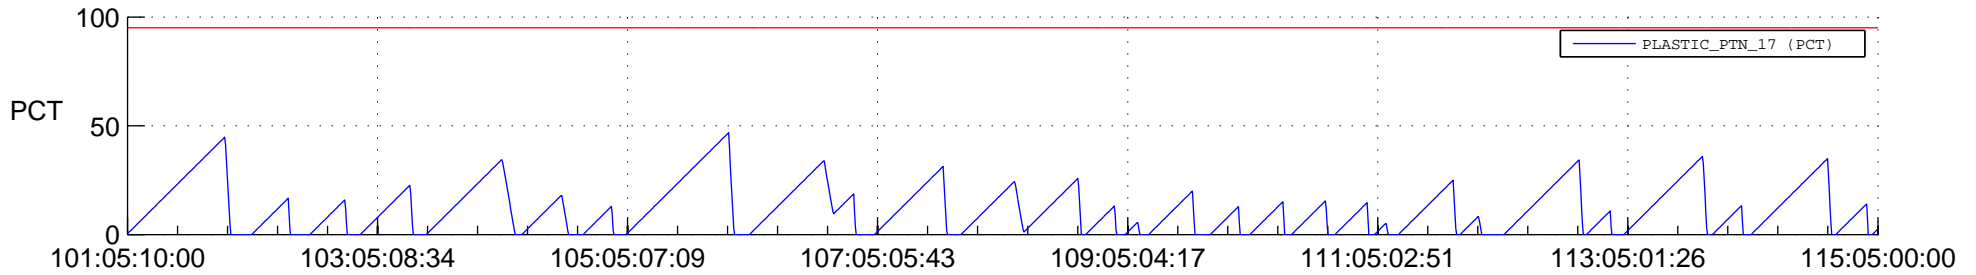

STEREO AHEAD SSR PCT Full Prediction

SWAVES_Percent_Full_Prediction

IMPACT_Percent_Full_Prediction

PLASTIC_Percent_Full_Prediction

Spacecraft_DownLink_Rate