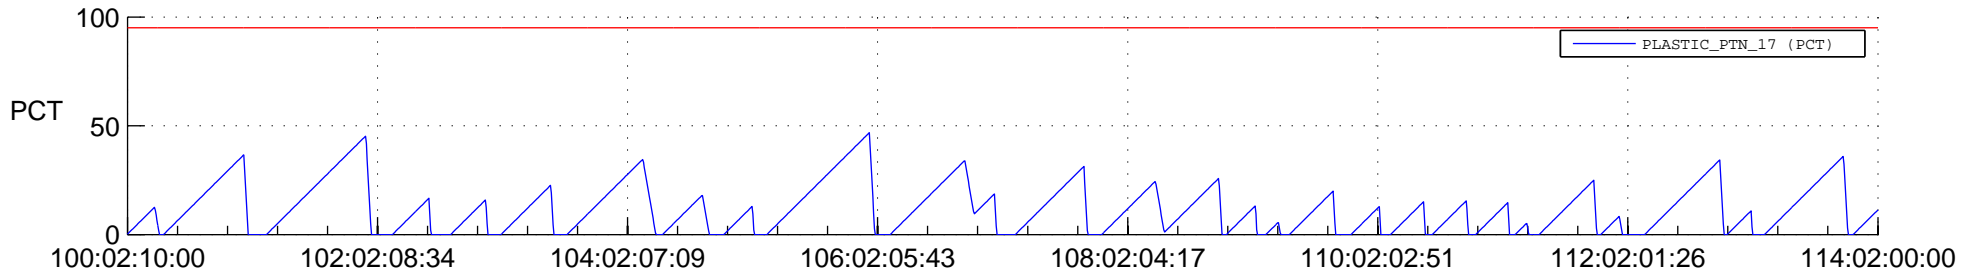

STEREO AHEAD SSR PCT Full Prediction

SWAVES_Percent_Full_Prediction

IMPACT_Percent_Full_Prediction

PLASTIC_Percent_Full_Prediction

Spacecraft_DownLink_Rate