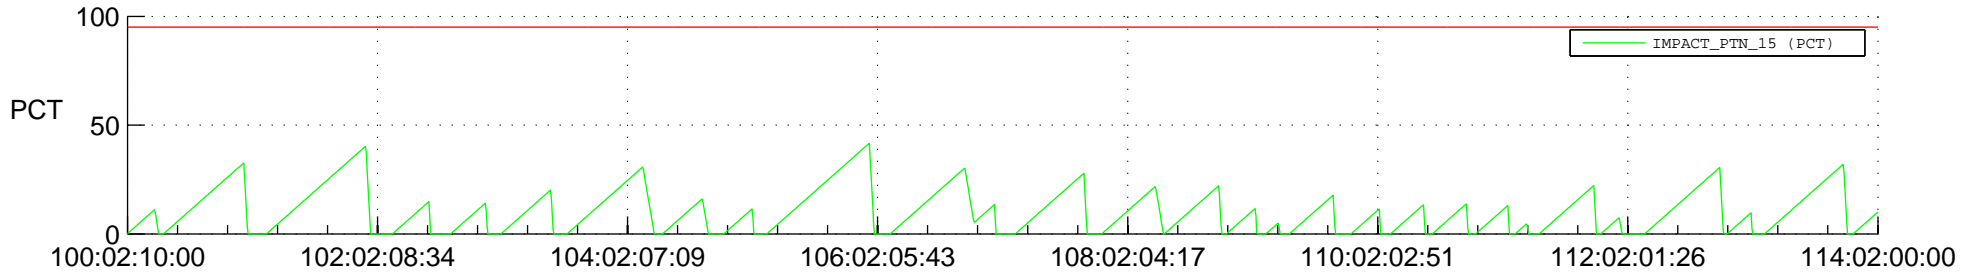

STEREO AHEAD SSR PCT Full Prediction

SWAVES_Percent_Full_Prediction

IMPACT_Percent_Full_Prediction

PLASTIC_Percent_Full_Prediction

Spacecraft_DownLink_Rate