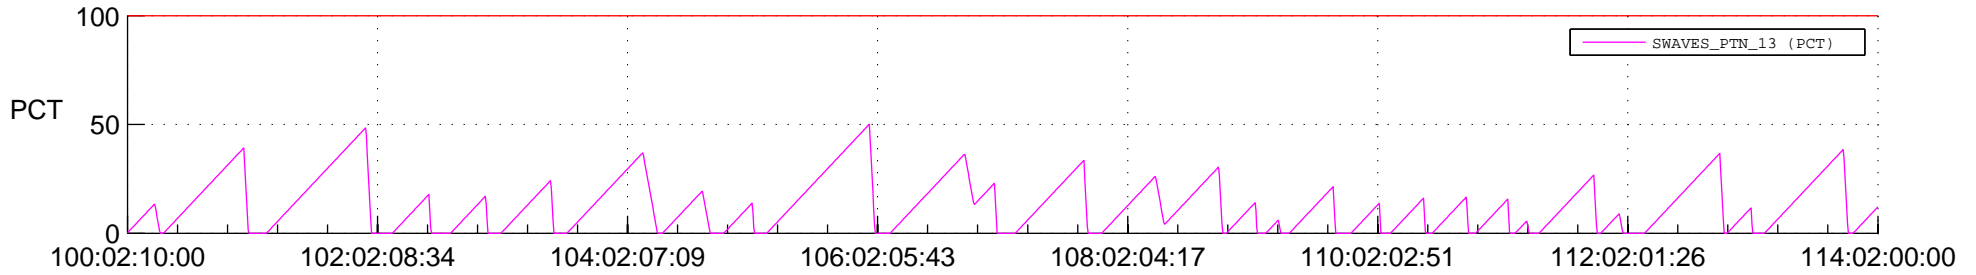

STEREO AHEAD SSR PCT Full Prediction

SWAVES_Percent_Full_Prediction

IMPACT_Percent_Full_Prediction

PLASTIC_Percent_Full_Prediction

Spacecraft_DownLink_Rate