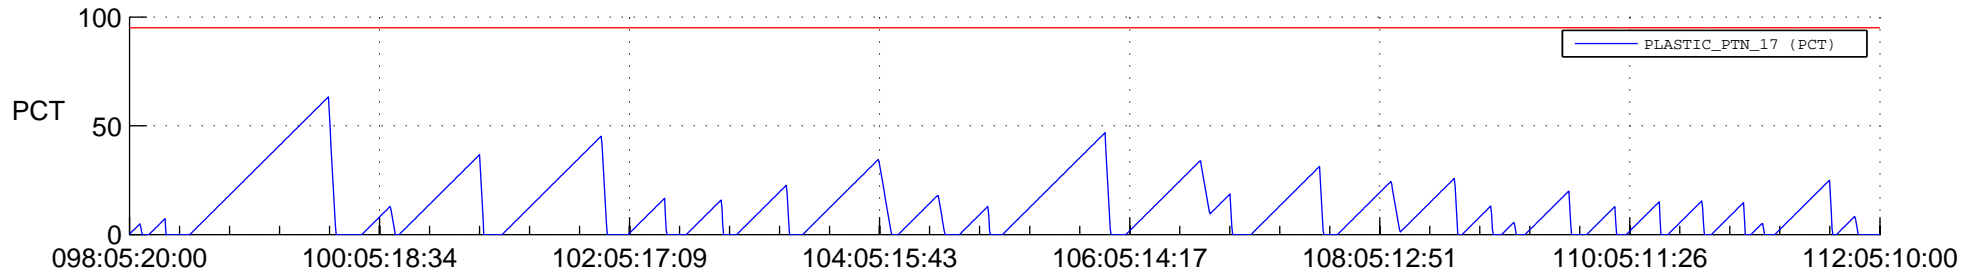

STEREO AHEAD SSR PCT Full Prediction

SWAVES_Percent_Full_Prediction

IMPACT_Percent_Full_Prediction

PLASTIC_Percent_Full_Prediction

Spacecraft_DownLink_Rate