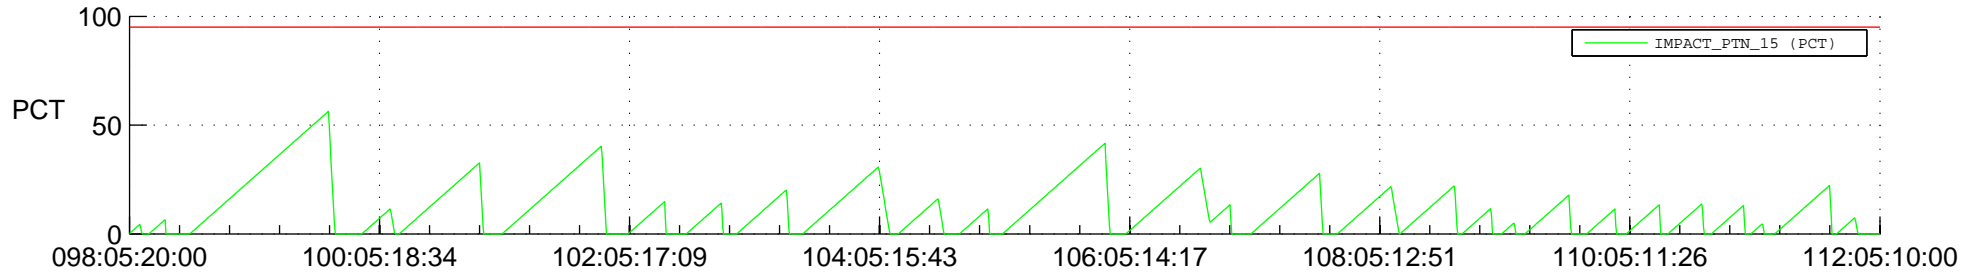

STEREO AHEAD SSR PCT Full Prediction

SWAVES_Percent_Full_Prediction

IMPACT_Percent_Full_Prediction

PLASTIC_Percent_Full_Prediction

Spacecraft_DownLink_Rate