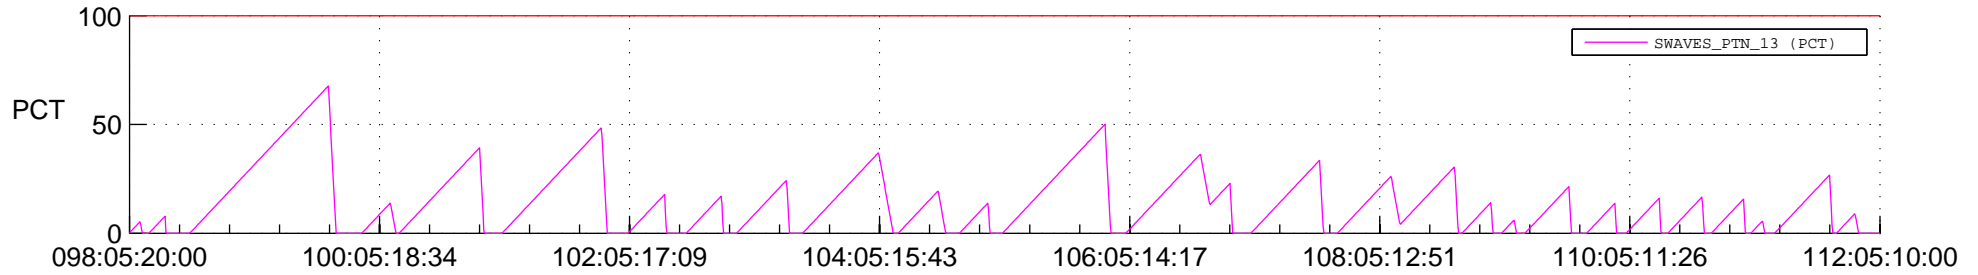

STEREO AHEAD SSR PCT Full Prediction

SWAVES_Percent_Full_Prediction

IMPACT_Percent_Full_Prediction

PLASTIC_Percent_Full_Prediction

Spacecraft_DownLink_Rate