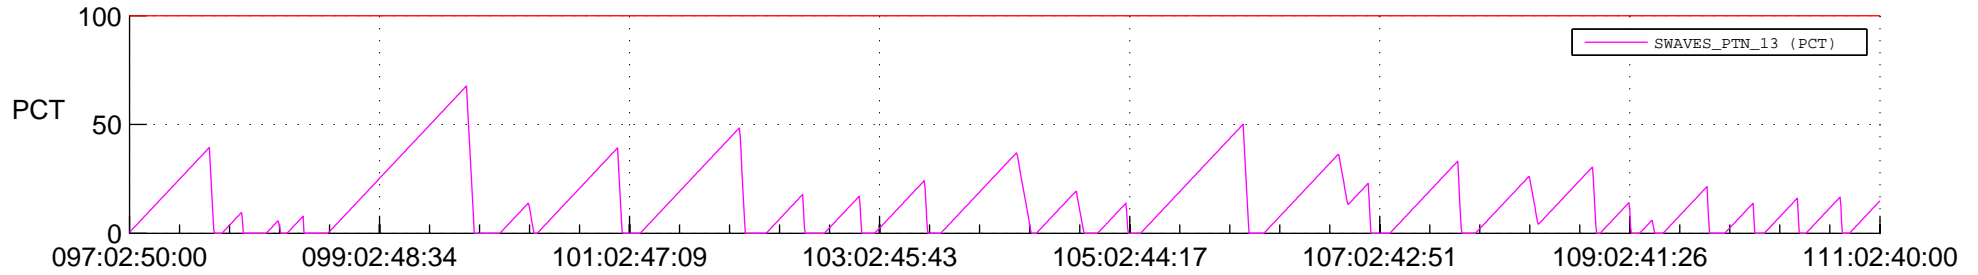

## SWAVES\_Percent\_Full\_Prediction

## Spacecraft\_DownLink\_Rate

Ground Time (2020:097:02:50:00.000 -2020:111:02:40:00.000)