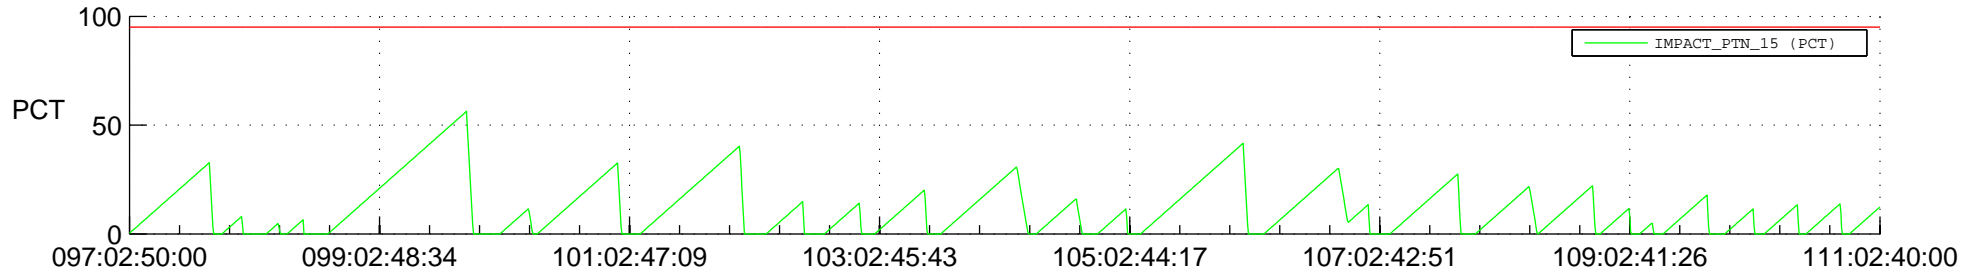

IMPACT_Percent_Full_Prediction