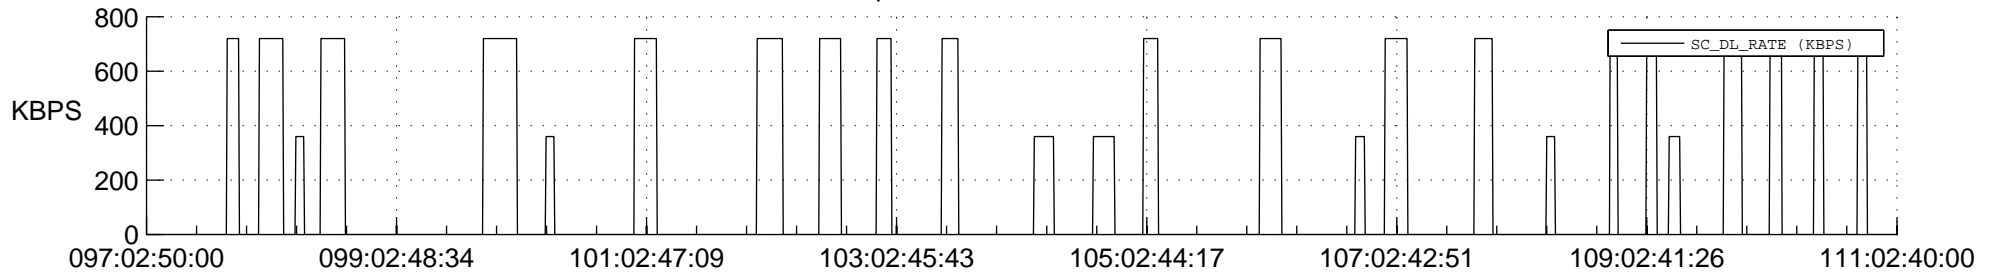

## Spacecraft\_DownLink\_Rate

Ground Time (2020:097:02:50:00.000 -2020:111:02:40:00.000)