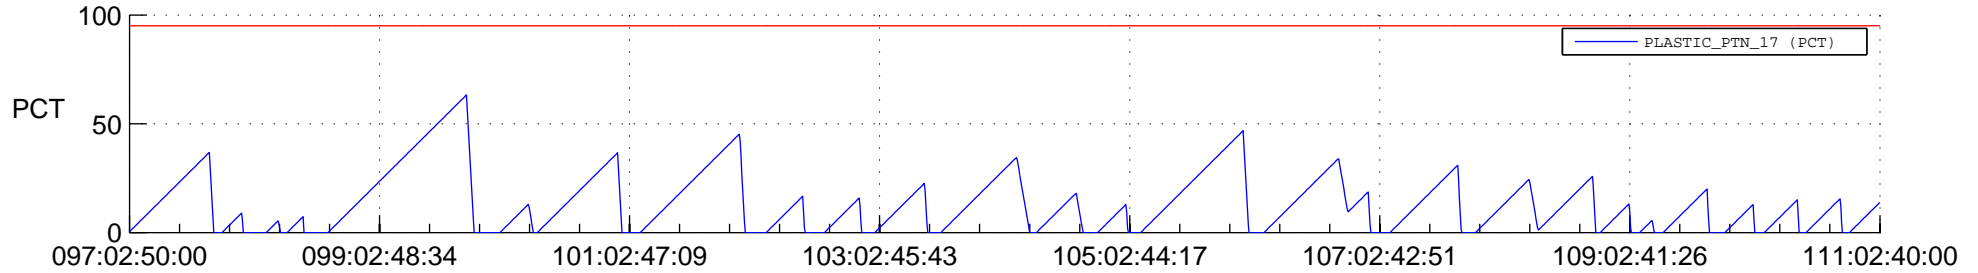

# STEREO AHEAD SSR PCT Full Prediction

## SWAVES\_Percent\_Full\_Prediction

## Spacecraft\_DownLink\_Rate

Ground Time (2020:097:02:50:00.000 -2020:111:02:40:00.000)