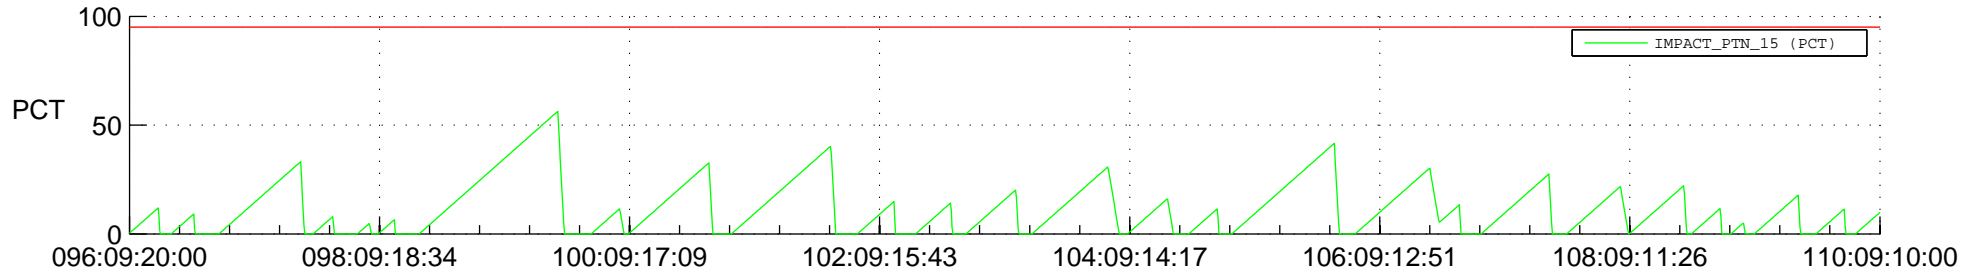

IMPACT_Percent_Full_Prediction