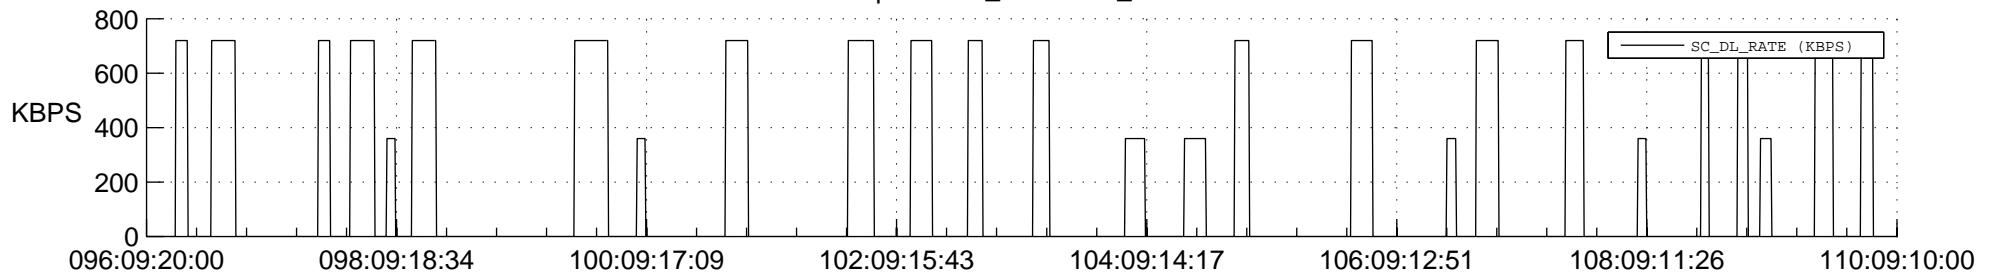

## Spacecraft\_DownLink\_Rate

Ground Time (2020:096:09:20:00.000 -2020:110:09:10:00.000)