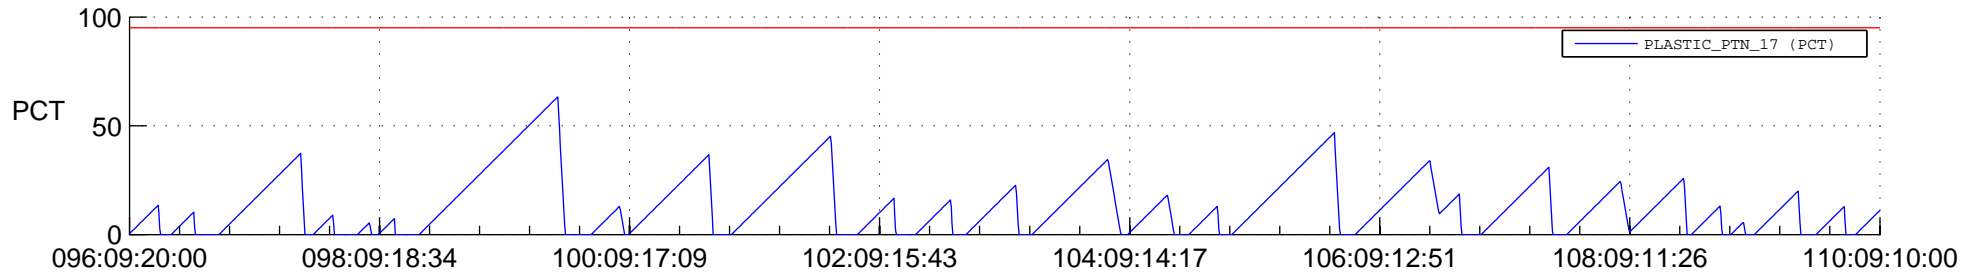

# STEREO AHEAD SSR PCT Full Prediction

## SWAVES\_Percent\_Full\_Prediction

## Spacecraft\_DownLink\_Rate

Ground Time (2020:096:09:20:00.000 -2020:110:09:10:00.000)