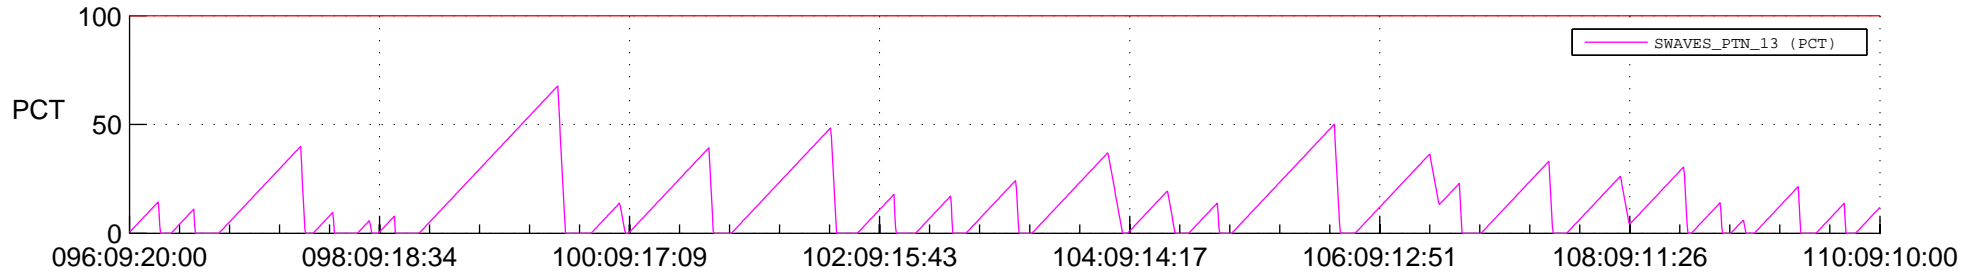

## SWAVES\_Percent\_Full\_Prediction

## Spacecraft\_DownLink\_Rate

Ground Time (2020:096:09:20:00.000 -2020:110:09:10:00.000)