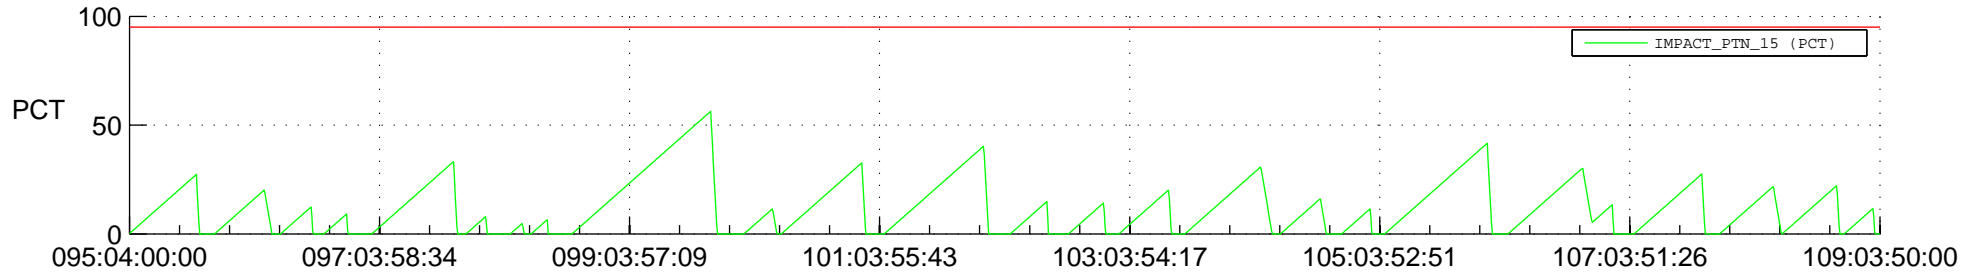

IMPACT_Percent_Full_Prediction