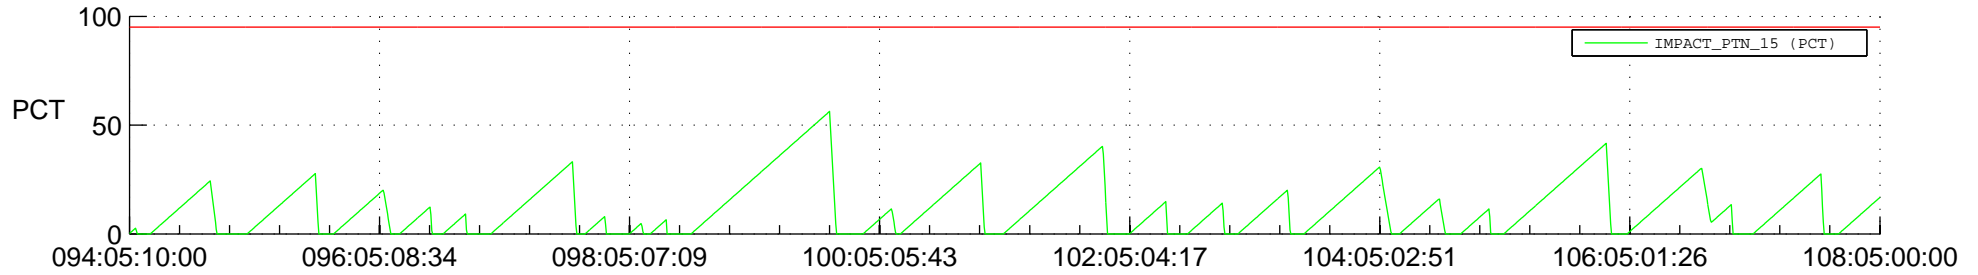

IMPACT_Percent_Full_Prediction