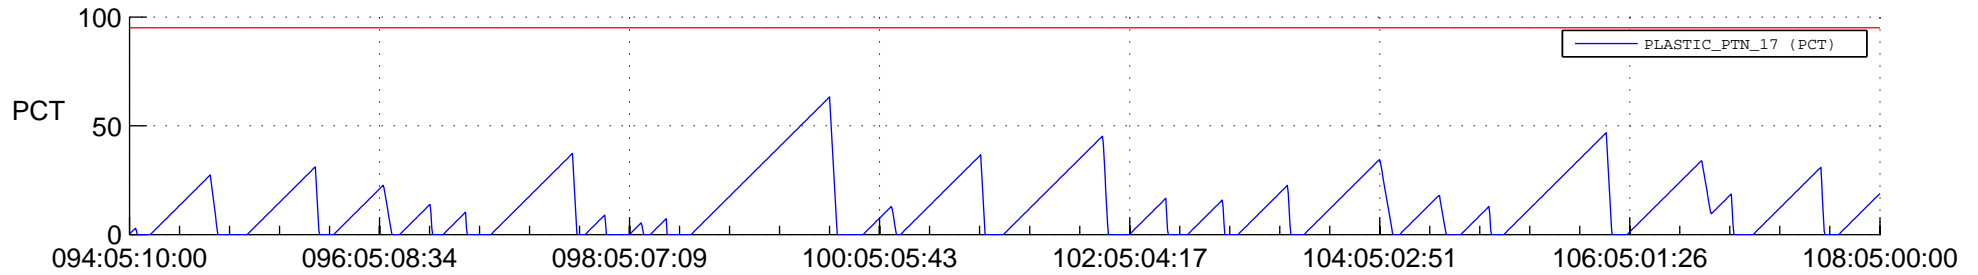

PLASTIC_Percent_Full_Prediction