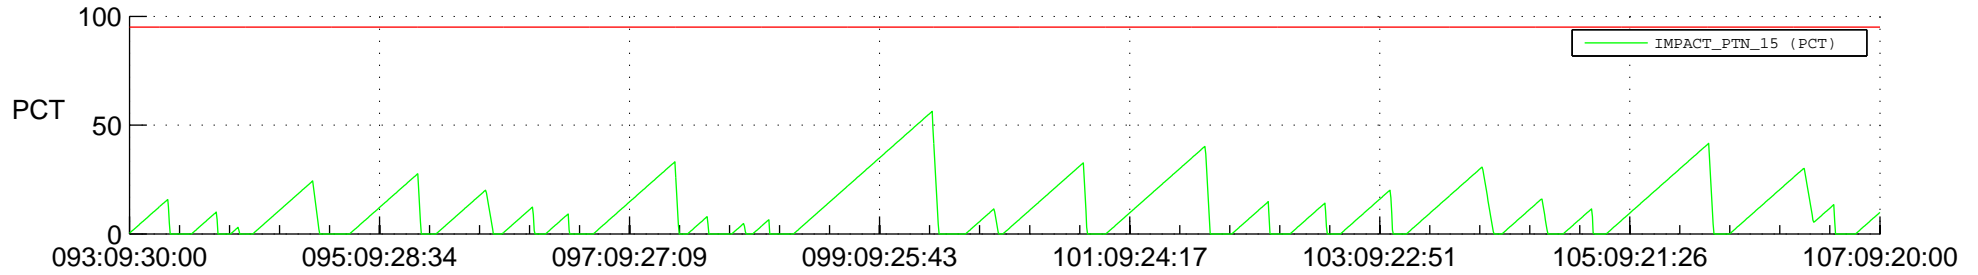

STEREO AHEAD SSR PCT Full Prediction

SWAVES_Percent_Full_Prediction

IMPACT_Percent_Full_Prediction

PLASTIC_Percent_Full_Prediction

Spacecraft_DownLink_Rate