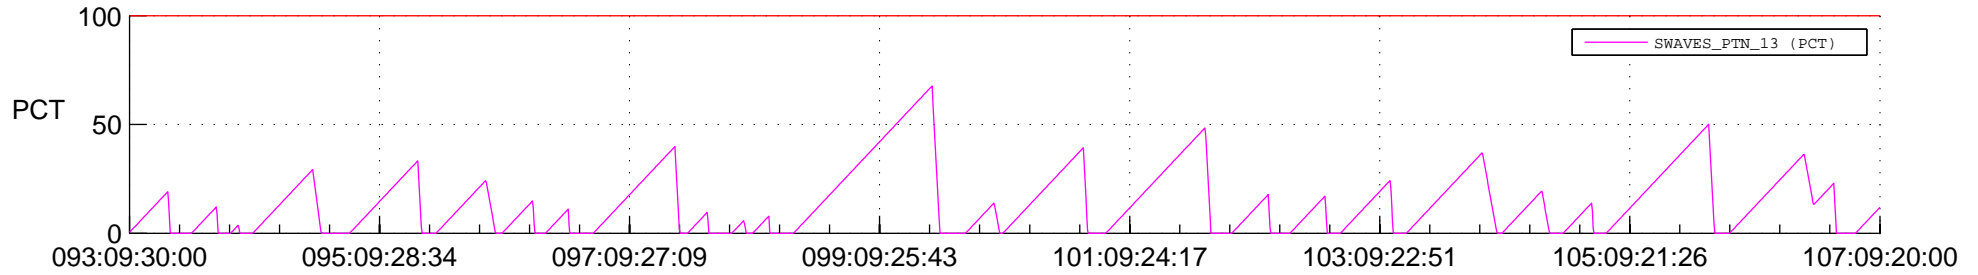

STEREO AHEAD SSR PCT Full Prediction

SWAVES_Percent_Full_Prediction

IMPACT_Percent_Full_Prediction

PLASTIC_Percent_Full_Prediction

Spacecraft_DownLink_Rate