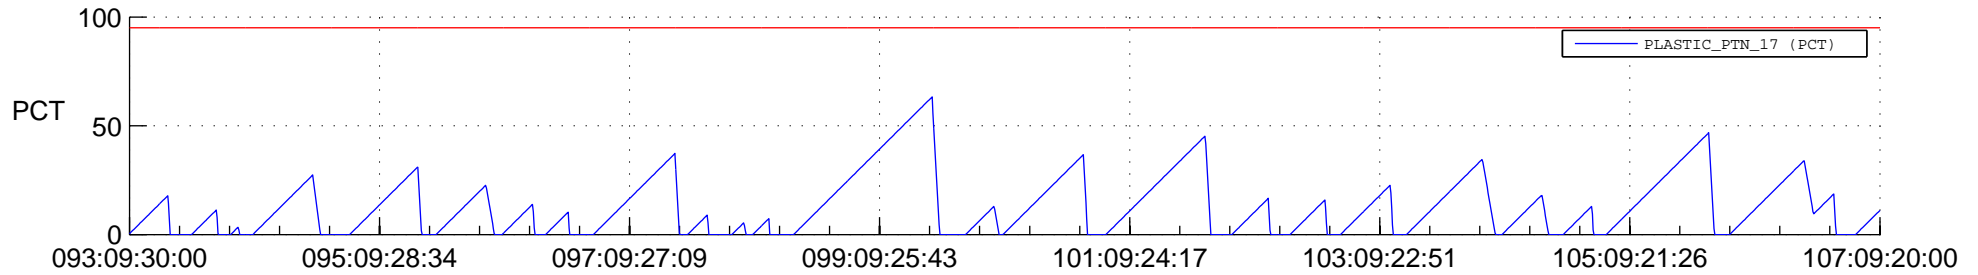

STEREO AHEAD SSR PCT Full Prediction

SWAVES_Percent_Full_Prediction

IMPACT_Percent_Full_Prediction

PLASTIC_Percent_Full_Prediction

Spacecraft_DownLink_Rate