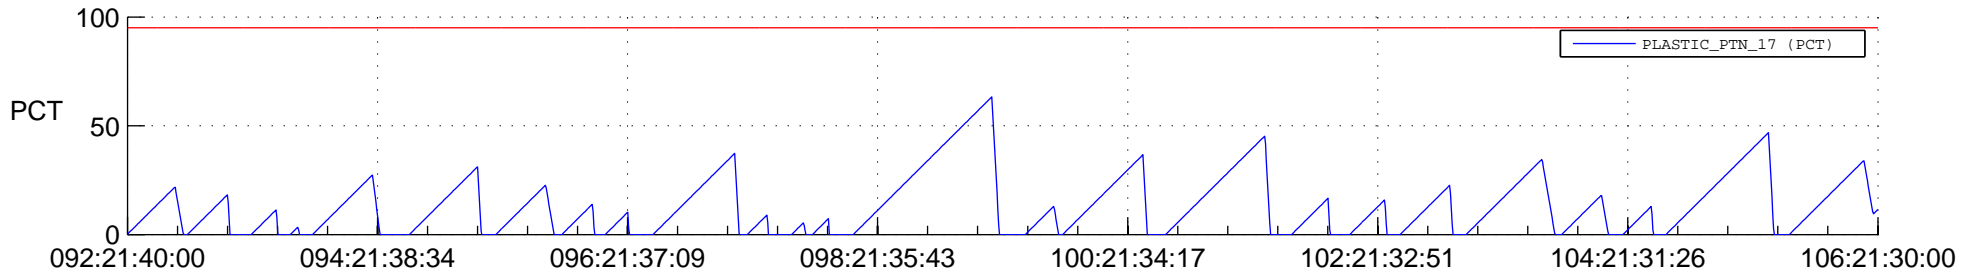

# STEREO AHEAD SSR PCT Full Prediction

## SWAVES\_Percent\_Full\_Prediction

## Spacecraft\_DownLink\_Rate

Ground Time (2020:092:21:40:00.000 -2020:106:21:30:00.000)