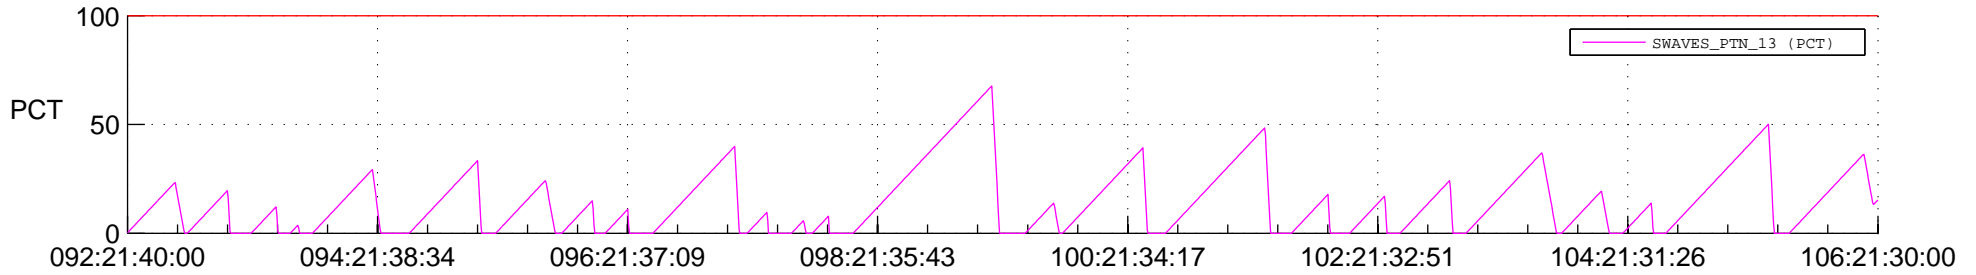

## SWAVES\_Percent\_Full\_Prediction

## Spacecraft\_DownLink\_Rate

Ground Time (2020:092:21:40:00.000 -2020:106:21:30:00.000)