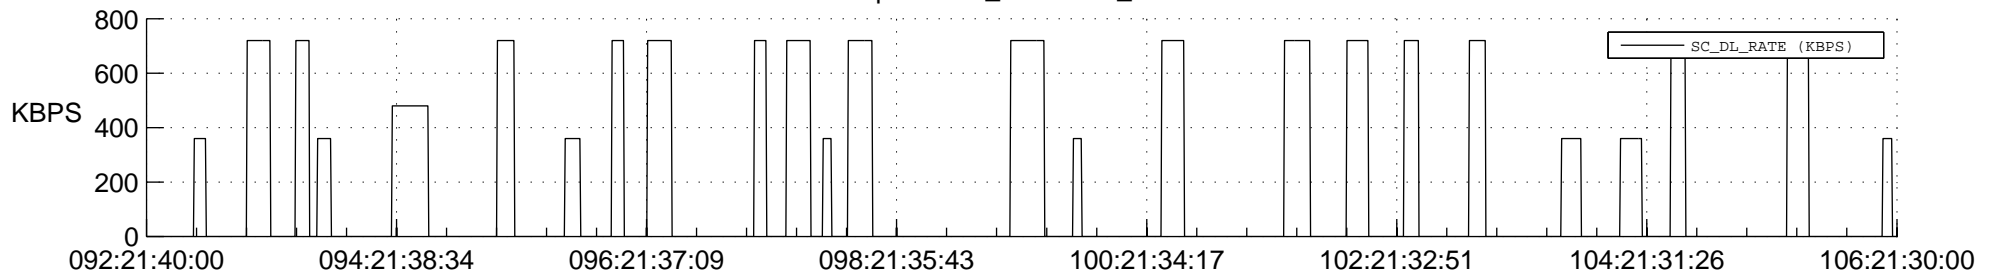

## Spacecraft\_DownLink\_Rate

Ground Time (2020:092:21:40:00.000 -2020:106:21:30:00.000)