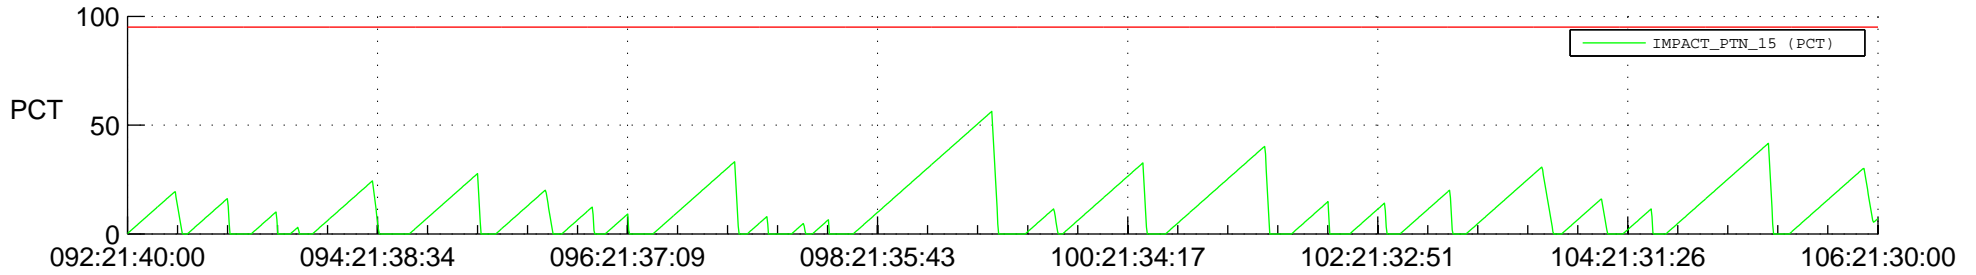

IMPACT_Percent_Full_Prediction