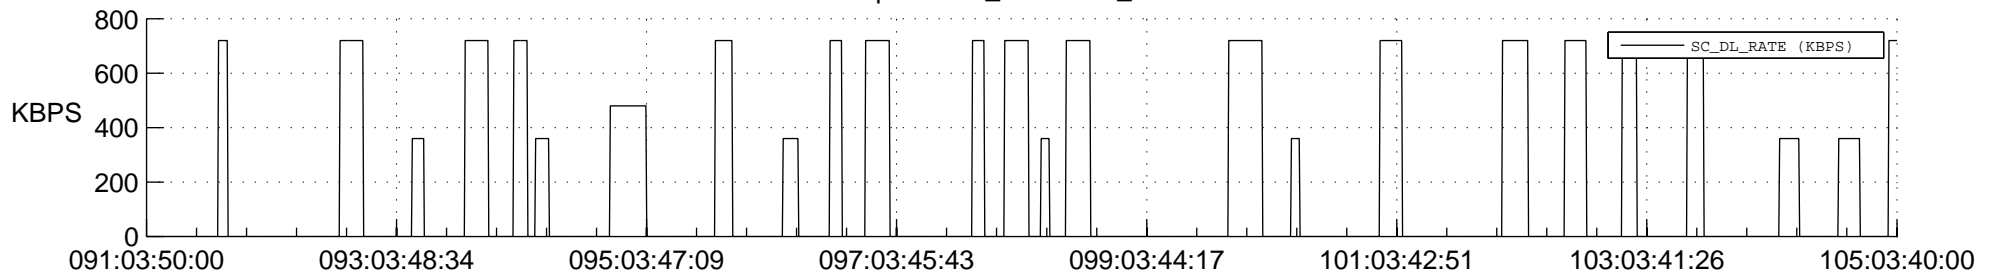

STEREO AHEAD SSR PCT Full Prediction

SWAVES_Percent_Full_Prediction

IMPACT_Percent_Full_Prediction

PLASTIC_Percent_Full_Prediction

Spacecraft_DownLink_Rate

Ground Time (2020:091:03:50:00.000 -2020:105:03:40:00.000)