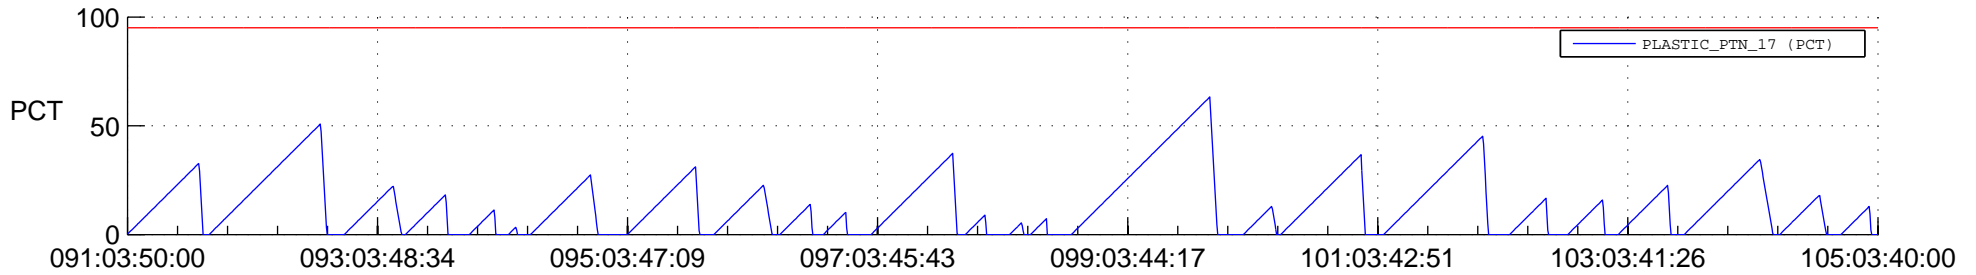

STEREO AHEAD SSR PCT Full Prediction

SWAVES_Percent_Full_Prediction

IMPACT_Percent_Full_Prediction

PLASTIC_Percent_Full_Prediction

Spacecraft_DownLink_Rate

Ground Time (2020:091:03:50:00.000 -2020:105:03:40:00.000)