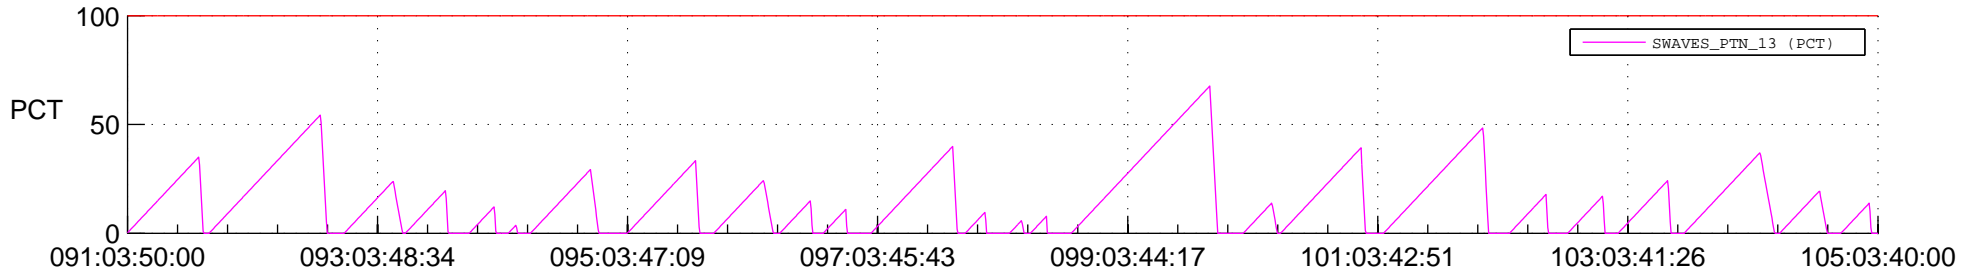

STEREO AHEAD SSR PCT Full Prediction

SWAVES_Percent_Full_Prediction

IMPACT_Percent_Full_Prediction

PLASTIC_Percent_Full_Prediction

Spacecraft_DownLink_Rate

Ground Time (2020:091:03:50:00.000 -2020:105:03:40:00.000)