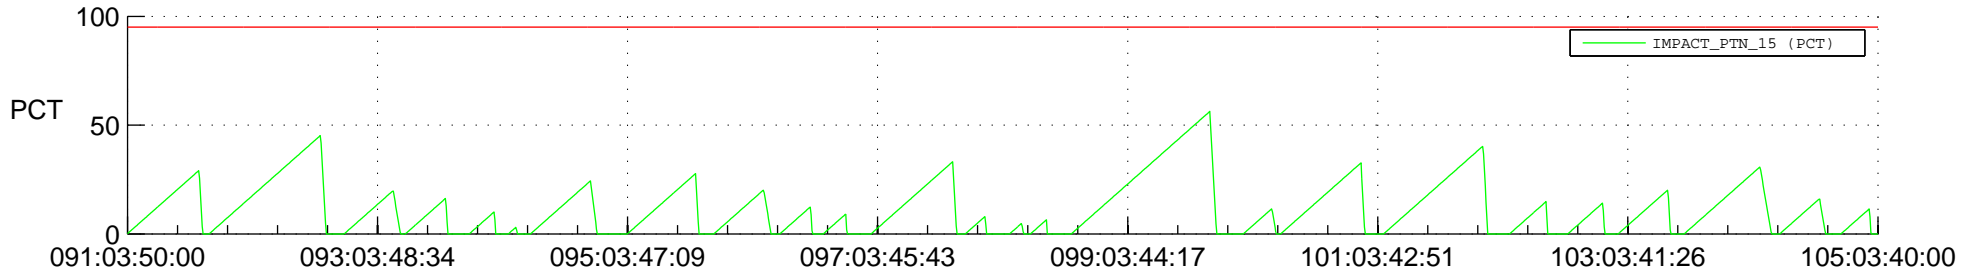

STEREO AHEAD SSR PCT Full Prediction

SWAVES_Percent_Full_Prediction

IMPACT_Percent_Full_Prediction

PLASTIC_Percent_Full_Prediction

Spacecraft_DownLink_Rate

Ground Time (2020:091:03:50:00.000 -2020:105:03:40:00.000)