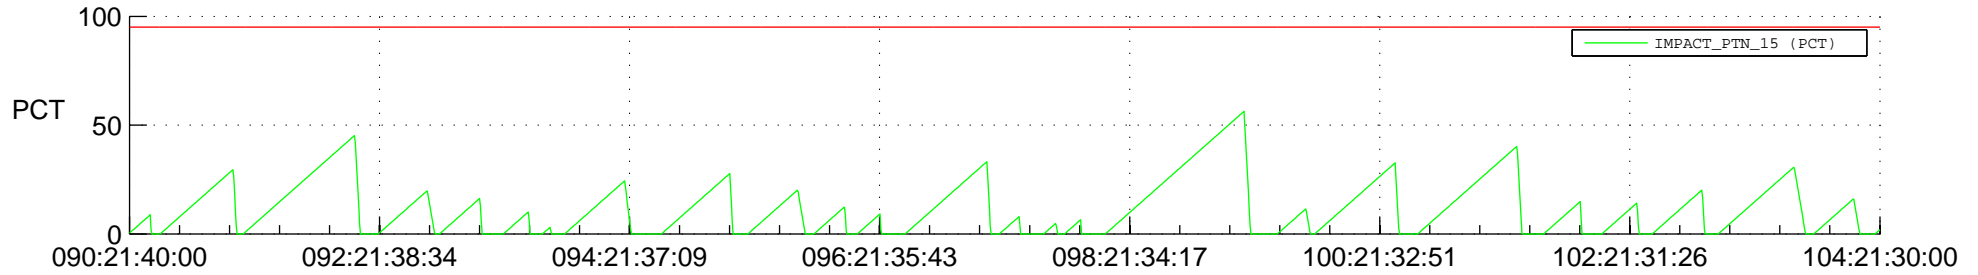

STEREO AHEAD SSR PCT Full Prediction

SWAVES_Percent_Full_Prediction

IMPACT_Percent_Full_Prediction

PLASTIC_Percent_Full_Prediction

Spacecraft_DownLink_Rate