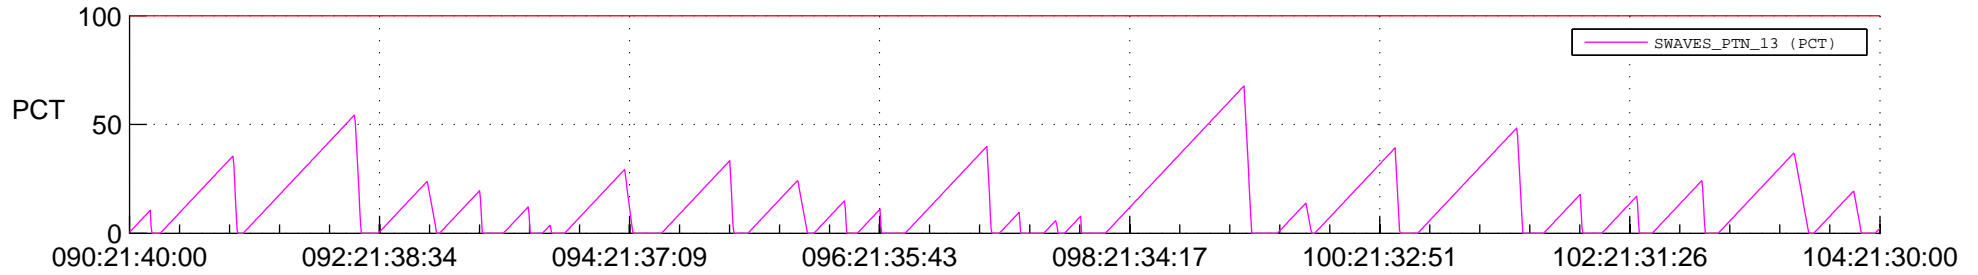

STEREO AHEAD SSR PCT Full Prediction

SWAVES_Percent_Full_Prediction

IMPACT_Percent_Full_Prediction

PLASTIC_Percent_Full_Prediction

Spacecraft_DownLink_Rate