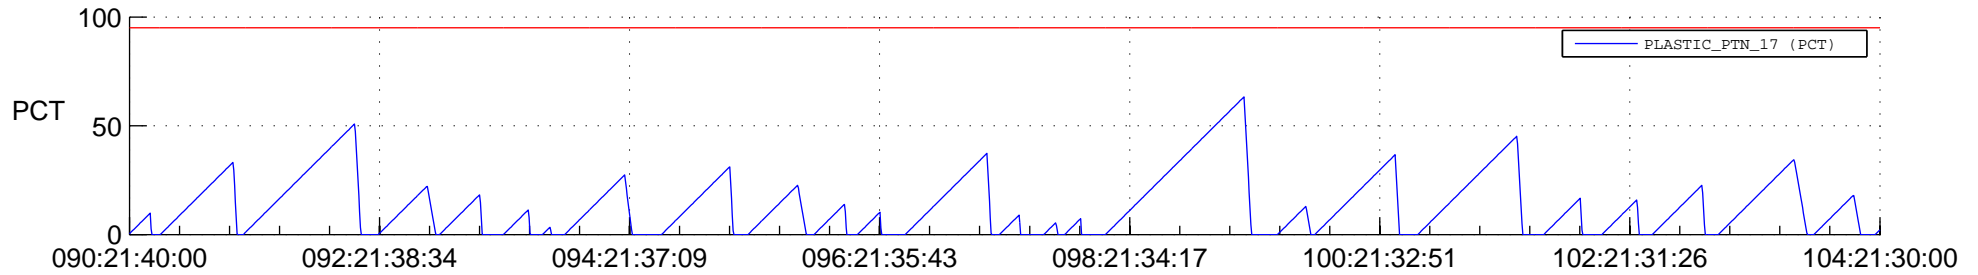

STEREO AHEAD SSR PCT Full Prediction

SWAVES_Percent_Full_Prediction

IMPACT_Percent_Full_Prediction

PLASTIC_Percent_Full_Prediction

Spacecraft_DownLink_Rate