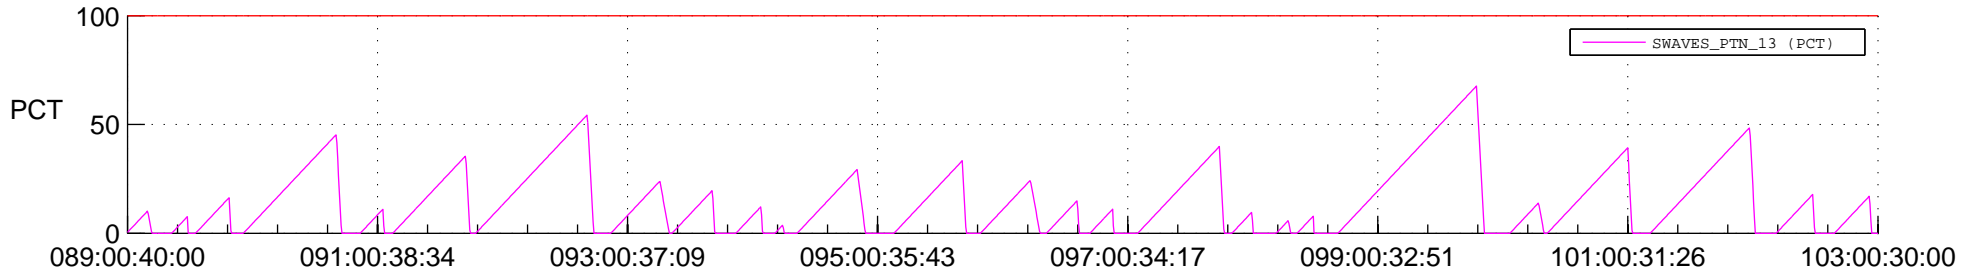

STEREO AHEAD SSR PCT Full Prediction

SWAVES_Percent_Full_Prediction

IMPACT_Percent_Full_Prediction

PLASTIC_Percent_Full_Prediction

Spacecraft_DownLink_Rate

Ground Time (2020:089:00:40:00.000 -2020:103:00:30:00.000)