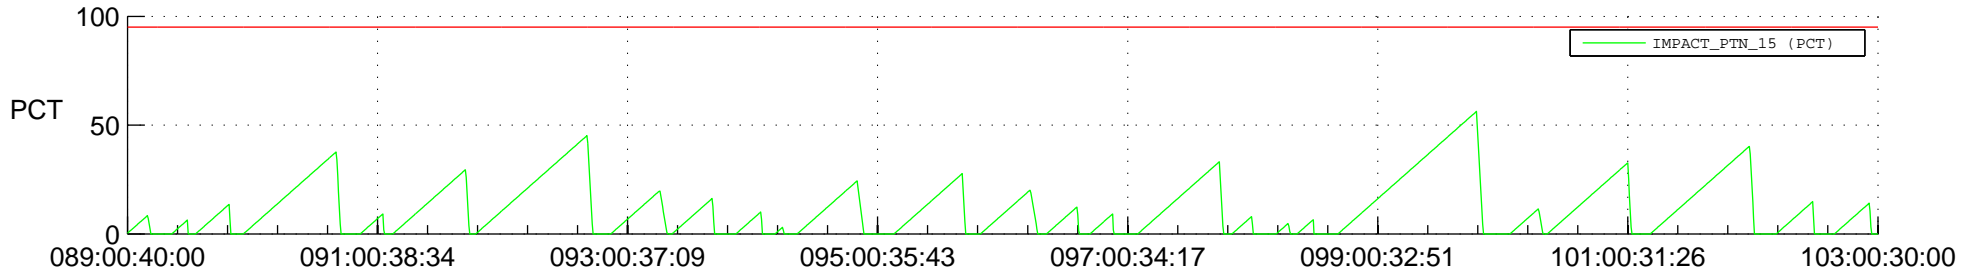

STEREO AHEAD SSR PCT Full Prediction

SWAVES_Percent_Full_Prediction

IMPACT_Percent_Full_Prediction

PLASTIC_Percent_Full_Prediction

Spacecraft_DownLink_Rate

Ground Time (2020:089:00:40:00.000 -2020:103:00:30:00.000)