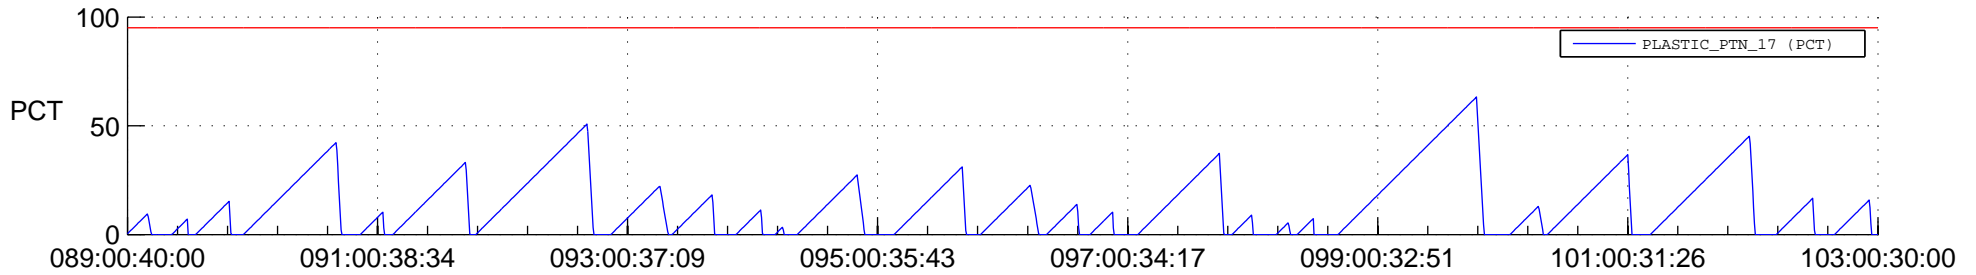

STEREO AHEAD SSR PCT Full Prediction

SWAVES_Percent_Full_Prediction

IMPACT_Percent_Full_Prediction

PLASTIC_Percent_Full_Prediction

Spacecraft_DownLink_Rate

Ground Time (2020:089:00:40:00.000 -2020:103:00:30:00.000)