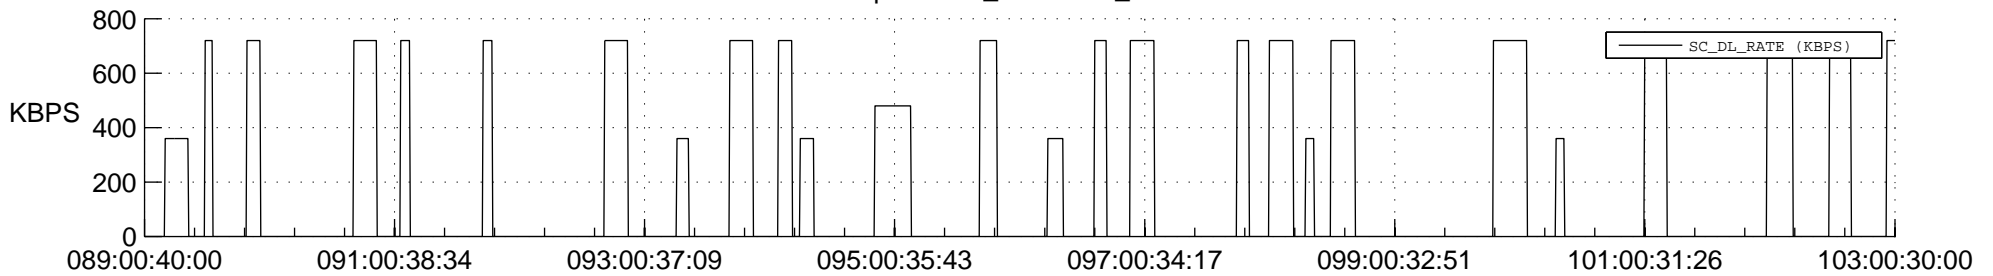

STEREO AHEAD SSR PCT Full Prediction

SWAVES_Percent_Full_Prediction

IMPACT_Percent_Full_Prediction

PLASTIC_Percent_Full_Prediction

Spacecraft_DownLink_Rate

Ground Time (2020:089:00:40:00.000 -2020:103:00:30:00.000)