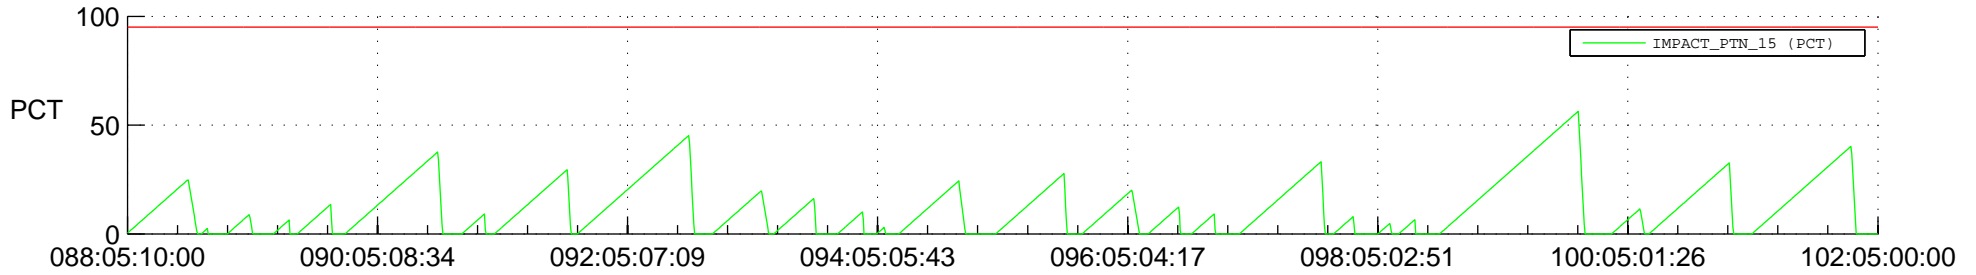

STEREO AHEAD SSR PCT Full Prediction

SWAVES_Percent_Full_Prediction

IMPACT_Percent_Full_Prediction

PLASTIC_Percent_Full_Prediction

Spacecraft_DownLink_Rate

Ground Time (2020:088:05:10:00.000 -2020:102:05:00:00.000)