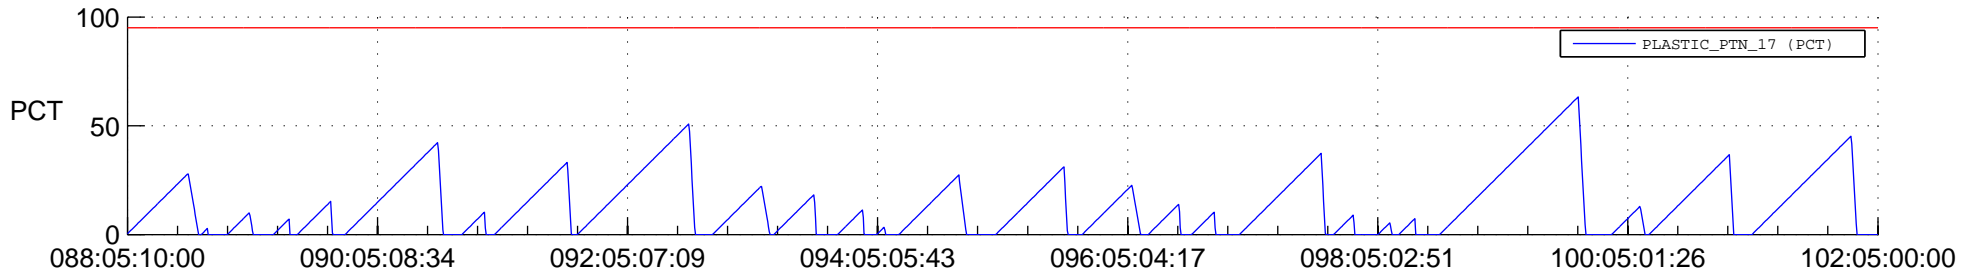

STEREO AHEAD SSR PCT Full Prediction

SWAVES_Percent_Full_Prediction

IMPACT_Percent_Full_Prediction

PLASTIC_Percent_Full_Prediction

Spacecraft_DownLink_Rate

Ground Time (2020:088:05:10:00.000 -2020:102:05:00:00.000)