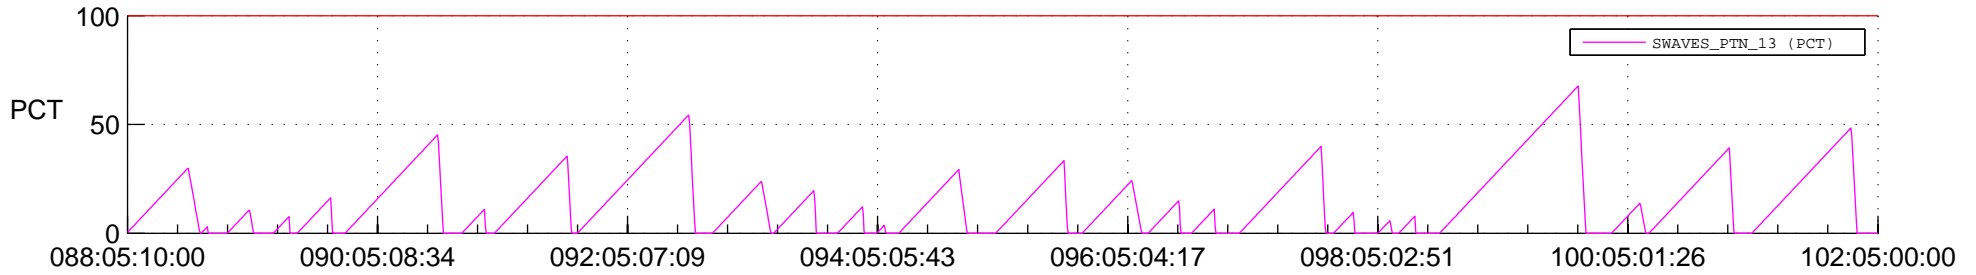

STEREO AHEAD SSR PCT Full Prediction

SWAVES_Percent_Full_Prediction

IMPACT_Percent_Full_Prediction

PLASTIC_Percent_Full_Prediction

Spacecraft_DownLink_Rate

Ground Time (2020:088:05:10:00.000 -2020:102:05:00:00.000)