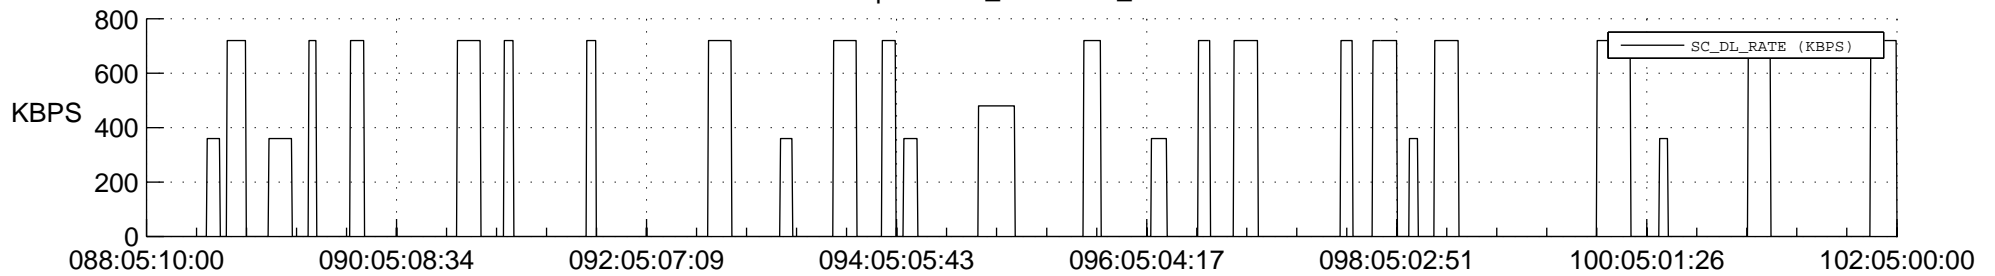

STEREO AHEAD SSR PCT Full Prediction

SWAVES_Percent_Full_Prediction

IMPACT_Percent_Full_Prediction

PLASTIC_Percent_Full_Prediction

Spacecraft_DownLink_Rate

Ground Time (2020:088:05:10:00.000 -2020:102:05:00:00.000)