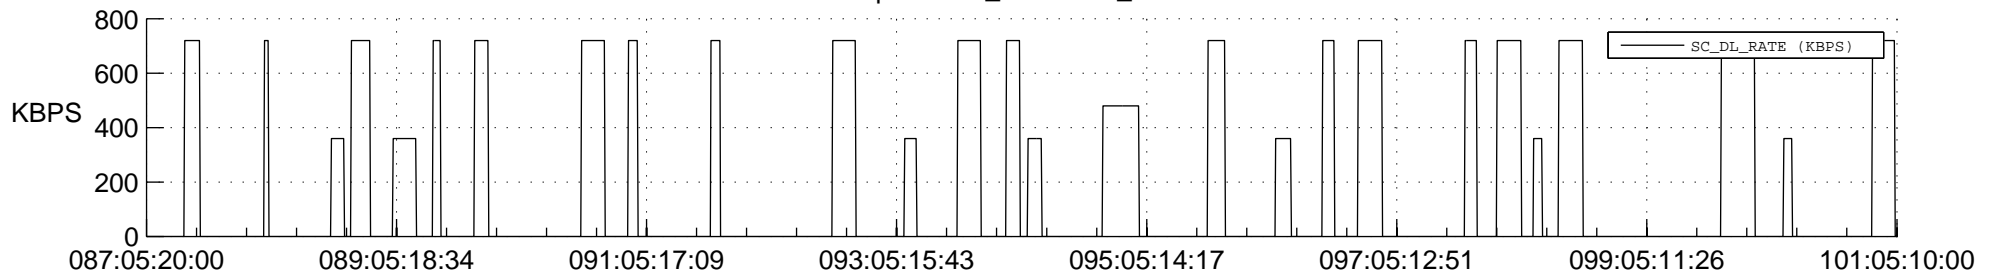

STEREO AHEAD SSR PCT Full Prediction

SWAVES_Percent_Full_Prediction

IMPACT_Percent_Full_Prediction

PLASTIC_Percent_Full_Prediction

Spacecraft_DownLink_Rate

Ground Time (2020:087:05:20:00.000 -2020:101:05:10:00.000)