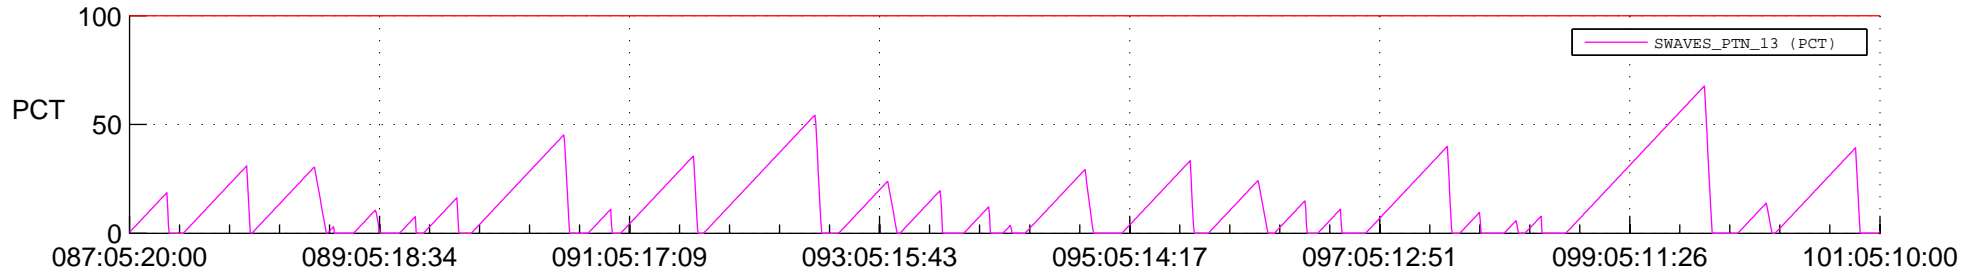

STEREO AHEAD SSR PCT Full Prediction

SWAVES_Percent_Full_Prediction

IMPACT_Percent_Full_Prediction

PLASTIC_Percent_Full_Prediction

Spacecraft_DownLink_Rate

Ground Time (2020:087:05:20:00.000 -2020:101:05:10:00.000)