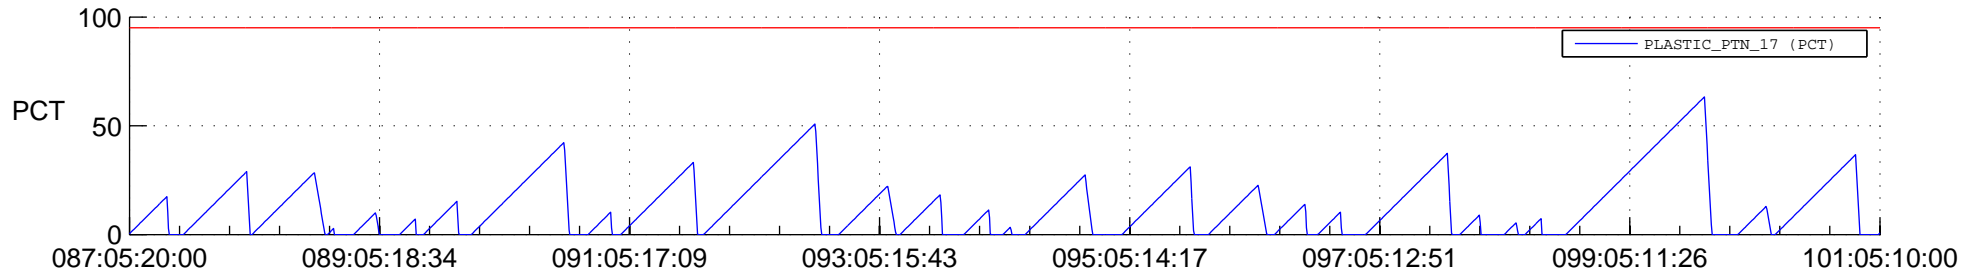

STEREO AHEAD SSR PCT Full Prediction

SWAVES_Percent_Full_Prediction

IMPACT_Percent_Full_Prediction

PLASTIC_Percent_Full_Prediction

Spacecraft_DownLink_Rate

Ground Time (2020:087:05:20:00.000 -2020:101:05:10:00.000)