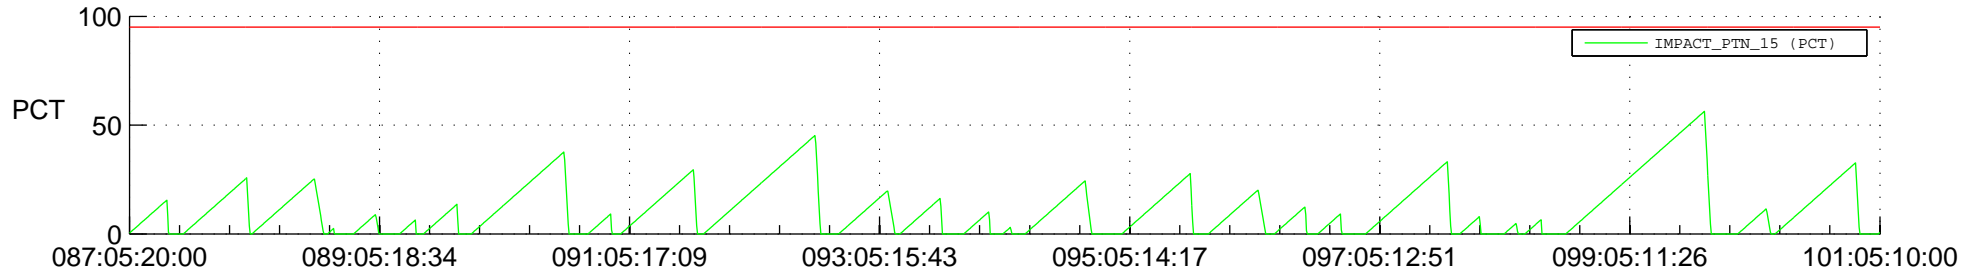

STEREO AHEAD SSR PCT Full Prediction

SWAVES_Percent_Full_Prediction

IMPACT_Percent_Full_Prediction

PLASTIC_Percent_Full_Prediction

Spacecraft_DownLink_Rate

Ground Time (2020:087:05:20:00.000 -2020:101:05:10:00.000)