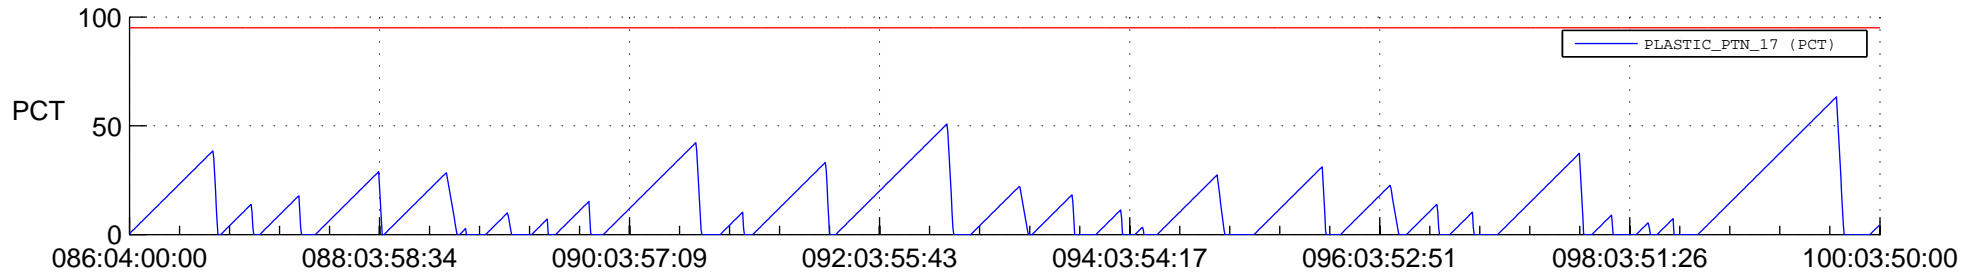

STEREO AHEAD SSR PCT Full Prediction

SWAVES_Percent_Full_Prediction

IMPACT_Percent_Full_Prediction

PLASTIC_Percent_Full_Prediction

Spacecraft_DownLink_Rate

Ground Time (2020:086:04:00:00.000 -2020:100:03:50:00.000)