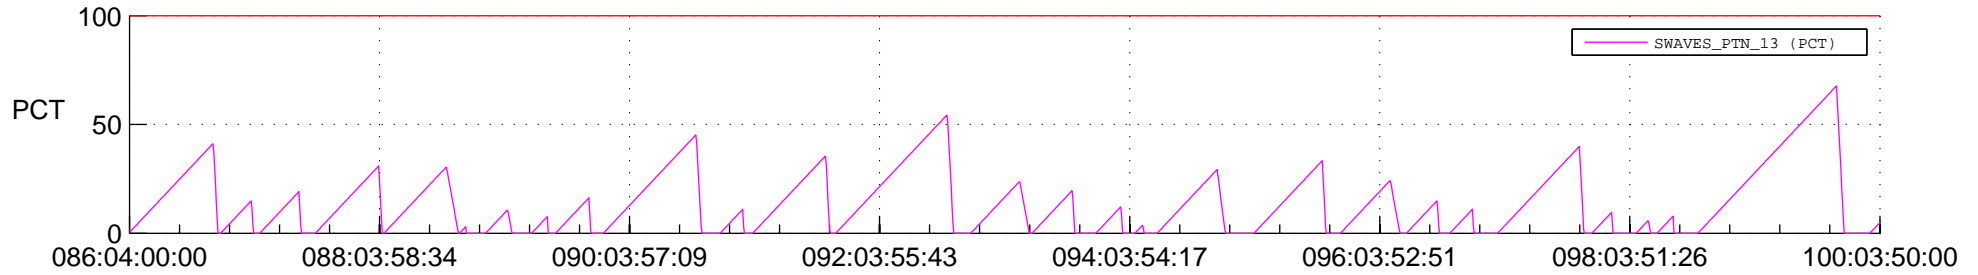

STEREO AHEAD SSR PCT Full Prediction

SWAVES_Percent_Full_Prediction

IMPACT_Percent_Full_Prediction

PLASTIC_Percent_Full_Prediction

Spacecraft_DownLink_Rate

Ground Time (2020:086:04:00:00.000 -2020:100:03:50:00.000)