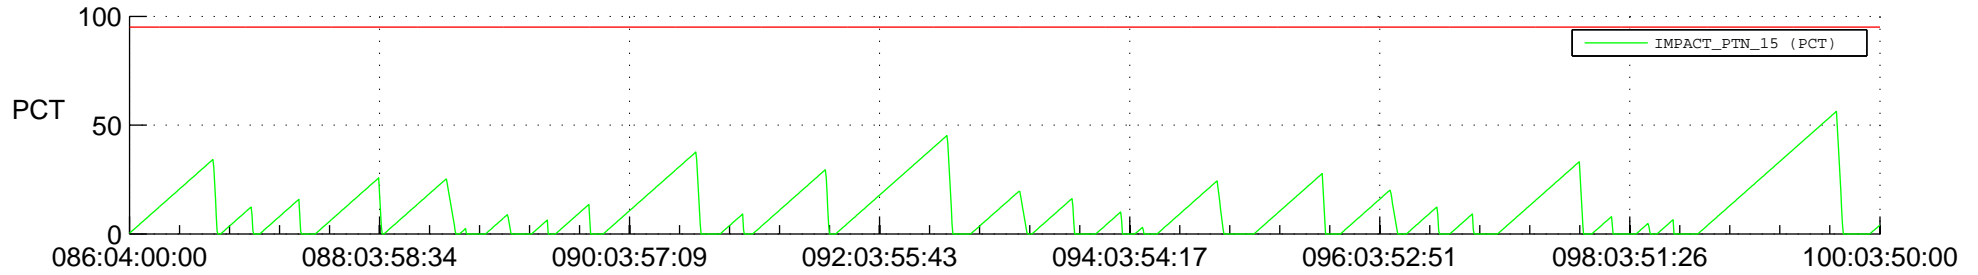

STEREO AHEAD SSR PCT Full Prediction

SWAVES_Percent_Full_Prediction

IMPACT_Percent_Full_Prediction

PLASTIC_Percent_Full_Prediction

Spacecraft_DownLink_Rate

Ground Time (2020:086:04:00:00.000 -2020:100:03:50:00.000)