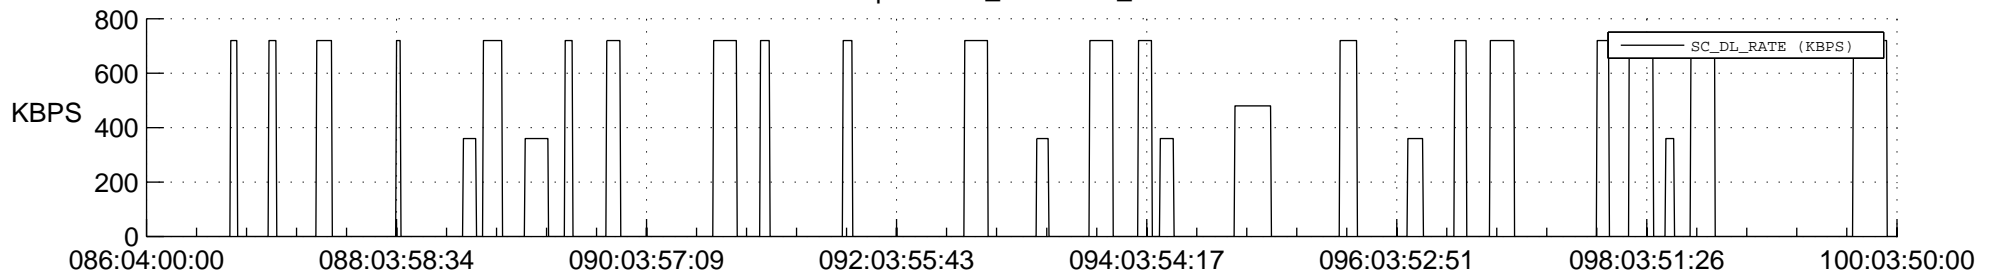

STEREO AHEAD SSR PCT Full Prediction

SWAVES_Percent_Full_Prediction

IMPACT_Percent_Full_Prediction

PLASTIC_Percent_Full_Prediction

Spacecraft_DownLink_Rate

Ground Time (2020:086:04:00:00.000 -2020:100:03:50:00.000)