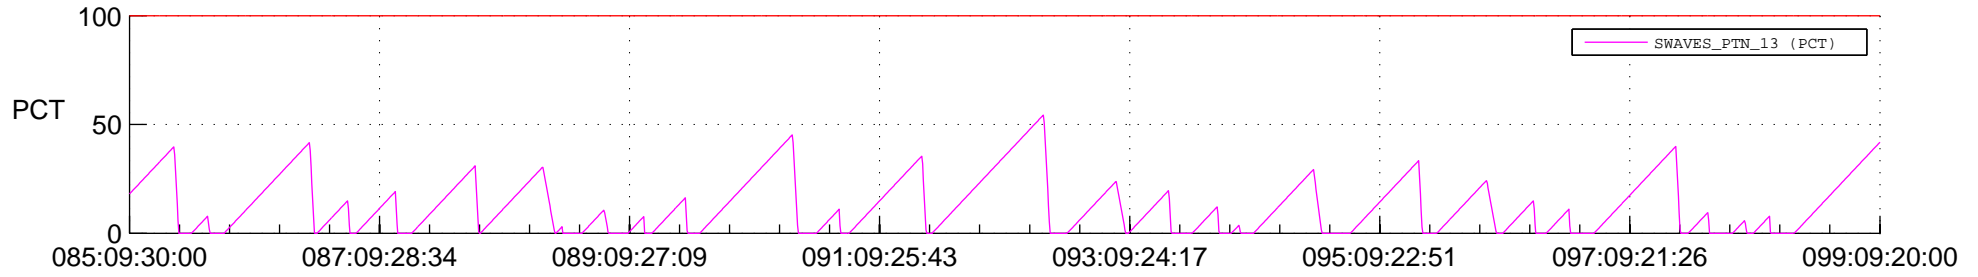

STEREO AHEAD SSR PCT Full Prediction

SWAVES_Percent_Full_Prediction

IMPACT_Percent_Full_Prediction

PLASTIC_Percent_Full_Prediction

Spacecraft_DownLink_Rate

Ground Time (2020:085:09:30:00.000 -2020:099:09:20:00.000)