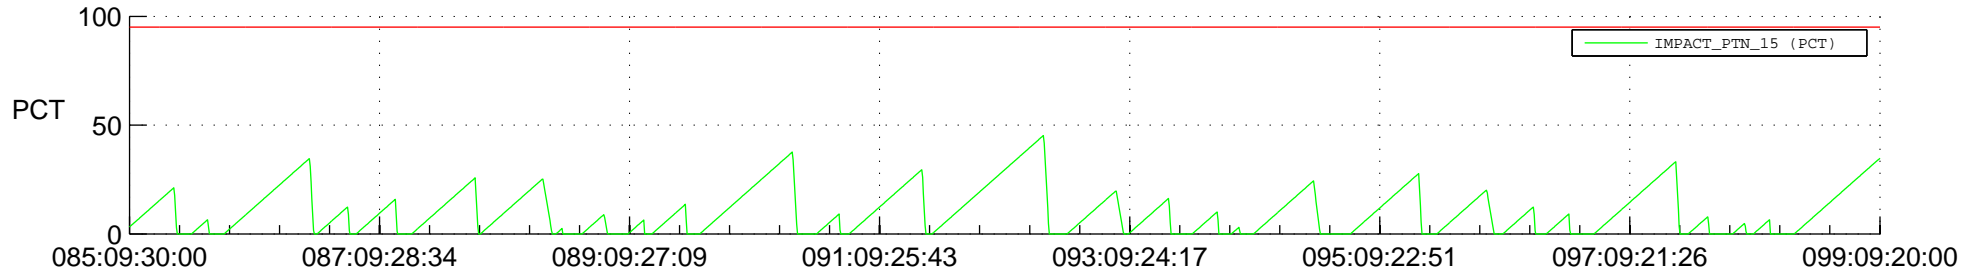

STEREO AHEAD SSR PCT Full Prediction

SWAVES_Percent_Full_Prediction

IMPACT_Percent_Full_Prediction

PLASTIC_Percent_Full_Prediction

Spacecraft_DownLink_Rate

Ground Time (2020:085:09:30:00.000 -2020:099:09:20:00.000)