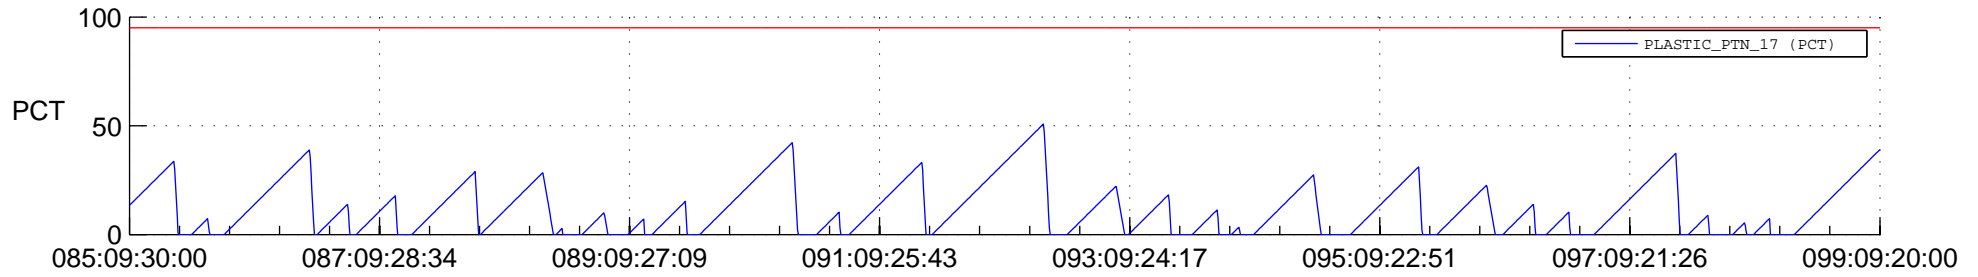

STEREO AHEAD SSR PCT Full Prediction

SWAVES_Percent_Full_Prediction

IMPACT_Percent_Full_Prediction

PLASTIC_Percent_Full_Prediction

Spacecraft_DownLink_Rate

Ground Time (2020:085:09:30:00.000 -2020:099:09:20:00.000)