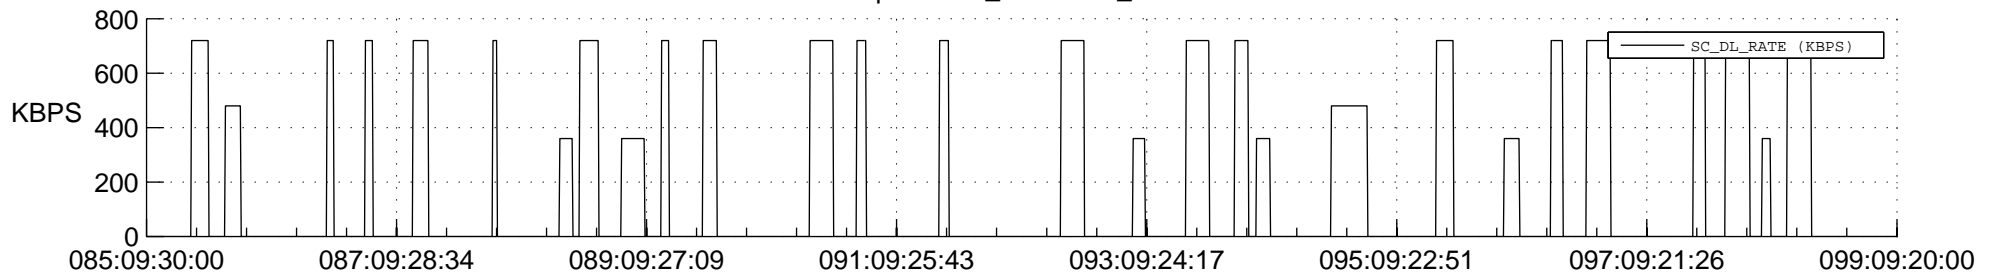

STEREO AHEAD SSR PCT Full Prediction

SWAVES_Percent_Full_Prediction

IMPACT_Percent_Full_Prediction

PLASTIC_Percent_Full_Prediction

Spacecraft_DownLink_Rate

Ground Time (2020:085:09:30:00.000 -2020:099:09:20:00.000)