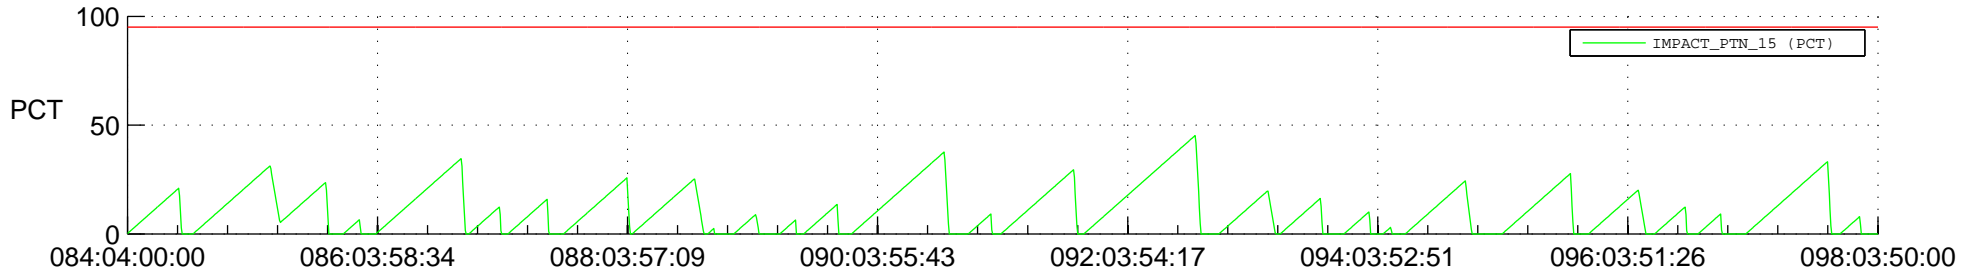

STEREO AHEAD SSR PCT Full Prediction

SWAVES_Percent_Full_Prediction

IMPACT_Percent_Full_Prediction

PLASTIC_Percent_Full_Prediction

Spacecraft_DownLink_Rate