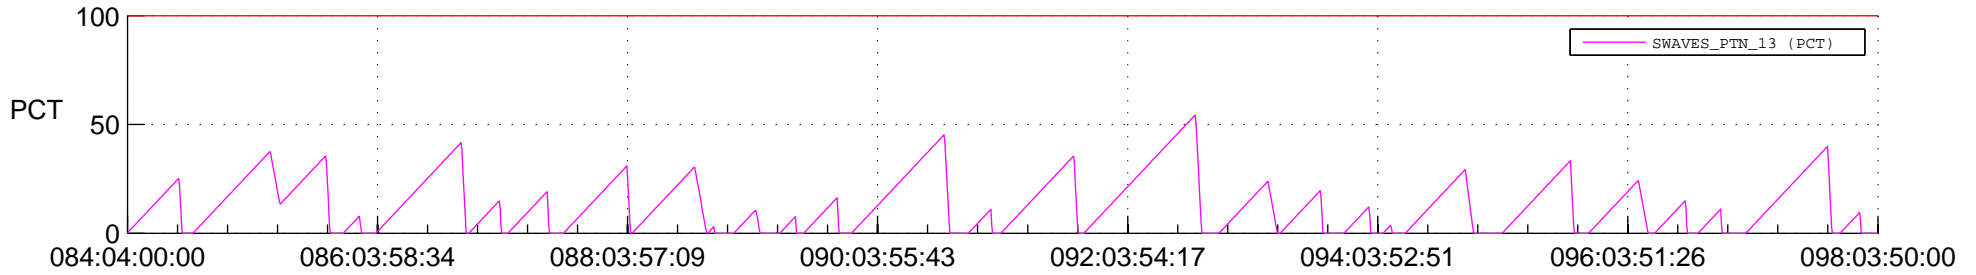

STEREO AHEAD SSR PCT Full Prediction

SWAVES_Percent_Full_Prediction

IMPACT_Percent_Full_Prediction

PLASTIC_Percent_Full_Prediction

Spacecraft_DownLink_Rate