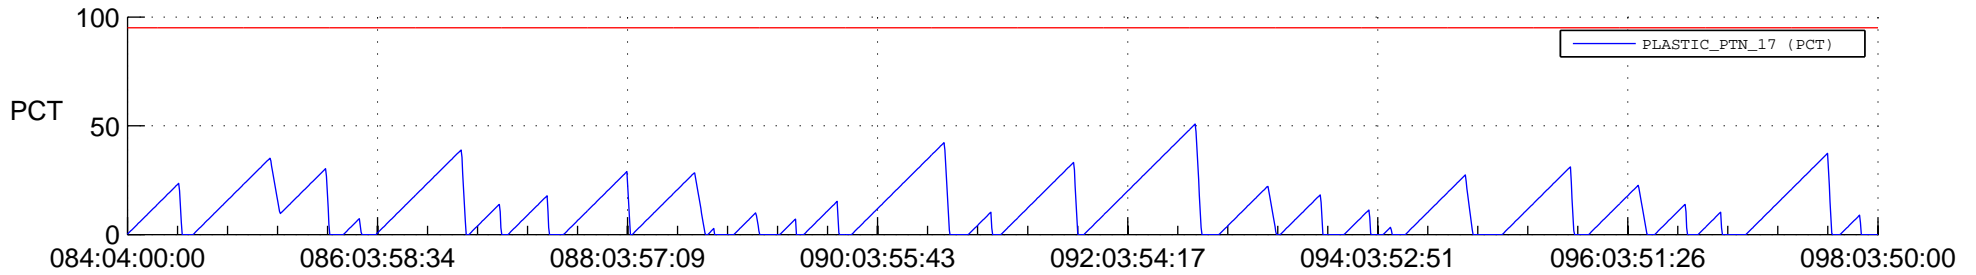

STEREO AHEAD SSR PCT Full Prediction

SWAVES_Percent_Full_Prediction

IMPACT_Percent_Full_Prediction

PLASTIC_Percent_Full_Prediction

Spacecraft_DownLink_Rate