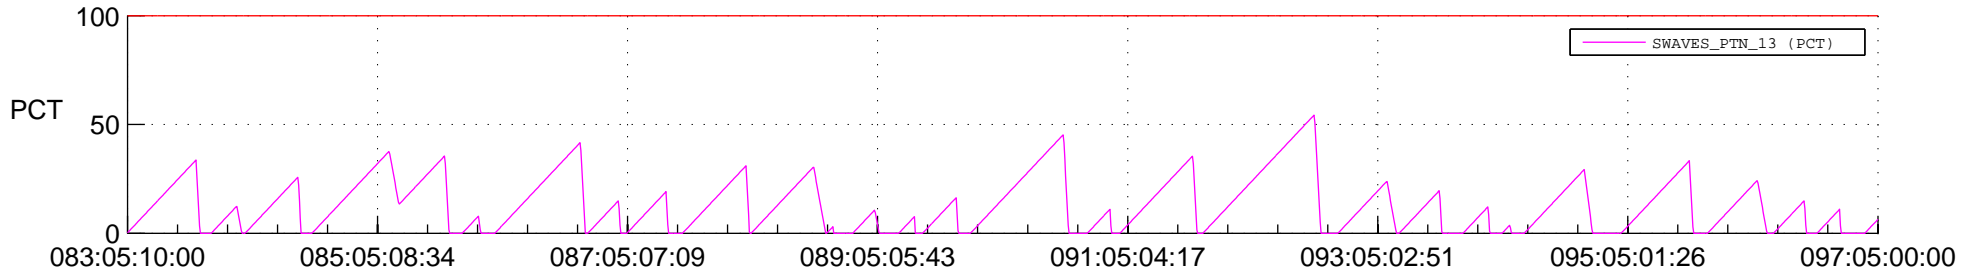

STEREO AHEAD SSR PCT Full Prediction

SWAVES_Percent_Full_Prediction

IMPACT_Percent_Full_Prediction

PLASTIC_Percent_Full_Prediction

Spacecraft_DownLink_Rate

Ground Time (2020:083:05:10:00.000 -2020:097:05:00:00.000)