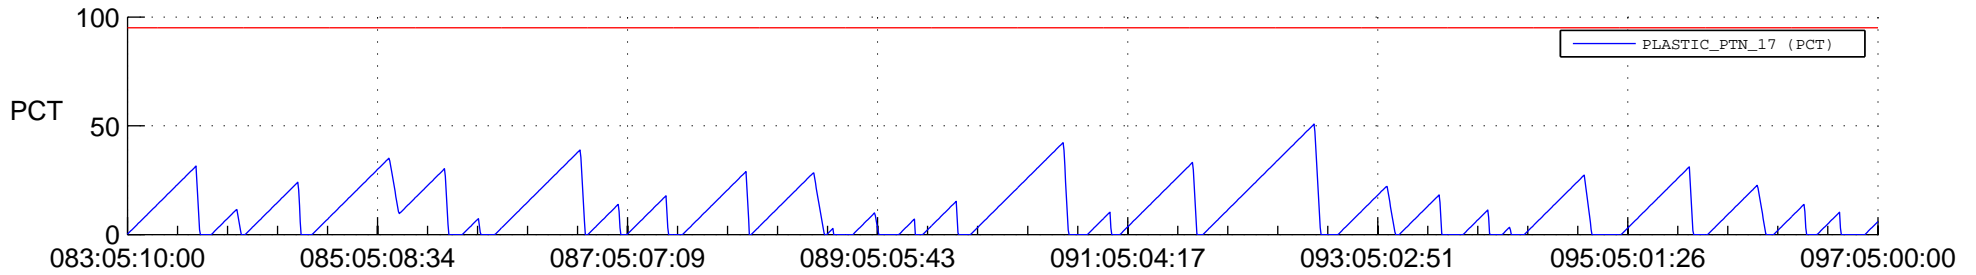

STEREO AHEAD SSR PCT Full Prediction

SWAVES_Percent_Full_Prediction

IMPACT_Percent_Full_Prediction

PLASTIC_Percent_Full_Prediction

Spacecraft_DownLink_Rate

Ground Time (2020:083:05:10:00.000 -2020:097:05:00:00.000)