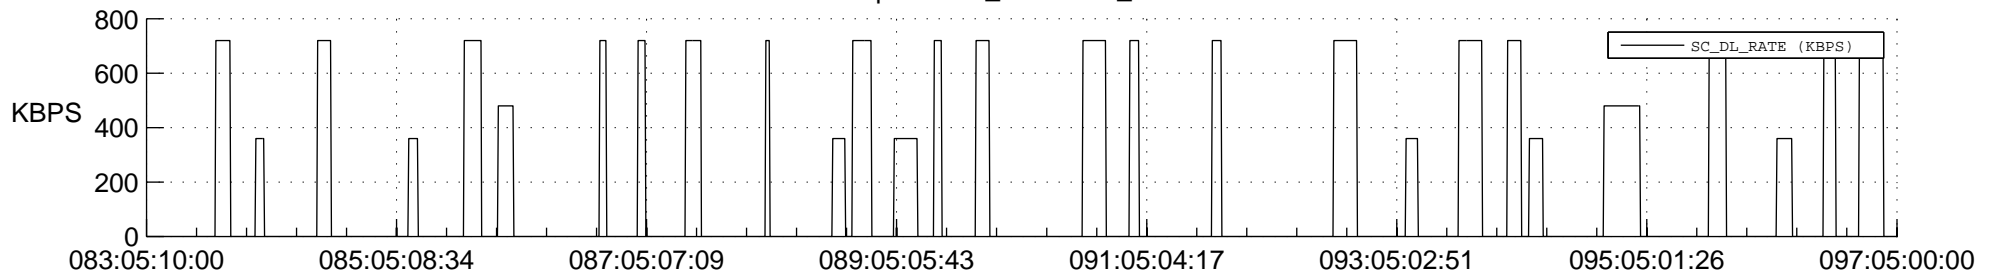

STEREO AHEAD SSR PCT Full Prediction

SWAVES_Percent_Full_Prediction

IMPACT_Percent_Full_Prediction

PLASTIC_Percent_Full_Prediction

Spacecraft_DownLink_Rate

Ground Time (2020:083:05:10:00.000 -2020:097:05:00:00.000)