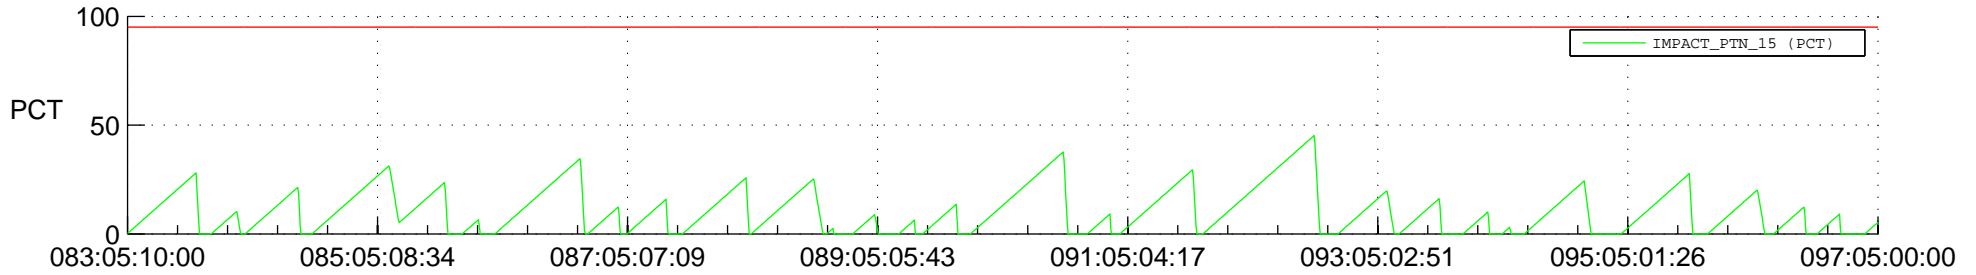

STEREO AHEAD SSR PCT Full Prediction

SWAVES_Percent_Full_Prediction

IMPACT_Percent_Full_Prediction

PLASTIC_Percent_Full_Prediction

Spacecraft_DownLink_Rate

Ground Time (2020:083:05:10:00.000 -2020:097:05:00:00.000)