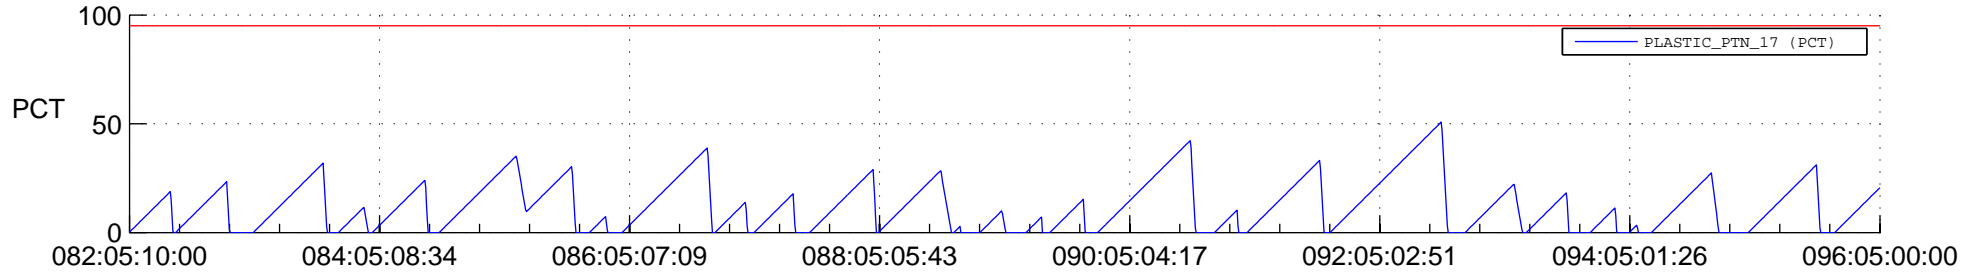

STEREO AHEAD SSR PCT Full Prediction

SWAVES_Percent_Full_Prediction

IMPACT_Percent_Full_Prediction

PLASTIC_Percent_Full_Prediction

Spacecraft_DownLink_Rate