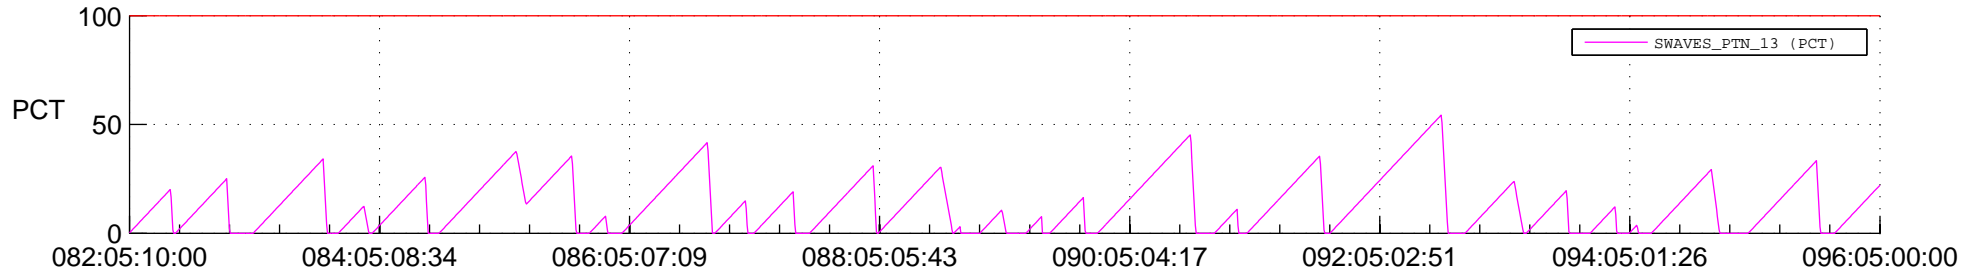

STEREO AHEAD SSR PCT Full Prediction

SWAVES_Percent_Full_Prediction

IMPACT_Percent_Full_Prediction

PLASTIC_Percent_Full_Prediction

Spacecraft_DownLink_Rate