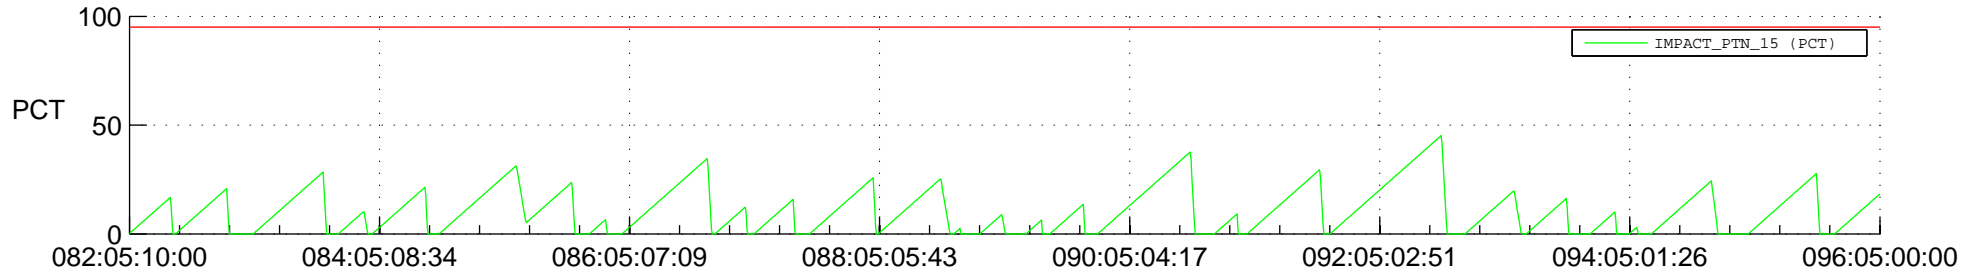

STEREO AHEAD SSR PCT Full Prediction

SWAVES_Percent_Full_Prediction

IMPACT_Percent_Full_Prediction

PLASTIC_Percent_Full_Prediction

Spacecraft_DownLink_Rate