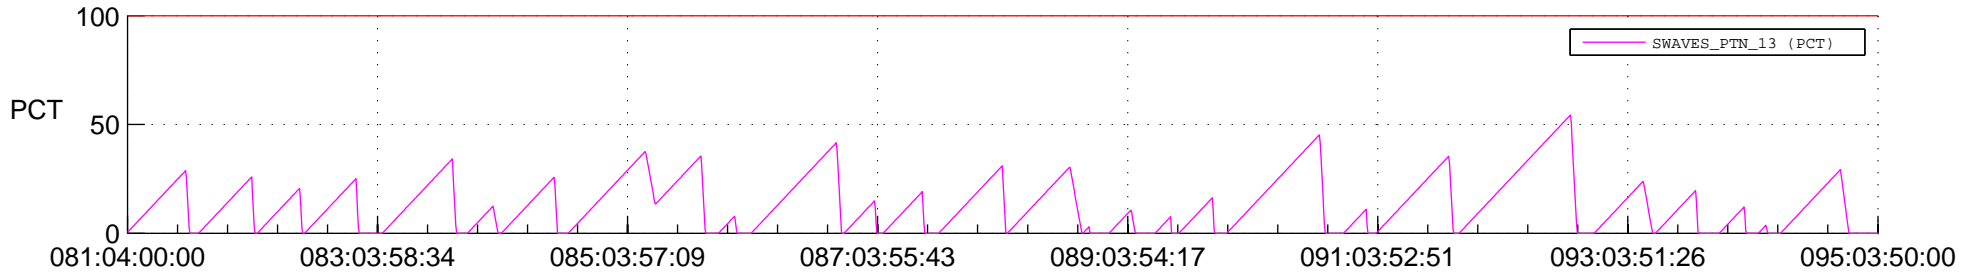

STEREO AHEAD SSR PCT Full Prediction

SWAVES_Percent_Full_Prediction

IMPACT_Percent_Full_Prediction

PLASTIC_Percent_Full_Prediction

Spacecraft_DownLink_Rate

Ground Time (2020:081:04:00:00.000 -2020:095:03:50:00.000)