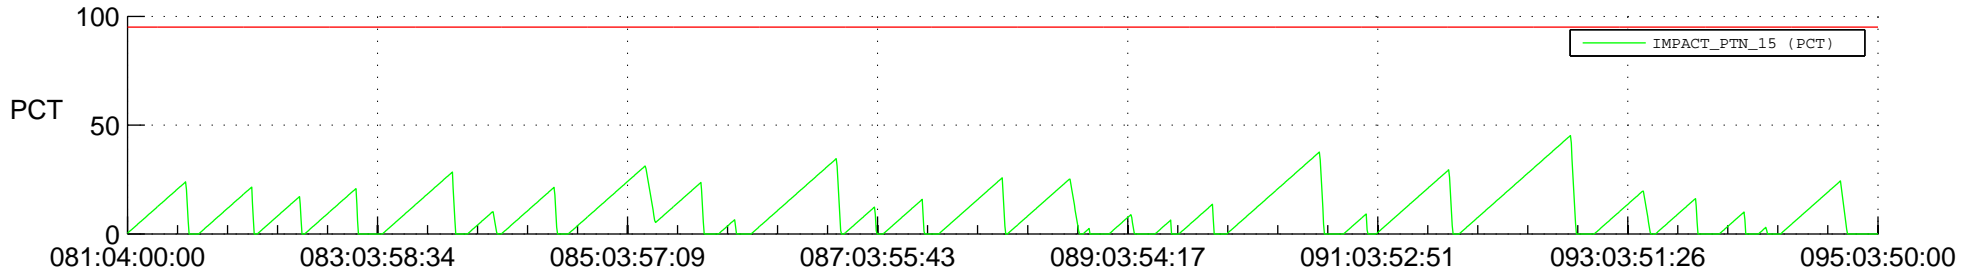

STEREO AHEAD SSR PCT Full Prediction

SWAVES_Percent_Full_Prediction

IMPACT_Percent_Full_Prediction

PLASTIC_Percent_Full_Prediction

Spacecraft_DownLink_Rate

Ground Time (2020:081:04:00:00.000 -2020:095:03:50:00.000)