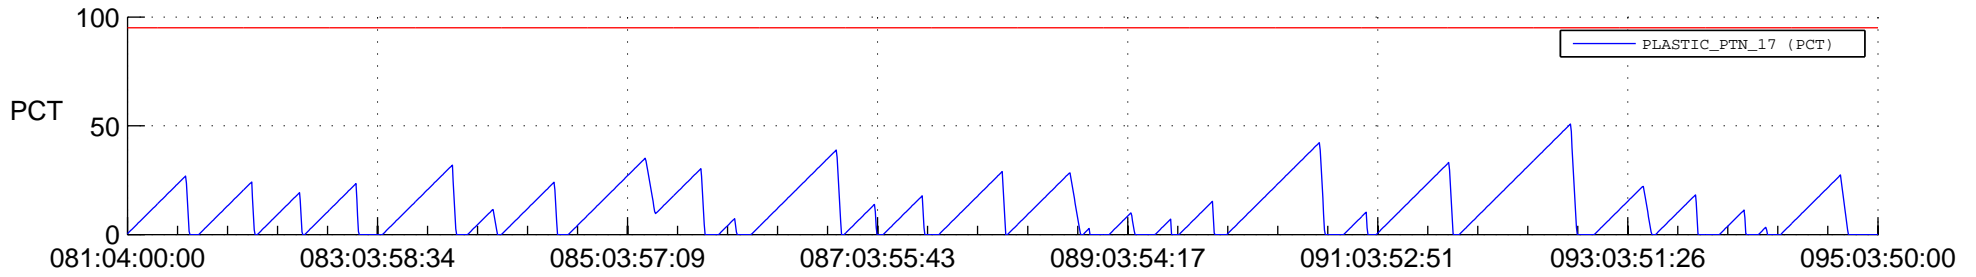

STEREO AHEAD SSR PCT Full Prediction

SWAVES_Percent_Full_Prediction

IMPACT_Percent_Full_Prediction

PLASTIC_Percent_Full_Prediction

Spacecraft_DownLink_Rate

Ground Time (2020:081:04:00:00.000 -2020:095:03:50:00.000)