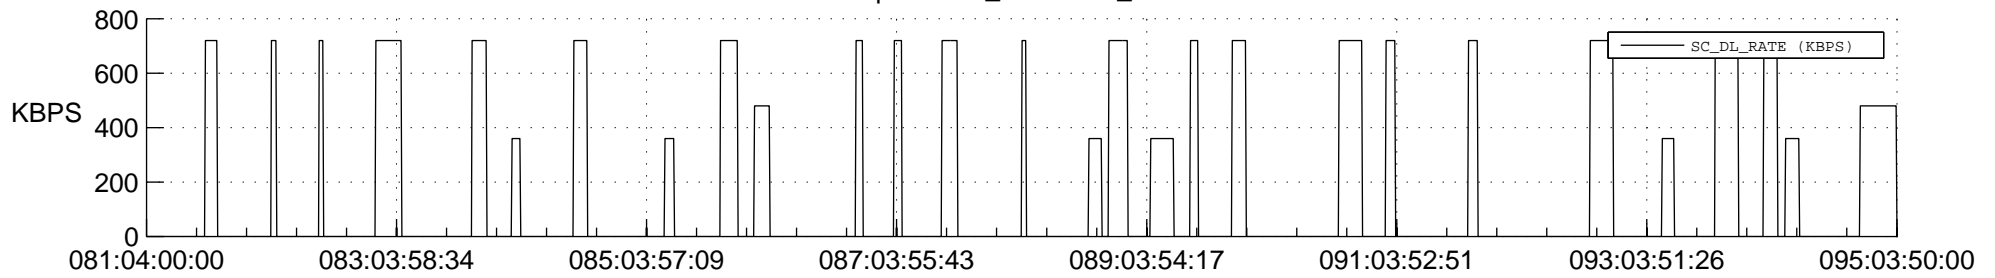

STEREO AHEAD SSR PCT Full Prediction

SWAVES_Percent_Full_Prediction

IMPACT_Percent_Full_Prediction

PLASTIC_Percent_Full_Prediction

Spacecraft_DownLink_Rate

Ground Time (2020:081:04:00:00.000 -2020:095:03:50:00.000)