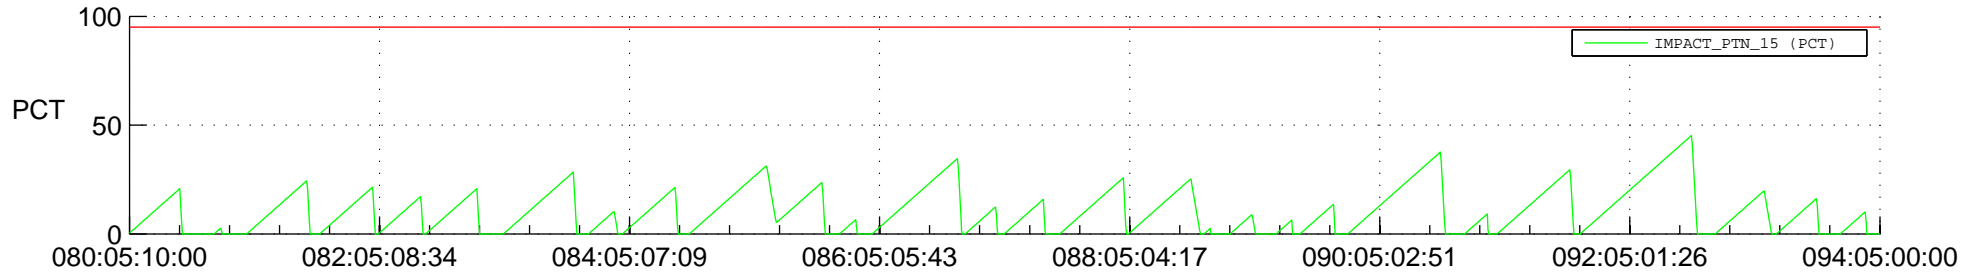

STEREO AHEAD SSR PCT Full Prediction

SWAVES_Percent_Full_Prediction

IMPACT_Percent_Full_Prediction

PLASTIC_Percent_Full_Prediction

Spacecraft_DownLink_Rate