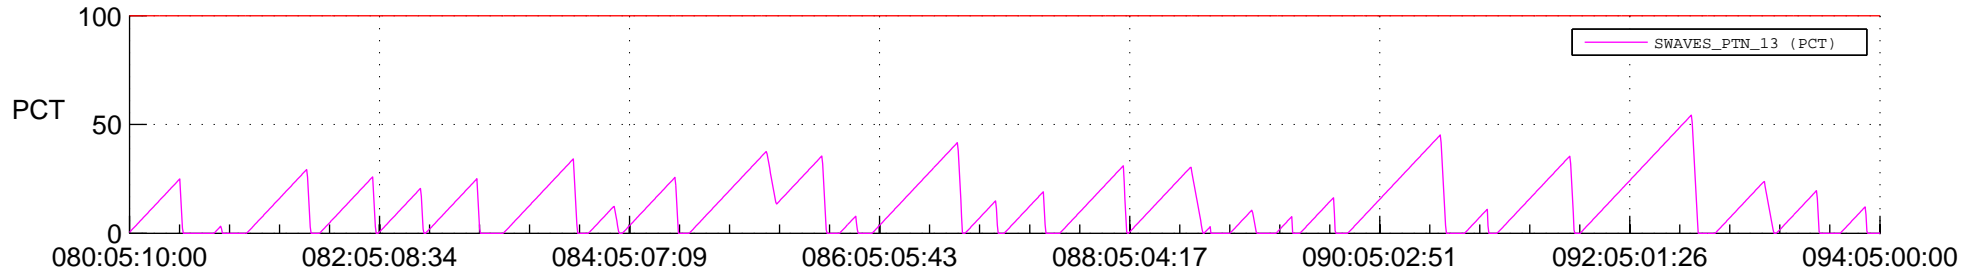

STEREO AHEAD SSR PCT Full Prediction

SWAVES_Percent_Full_Prediction

IMPACT_Percent_Full_Prediction

PLASTIC_Percent_Full_Prediction

Spacecraft_DownLink_Rate