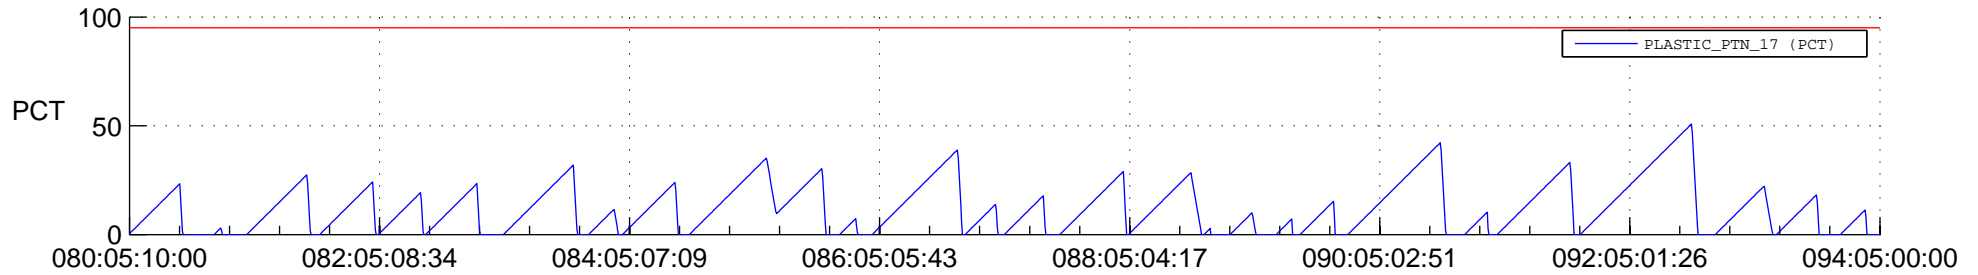

STEREO AHEAD SSR PCT Full Prediction

SWAVES_Percent_Full_Prediction

IMPACT_Percent_Full_Prediction

PLASTIC_Percent_Full_Prediction

Spacecraft_DownLink_Rate