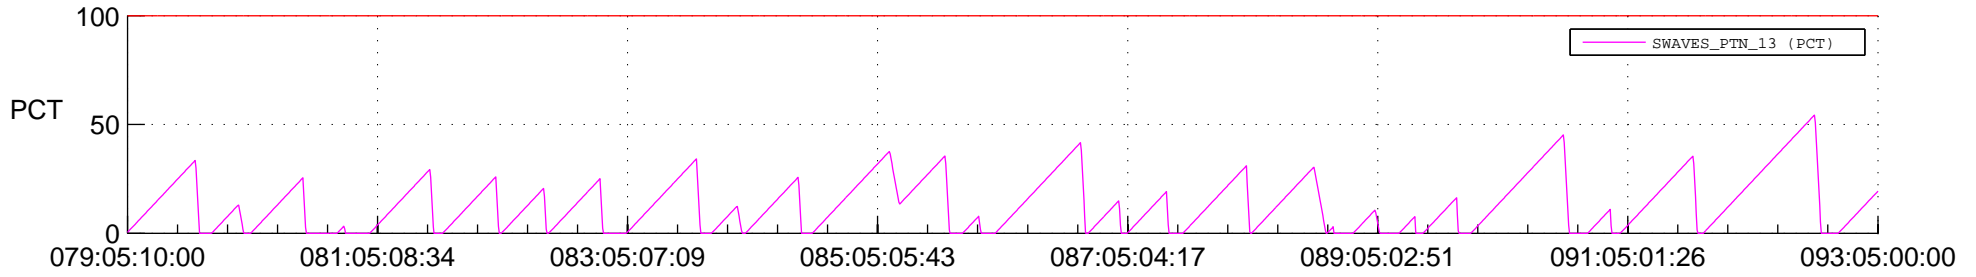

STEREO AHEAD SSR PCT Full Prediction

SWAVES_Percent_Full_Prediction

IMPACT_Percent_Full_Prediction

PLASTIC_Percent_Full_Prediction

Spacecraft_DownLink_Rate

Ground Time (2020:079:05:10:00.000 -2020:093:05:00:00.000)