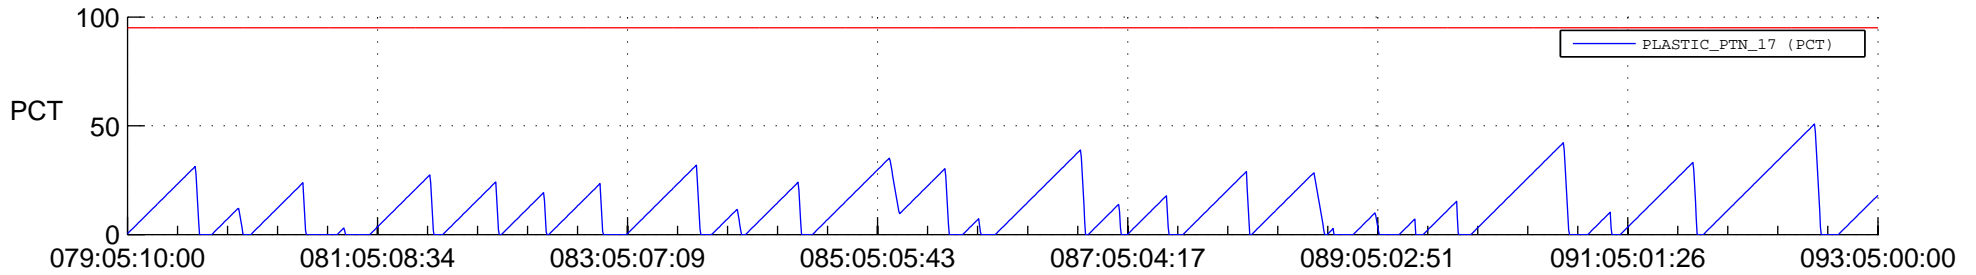

STEREO AHEAD SSR PCT Full Prediction

SWAVES_Percent_Full_Prediction

IMPACT_Percent_Full_Prediction

PLASTIC_Percent_Full_Prediction

Spacecraft_DownLink_Rate

Ground Time (2020:079:05:10:00.000 -2020:093:05:00:00.000)