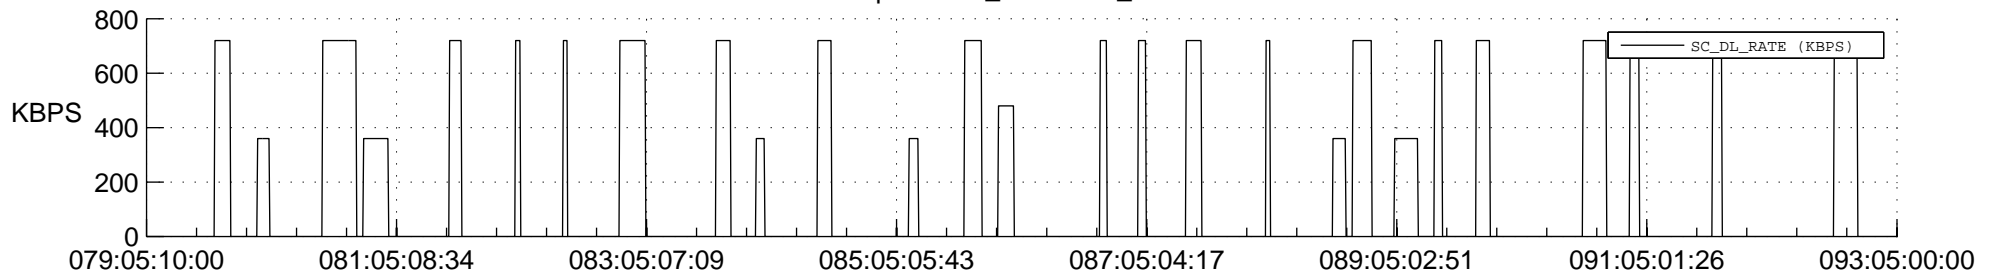

STEREO AHEAD SSR PCT Full Prediction

SWAVES_Percent_Full_Prediction

IMPACT_Percent_Full_Prediction

PLASTIC_Percent_Full_Prediction

Spacecraft_DownLink_Rate

Ground Time (2020:079:05:10:00.000 -2020:093:05:00:00.000)