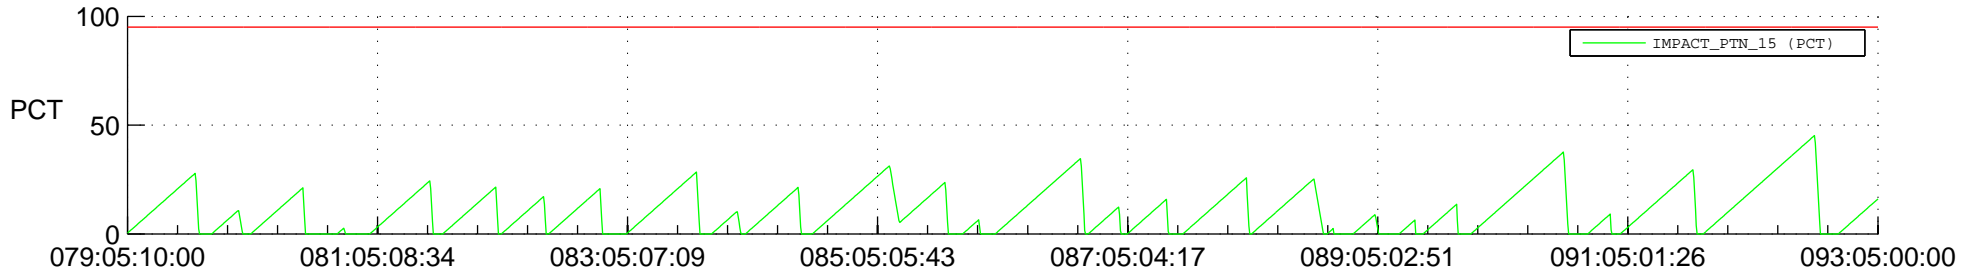

STEREO AHEAD SSR PCT Full Prediction

SWAVES_Percent_Full_Prediction

IMPACT_Percent_Full_Prediction

PLASTIC_Percent_Full_Prediction

Spacecraft_DownLink_Rate

Ground Time (2020:079:05:10:00.000 -2020:093:05:00:00.000)