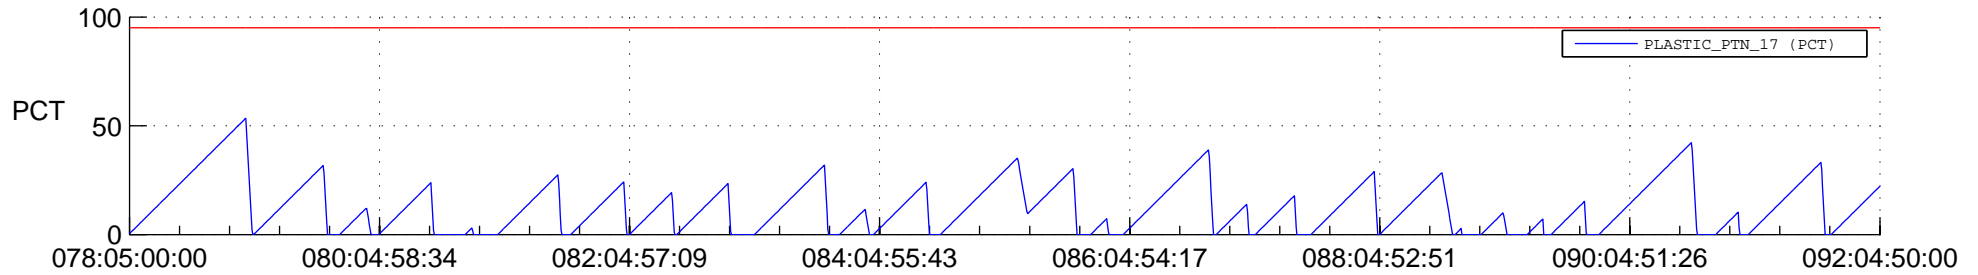

STEREO AHEAD SSR PCT Full Prediction

SWAVES_Percent_Full_Prediction

IMPACT_Percent_Full_Prediction

PLASTIC_Percent_Full_Prediction

Spacecraft_DownLink_Rate