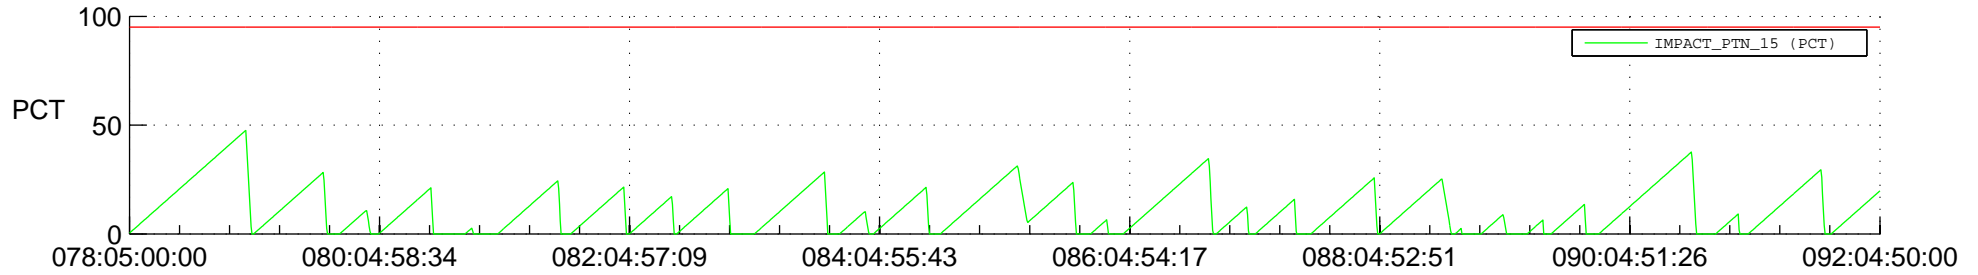

STEREO AHEAD SSR PCT Full Prediction

SWAVES_Percent_Full_Prediction

IMPACT_Percent_Full_Prediction

PLASTIC_Percent_Full_Prediction

Spacecraft_DownLink_Rate