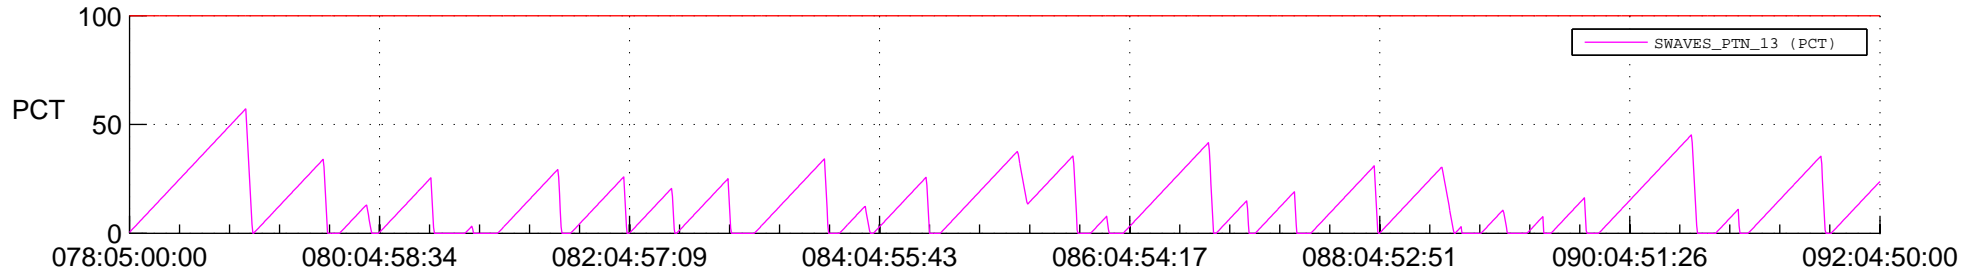

STEREO AHEAD SSR PCT Full Prediction

SWAVES_Percent_Full_Prediction

IMPACT_Percent_Full_Prediction

PLASTIC_Percent_Full_Prediction

Spacecraft_DownLink_Rate