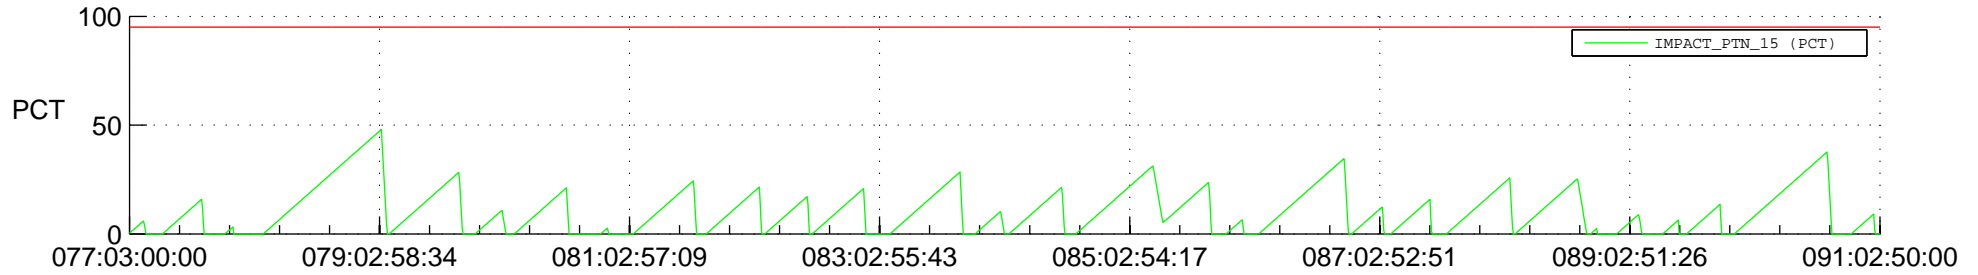

IMPACT_Percent_Full_Prediction