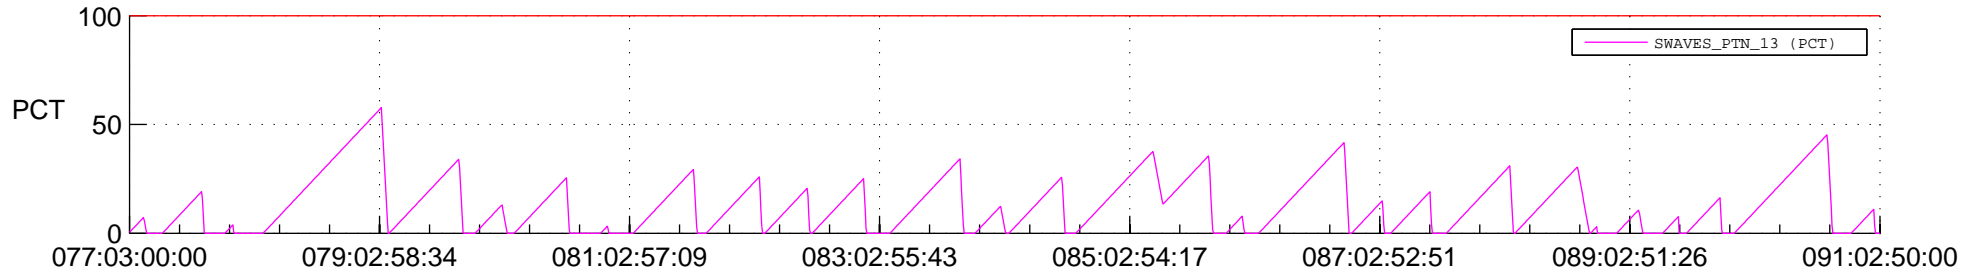

## SWAVES\_Percent\_Full\_Prediction

## Spacecraft\_DownLink\_Rate

Ground Time (2020:077:03:00:00.000 -2020:091:02:50:00.000)