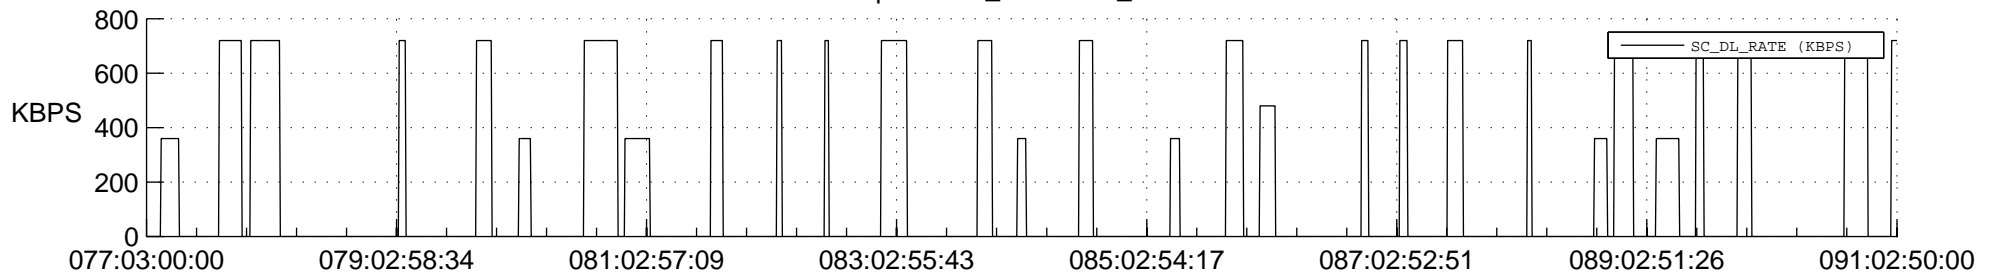

## Spacecraft\_DownLink\_Rate

Ground Time (2020:077:03:00:00.000 -2020:091:02:50:00.000)