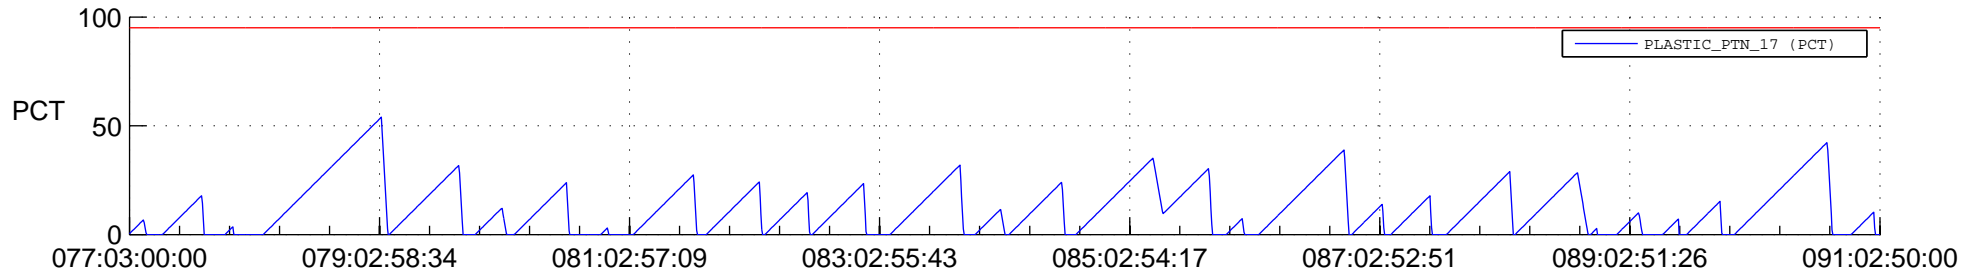

## SWAVES\_Percent\_Full\_Prediction

## Spacecraft\_DownLink\_Rate

Ground Time (2020:077:03:00:00.000 -2020:091:02:50:00.000)