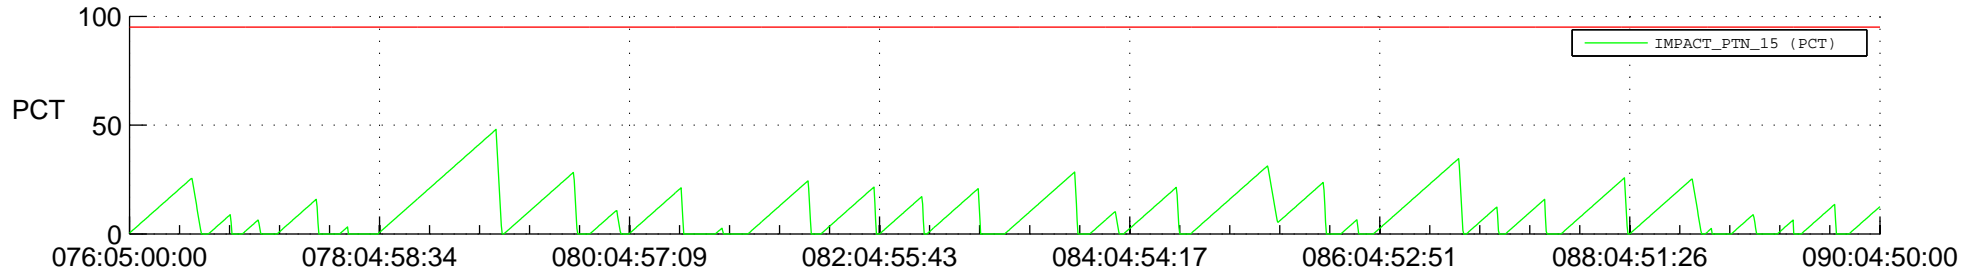

STEREO AHEAD SSR PCT Full Prediction

SWAVES_Percent_Full_Prediction

IMPACT_Percent_Full_Prediction

PLASTIC_Percent_Full_Prediction

Spacecraft_DownLink_Rate

Ground Time (2020:076:05:00:00.000 -2020:090:04:50:00.000)