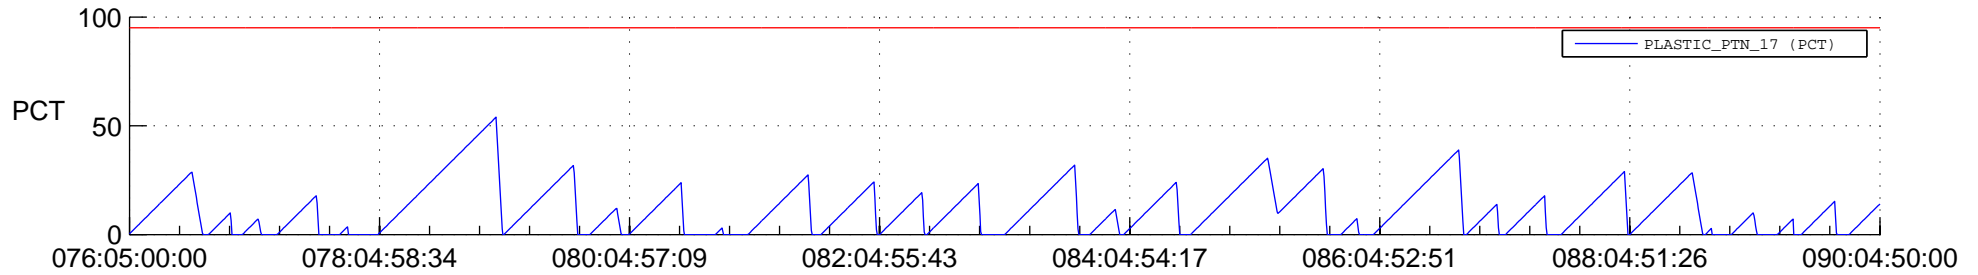

STEREO AHEAD SSR PCT Full Prediction

SWAVES_Percent_Full_Prediction

IMPACT_Percent_Full_Prediction

PLASTIC_Percent_Full_Prediction

Spacecraft_DownLink_Rate

Ground Time (2020:076:05:00:00.000 -2020:090:04:50:00.000)