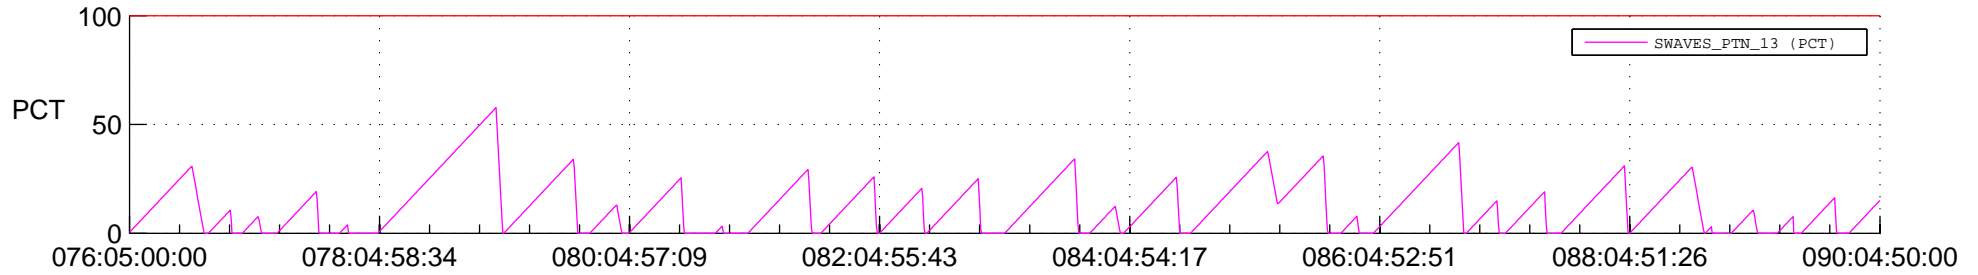

STEREO AHEAD SSR PCT Full Prediction

SWAVES_Percent_Full_Prediction

IMPACT_Percent_Full_Prediction

PLASTIC_Percent_Full_Prediction

Spacecraft_DownLink_Rate

Ground Time (2020:076:05:00:00.000 -2020:090:04:50:00.000)