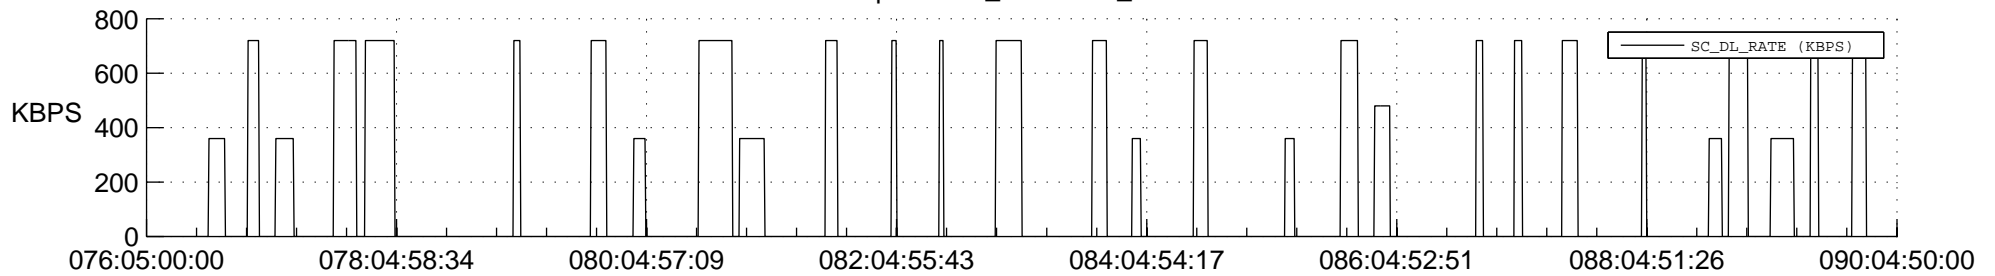

STEREO AHEAD SSR PCT Full Prediction

SWAVES_Percent_Full_Prediction

IMPACT_Percent_Full_Prediction

PLASTIC_Percent_Full_Prediction

Spacecraft_DownLink_Rate

Ground Time (2020:076:05:00:00.000 -2020:090:04:50:00.000)