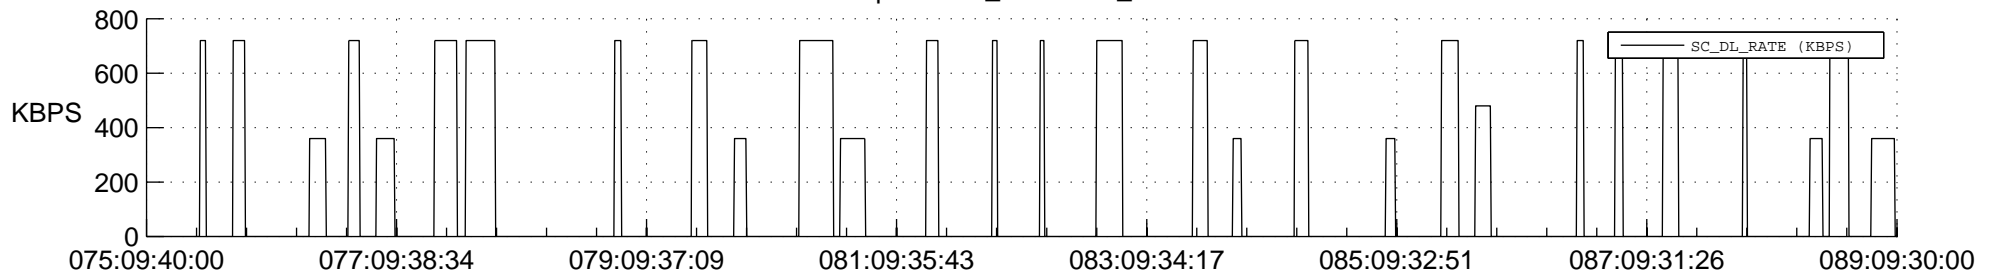

STEREO AHEAD SSR PCT Full Prediction

SWAVES_Percent_Full_Prediction

IMPACT_Percent_Full_Prediction

PLASTIC_Percent_Full_Prediction

Spacecraft_DownLink_Rate

Ground Time (2020:075:09:40:00.000 -2020:089:09:30:00.000)