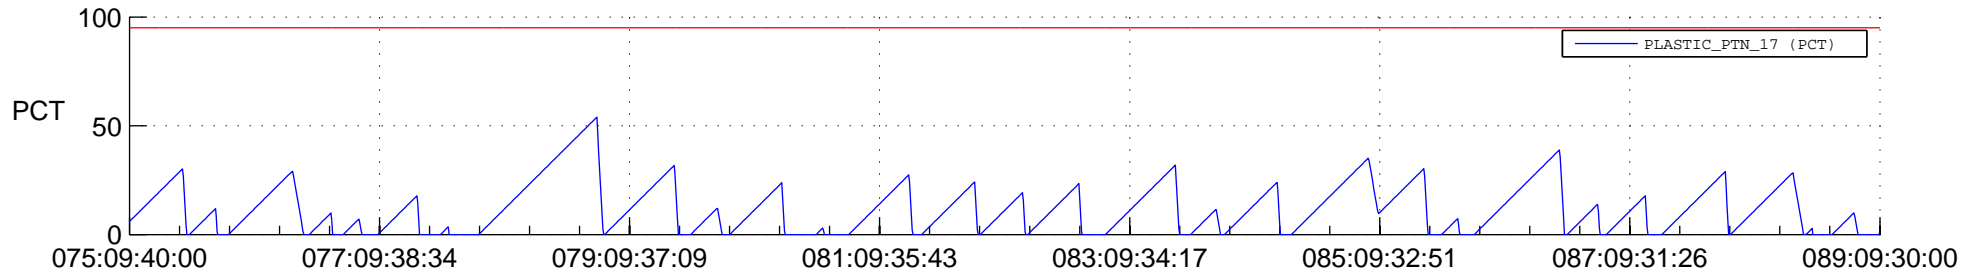

STEREO AHEAD SSR PCT Full Prediction

SWAVES_Percent_Full_Prediction

IMPACT_Percent_Full_Prediction

PLASTIC_Percent_Full_Prediction

Spacecraft_DownLink_Rate

Ground Time (2020:075:09:40:00.000 -2020:089:09:30:00.000)