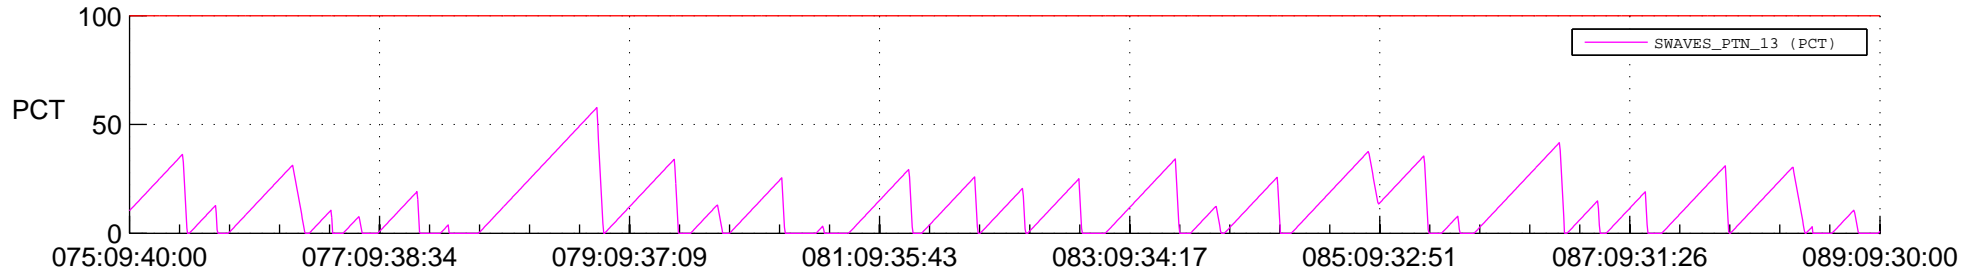

STEREO AHEAD SSR PCT Full Prediction

SWAVES_Percent_Full_Prediction

IMPACT_Percent_Full_Prediction

PLASTIC_Percent_Full_Prediction

Spacecraft_DownLink_Rate

Ground Time (2020:075:09:40:00.000 -2020:089:09:30:00.000)