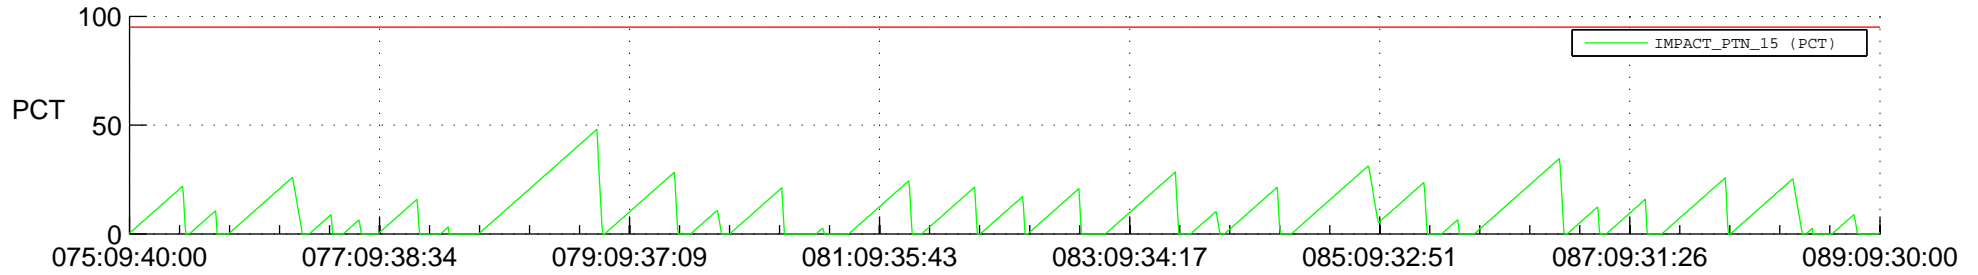

STEREO AHEAD SSR PCT Full Prediction

SWAVES_Percent_Full_Prediction

IMPACT_Percent_Full_Prediction

PLASTIC_Percent_Full_Prediction

Spacecraft_DownLink_Rate

Ground Time (2020:075:09:40:00.000 -2020:089:09:30:00.000)