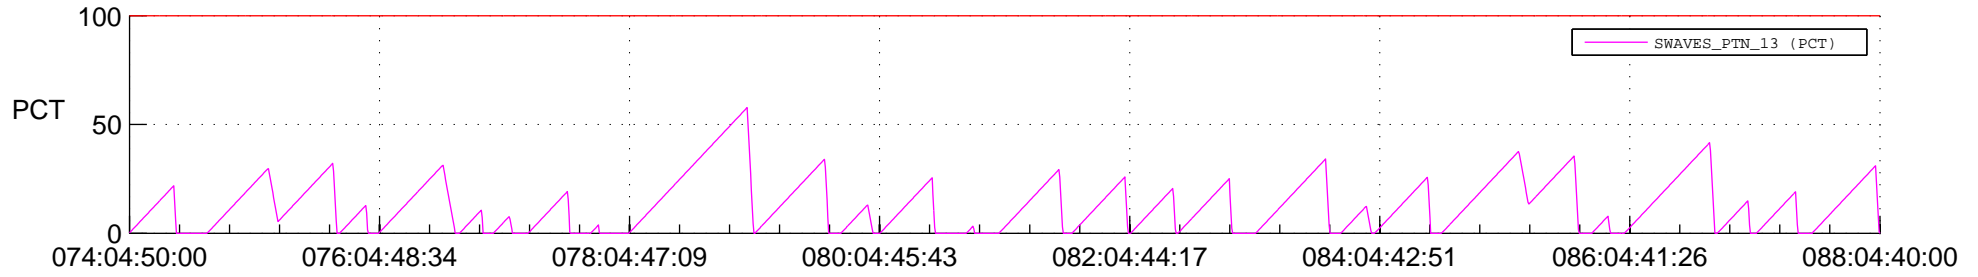

STEREO AHEAD SSR PCT Full Prediction

SWAVES_Percent_Full_Prediction

IMPACT_Percent_Full_Prediction

PLASTIC_Percent_Full_Prediction

Spacecraft_DownLink_Rate

Ground Time (2020:074:04:50:00.000 -2020:088:04:40:00.000)