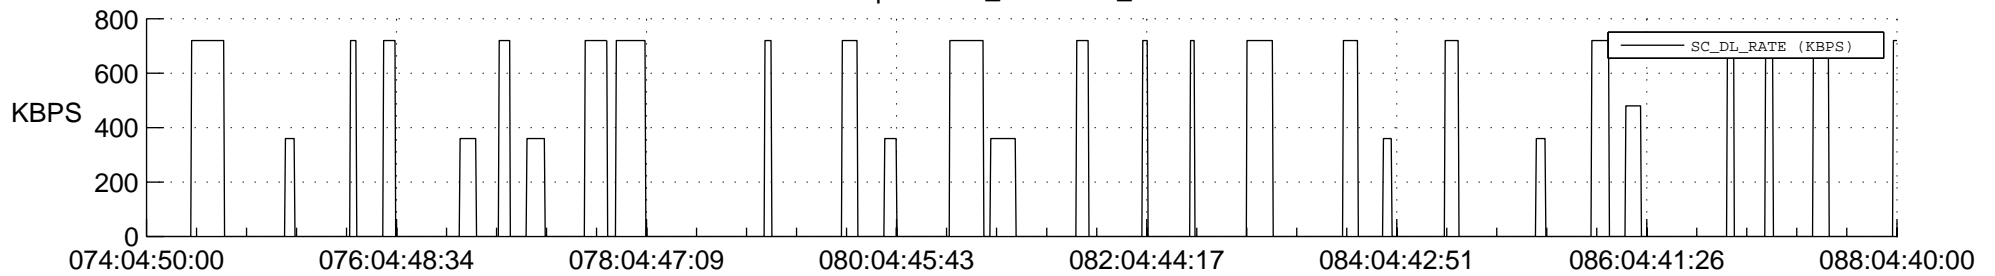

STEREO AHEAD SSR PCT Full Prediction

SWAVES_Percent_Full_Prediction

IMPACT_Percent_Full_Prediction

PLASTIC_Percent_Full_Prediction

Spacecraft_DownLink_Rate

Ground Time (2020:074:04:50:00.000 -2020:088:04:40:00.000)