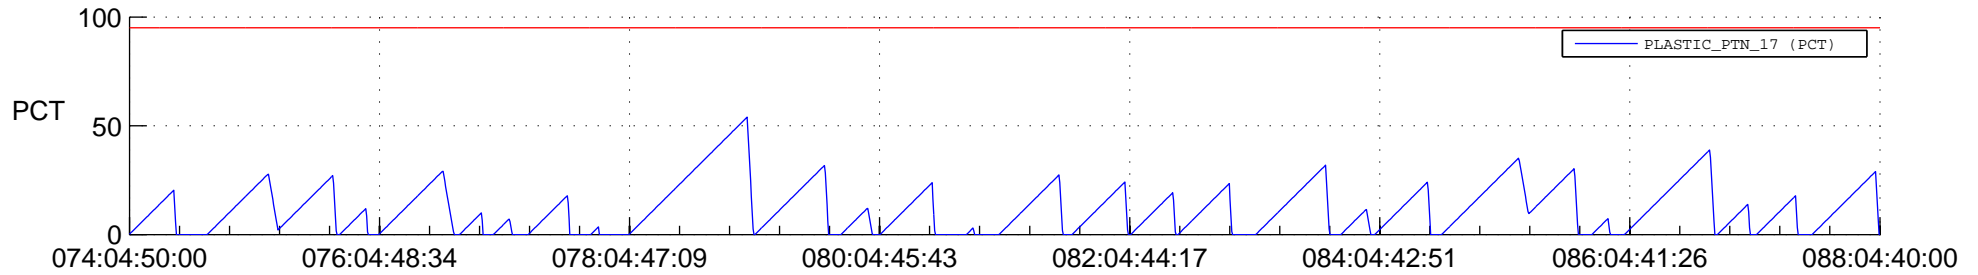

STEREO AHEAD SSR PCT Full Prediction

SWAVES_Percent_Full_Prediction

IMPACT_Percent_Full_Prediction

PLASTIC_Percent_Full_Prediction

Spacecraft_DownLink_Rate

Ground Time (2020:074:04:50:00.000 -2020:088:04:40:00.000)