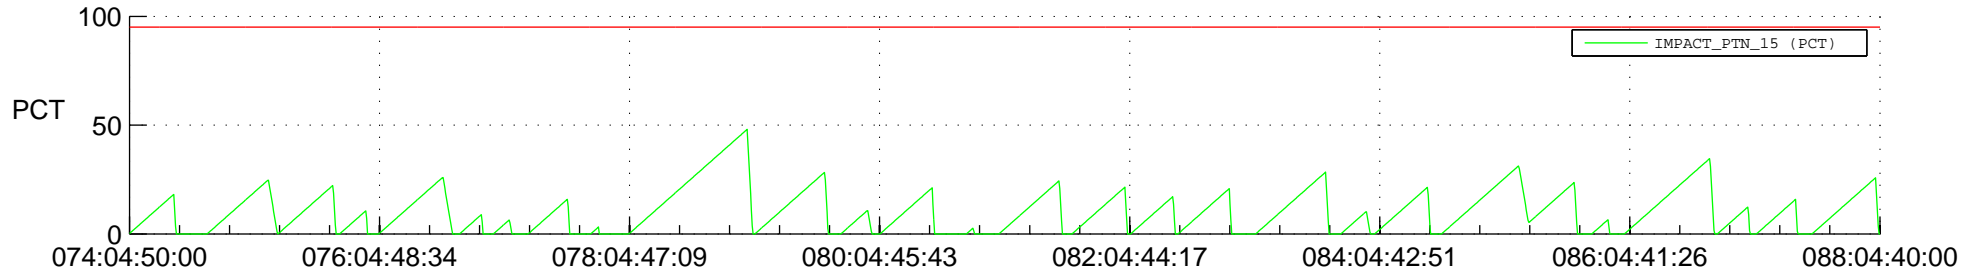

STEREO AHEAD SSR PCT Full Prediction

SWAVES_Percent_Full_Prediction

IMPACT_Percent_Full_Prediction

PLASTIC_Percent_Full_Prediction

Spacecraft_DownLink_Rate

Ground Time (2020:074:04:50:00.000 -2020:088:04:40:00.000)