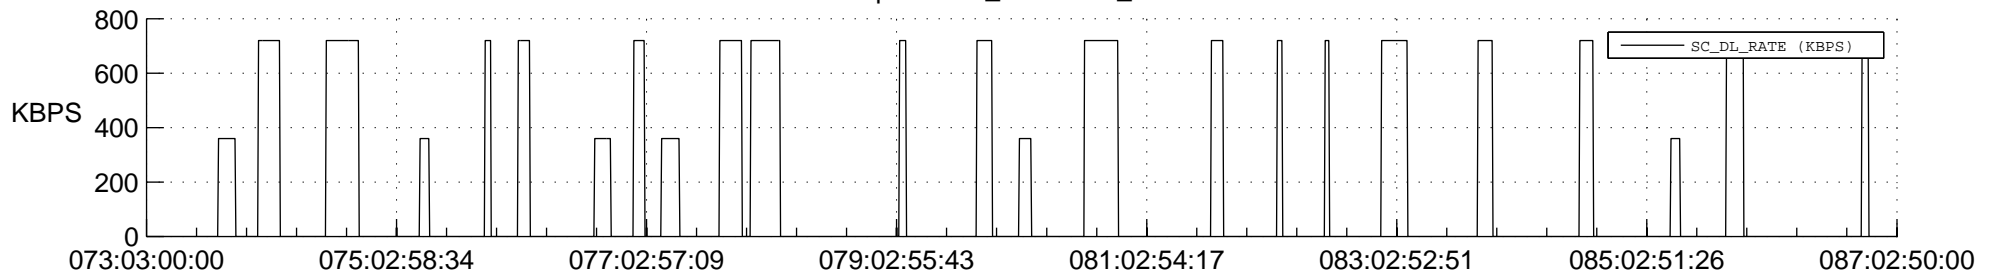

STEREO AHEAD SSR PCT Full Prediction

SWAVES_Percent_Full_Prediction

IMPACT_Percent_Full_Prediction

PLASTIC_Percent_Full_Prediction

Spacecraft_DownLink_Rate

Ground Time (2020:073:03:00:00.000 -2020:087:02:50:00.000)