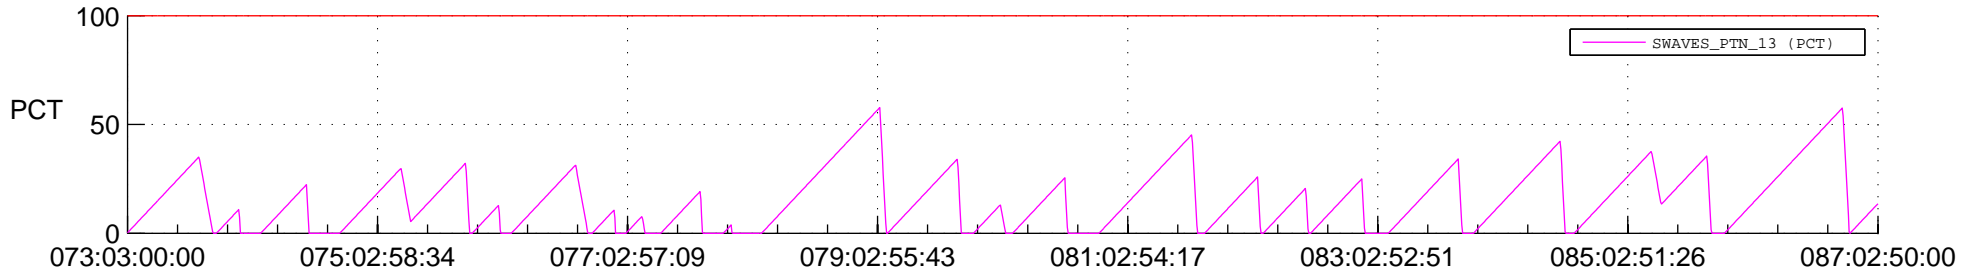

STEREO AHEAD SSR PCT Full Prediction

SWAVES_Percent_Full_Prediction

IMPACT_Percent_Full_Prediction

PLASTIC_Percent_Full_Prediction

Spacecraft_DownLink_Rate

Ground Time (2020:073:03:00:00.000 -2020:087:02:50:00.000)