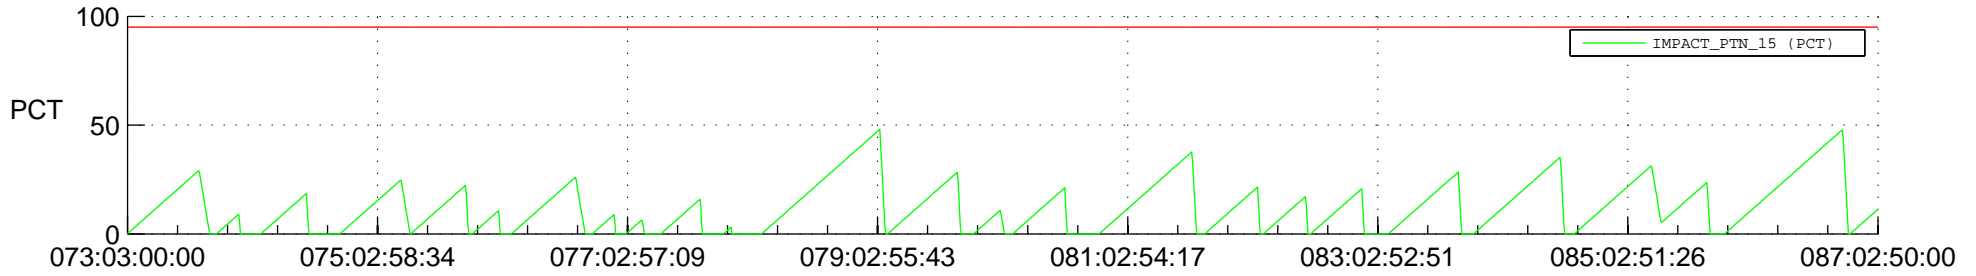

STEREO AHEAD SSR PCT Full Prediction

SWAVES_Percent_Full_Prediction

IMPACT_Percent_Full_Prediction

PLASTIC_Percent_Full_Prediction

Spacecraft_DownLink_Rate

Ground Time (2020:073:03:00:00.000 -2020:087:02:50:00.000)