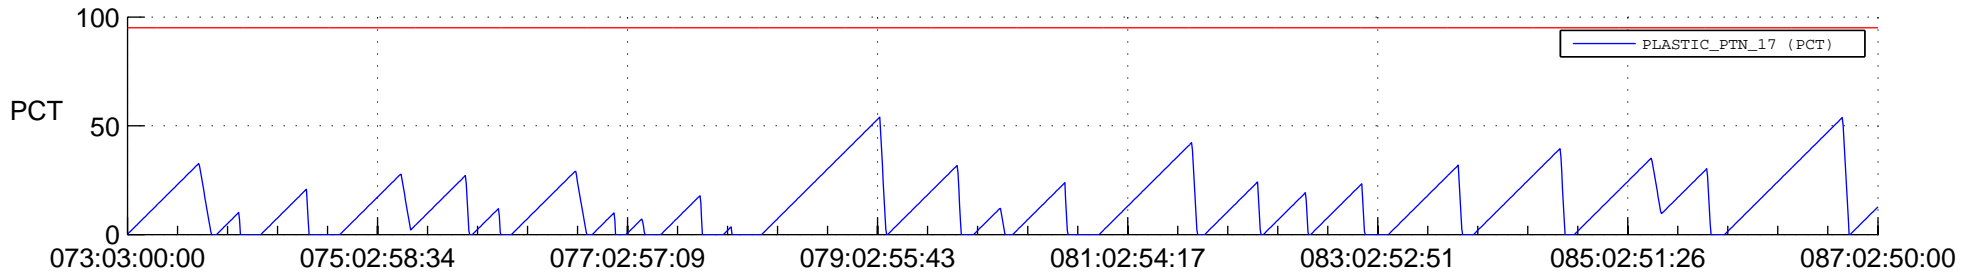

STEREO AHEAD SSR PCT Full Prediction

SWAVES_Percent_Full_Prediction

IMPACT_Percent_Full_Prediction

PLASTIC_Percent_Full_Prediction

Spacecraft_DownLink_Rate

Ground Time (2020:073:03:00:00.000 -2020:087:02:50:00.000)