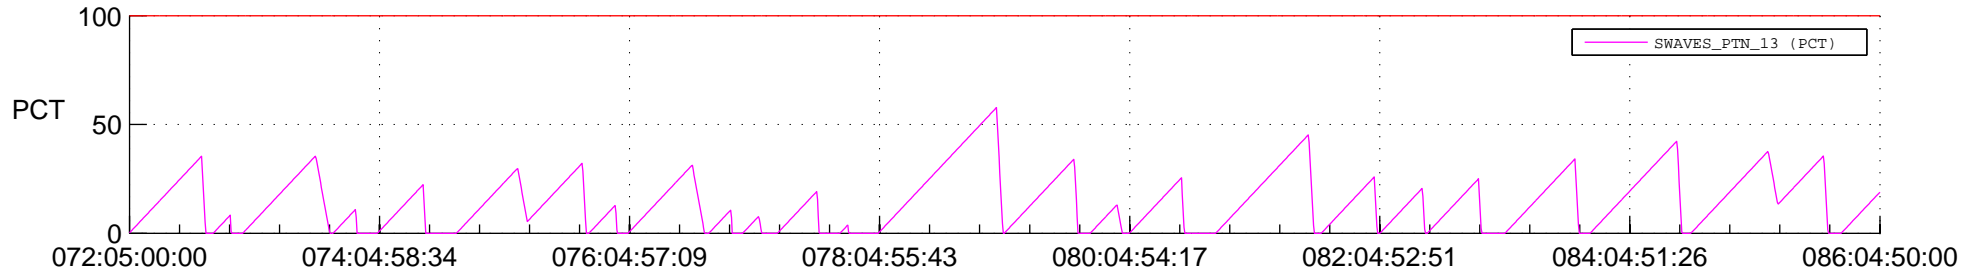

## SWAVES\_Percent\_Full\_Prediction

## Spacecraft\_DownLink\_Rate

Ground Time (2020:072:05:00:00.000 -2020:086:04:50:00.000)