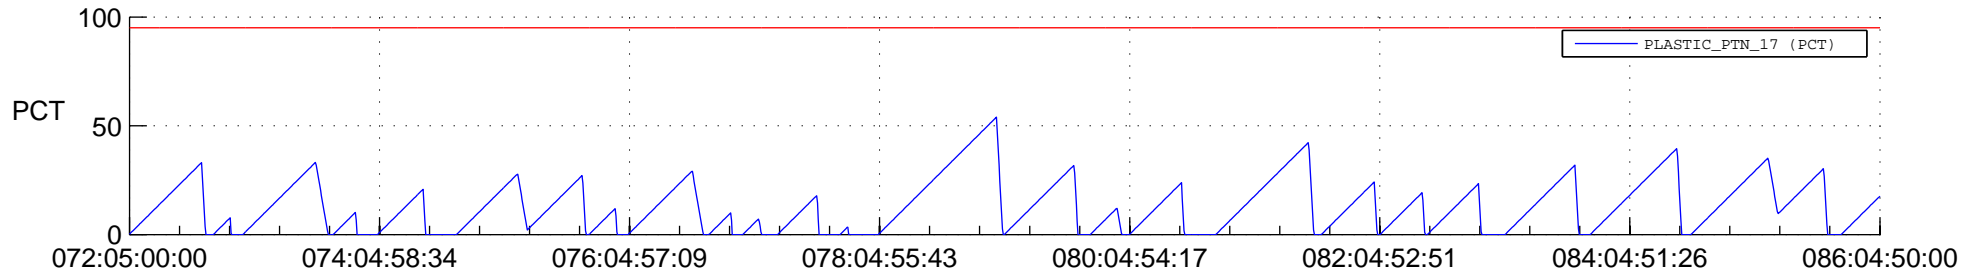

## SWAVES\_Percent\_Full\_Prediction

## Spacecraft\_DownLink\_Rate

Ground Time (2020:072:05:00:00.000 -2020:086:04:50:00.000)