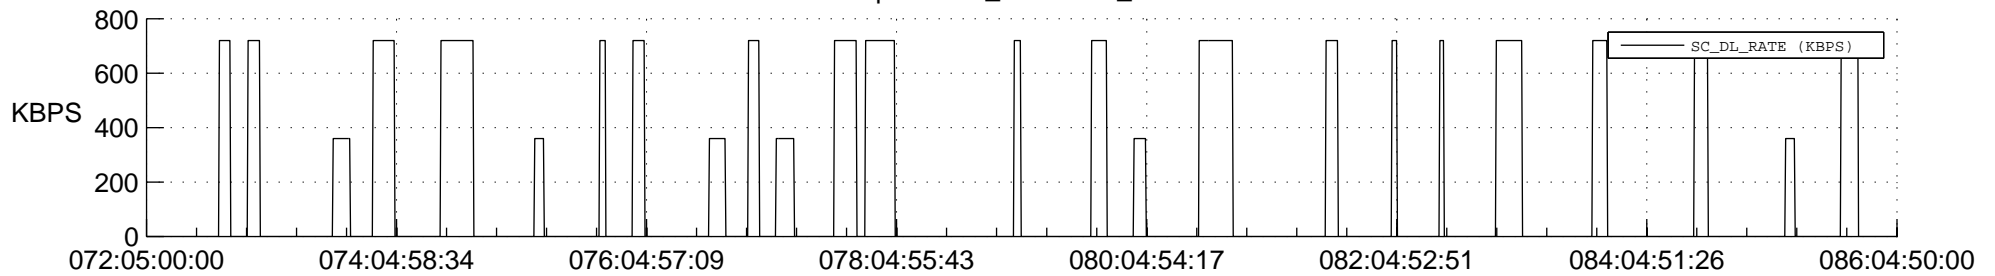

## Spacecraft\_DownLink\_Rate

Ground Time (2020:072:05:00:00.000 -2020:086:04:50:00.000)