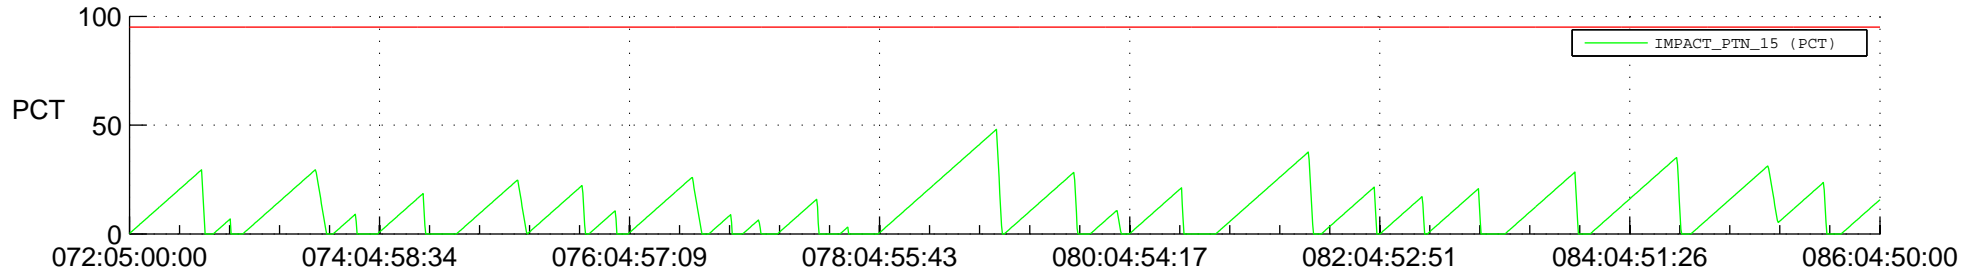

IMPACT_Percent_Full_Prediction