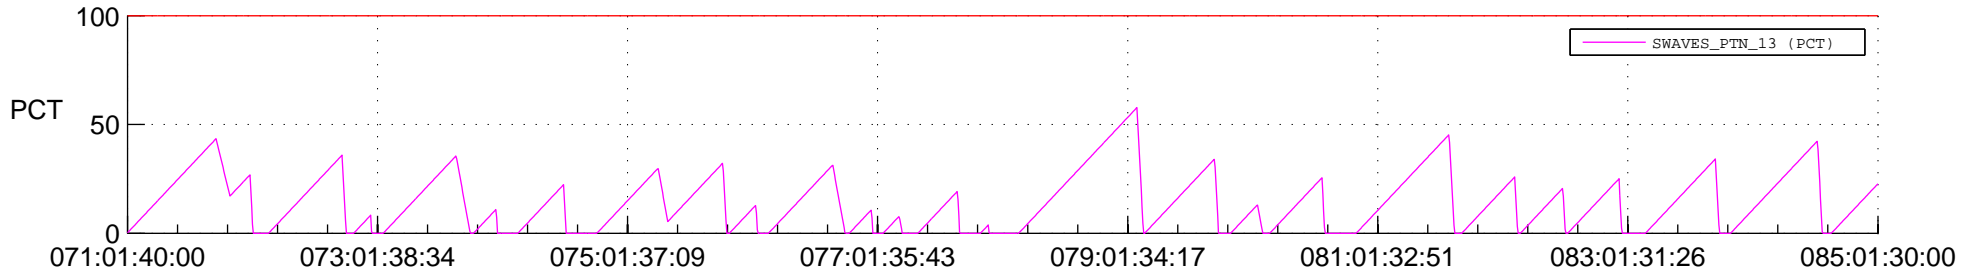

STEREO AHEAD SSR PCT Full Prediction

SWAVES_Percent_Full_Prediction

IMPACT_Percent_Full_Prediction

PLASTIC_Percent_Full_Prediction

Spacecraft_DownLink_Rate