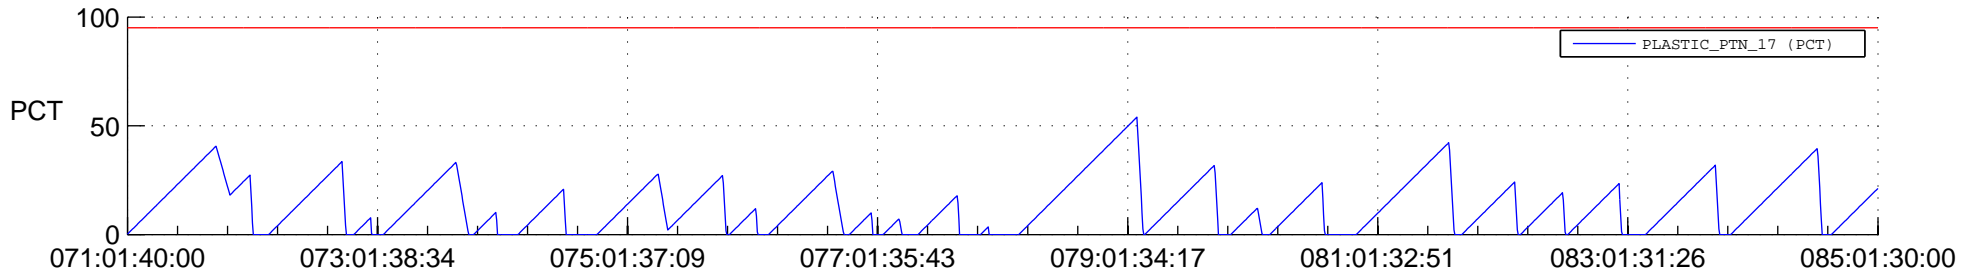

STEREO AHEAD SSR PCT Full Prediction

SWAVES_Percent_Full_Prediction

IMPACT_Percent_Full_Prediction

PLASTIC_Percent_Full_Prediction

Spacecraft_DownLink_Rate