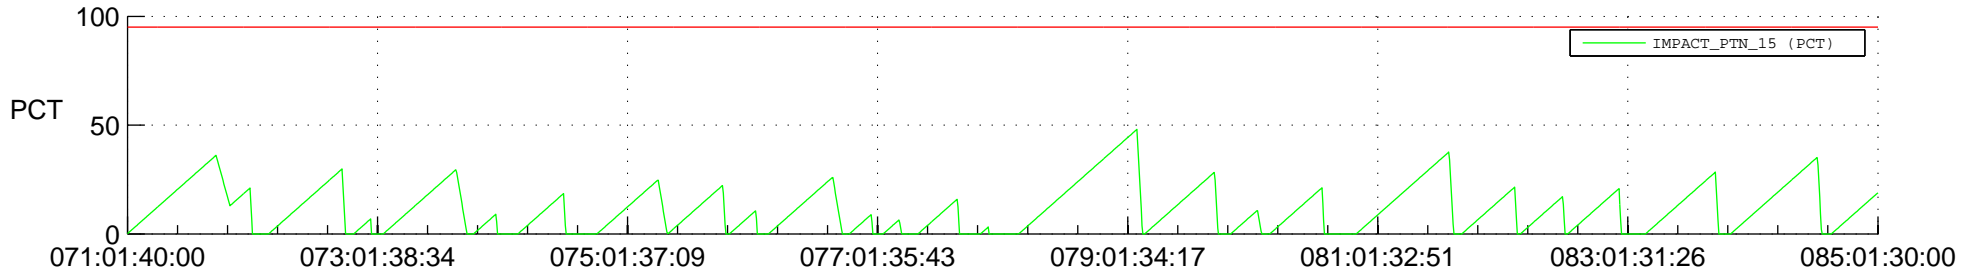

STEREO AHEAD SSR PCT Full Prediction

SWAVES_Percent_Full_Prediction

IMPACT_Percent_Full_Prediction

PLASTIC_Percent_Full_Prediction

Spacecraft_DownLink_Rate