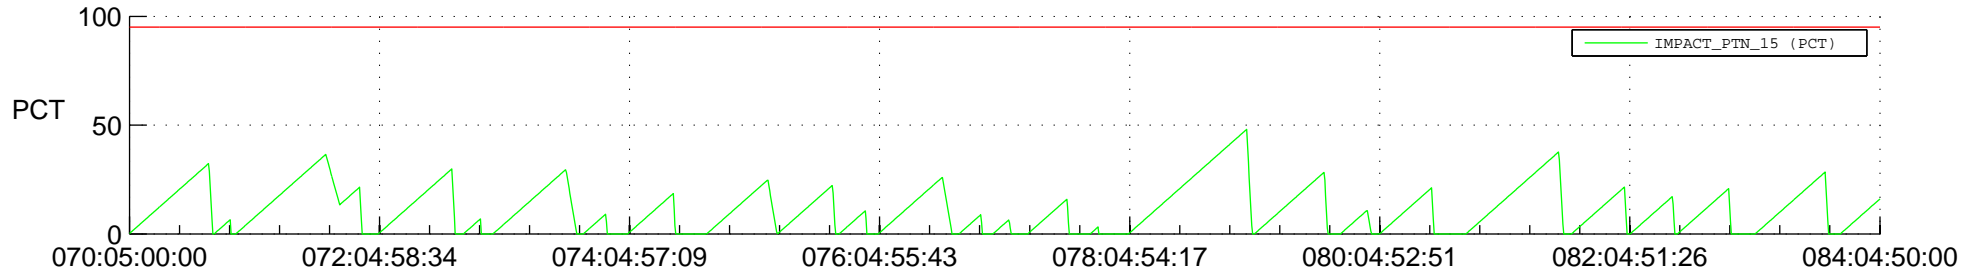

IMPACT_Percent_Full_Prediction