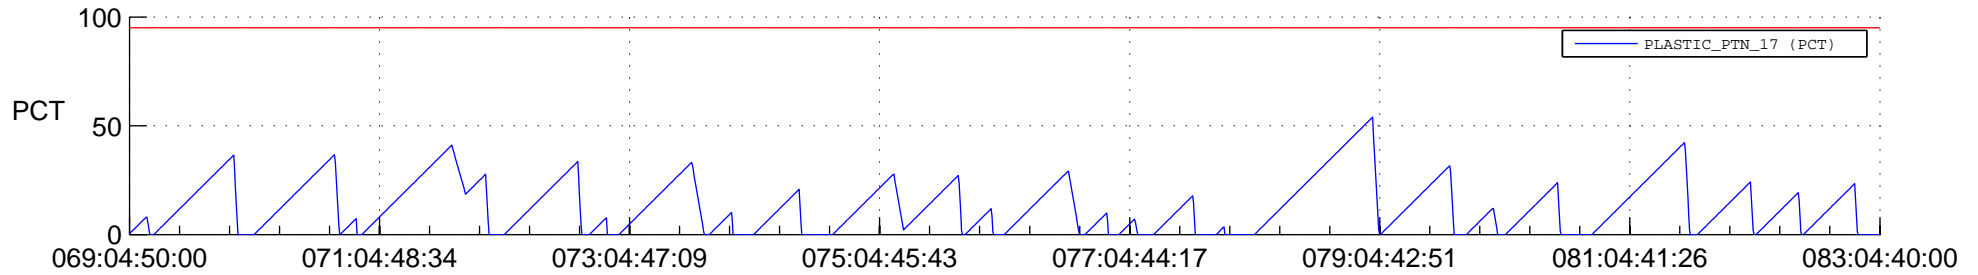

## SWAVES\_Percent\_Full\_Prediction

## Spacecraft\_DownLink\_Rate

Ground Time (2020:069:04:50:00.000 -2020:083:04:40:00.000)