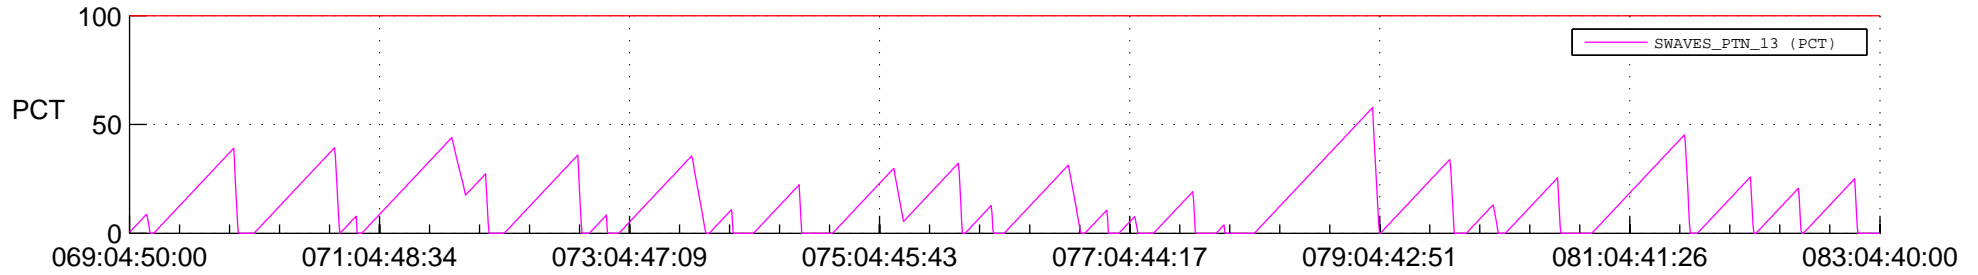

## SWAVES\_Percent\_Full\_Prediction

## Spacecraft\_DownLink\_Rate

Ground Time (2020:069:04:50:00.000 -2020:083:04:40:00.000)