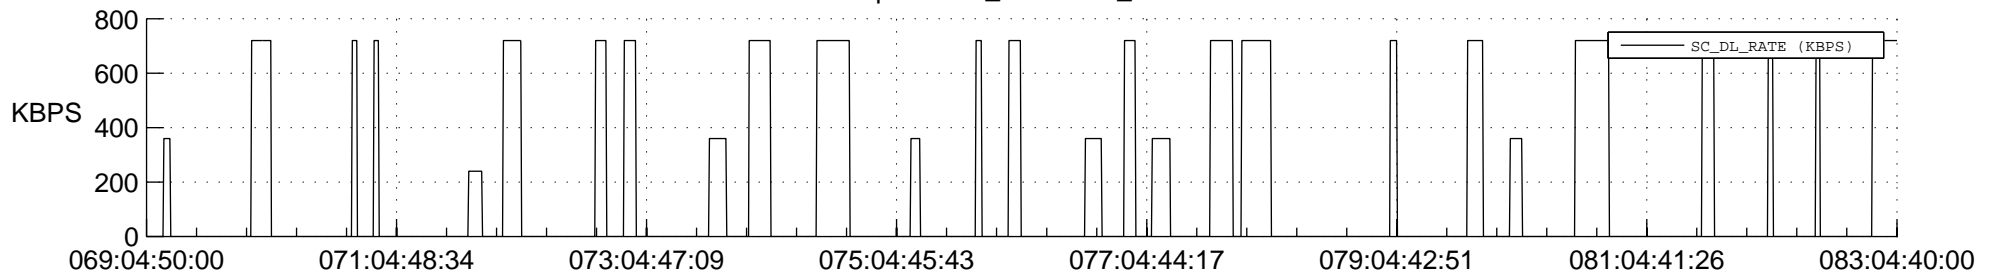

## Spacecraft\_DownLink\_Rate

Ground Time (2020:069:04:50:00.000 -2020:083:04:40:00.000)