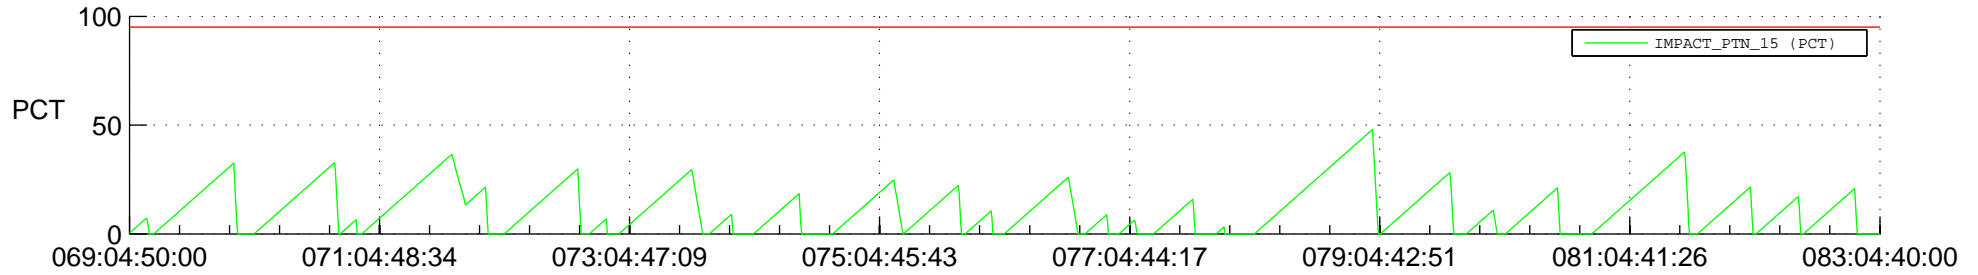

IMPACT_Percent_Full_Prediction