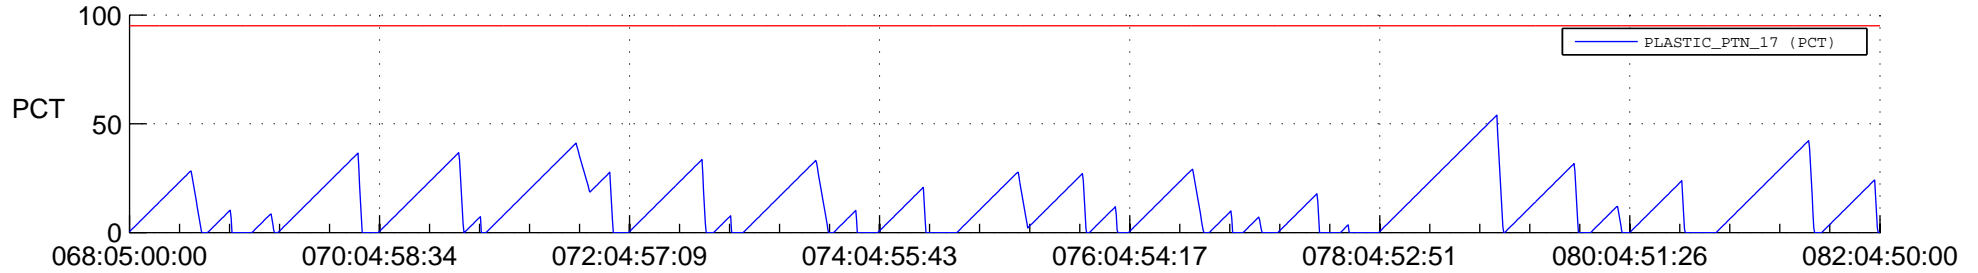

# STEREO AHEAD SSR PCT Full Prediction

## SWAVES\_Percent\_Full\_Prediction

## Spacecraft\_DownLink\_Rate

Ground Time (2020:068:05:00:00.000 -2020:082:04:50:00.000)