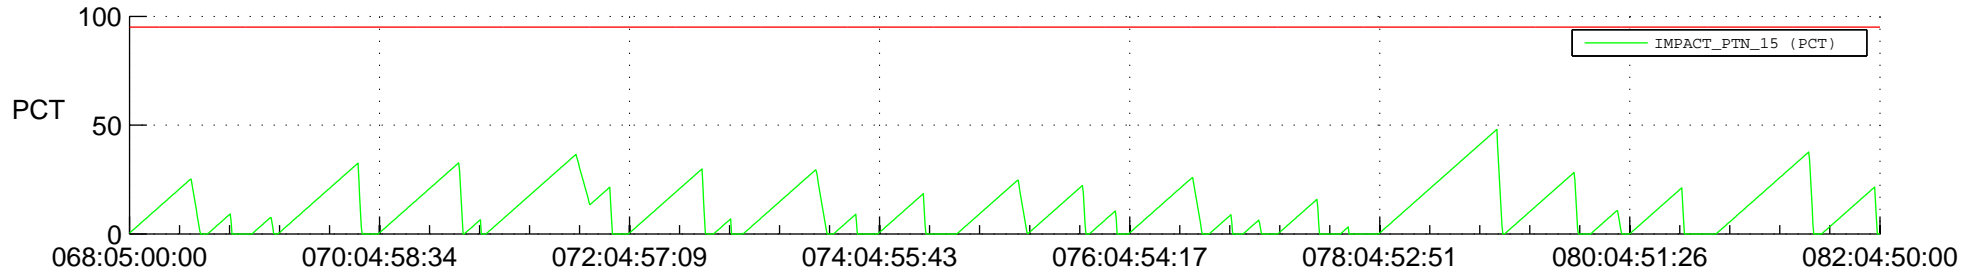

IMPACT_Percent_Full_Prediction