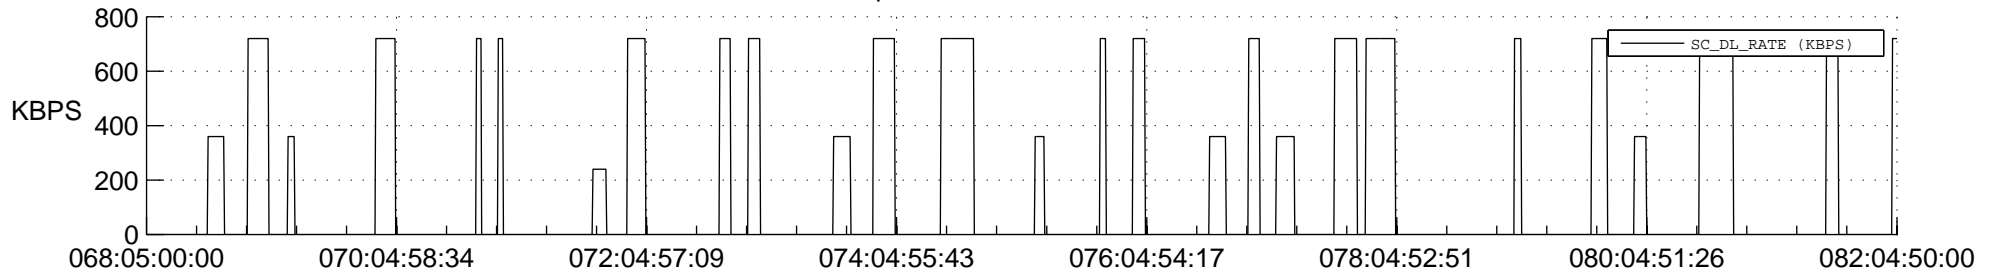

## Spacecraft\_DownLink\_Rate

Ground Time (2020:068:05:00:00.000 -2020:082:04:50:00.000)