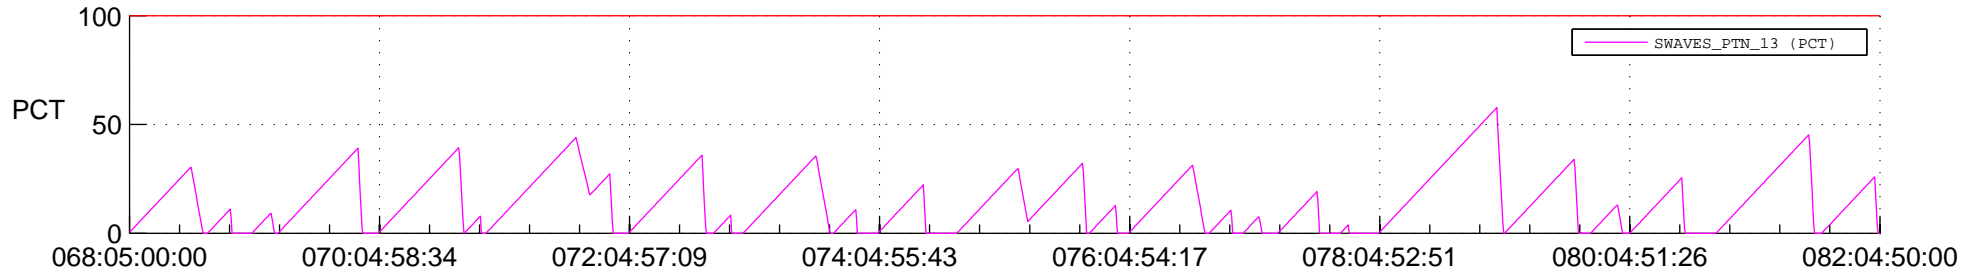

## SWAVES\_Percent\_Full\_Prediction

## Spacecraft\_DownLink\_Rate

Ground Time (2020:068:05:00:00.000 -2020:082:04:50:00.000)