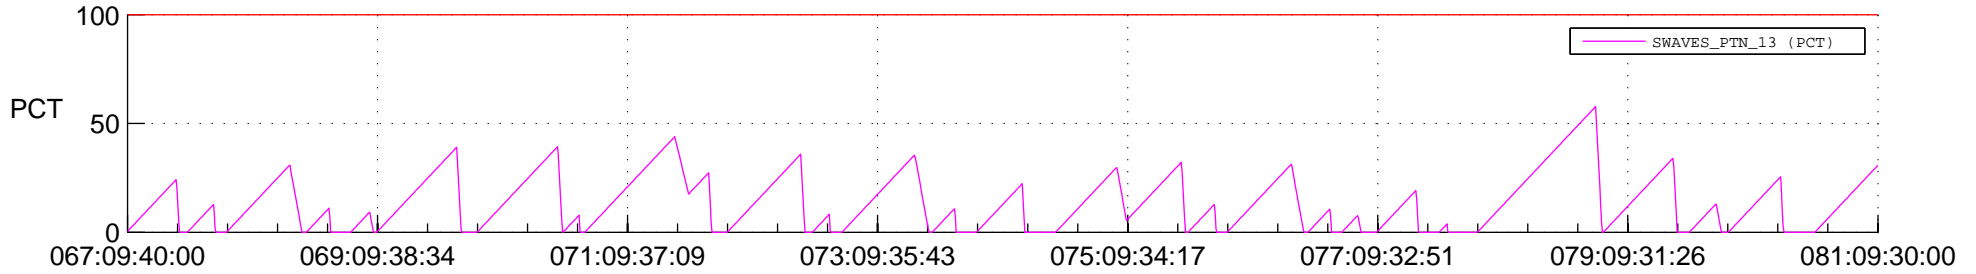

# STEREO AHEAD SSR PCT Full Prediction

## SWAVES\_Percent\_Full\_Prediction

## Spacecraft\_DownLink\_Rate

Ground Time (2020:067:09:40:00.000 -2020:081:09:30:00.000)