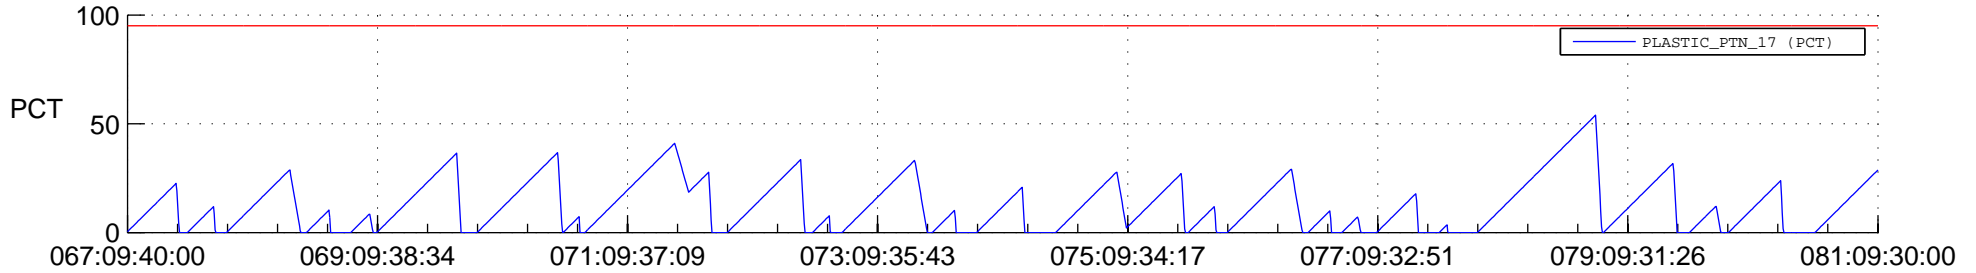

# STEREO AHEAD SSR PCT Full Prediction

## SWAVES\_Percent\_Full\_Prediction

## Spacecraft\_DownLink\_Rate

Ground Time (2020:067:09:40:00.000 -2020:081:09:30:00.000)