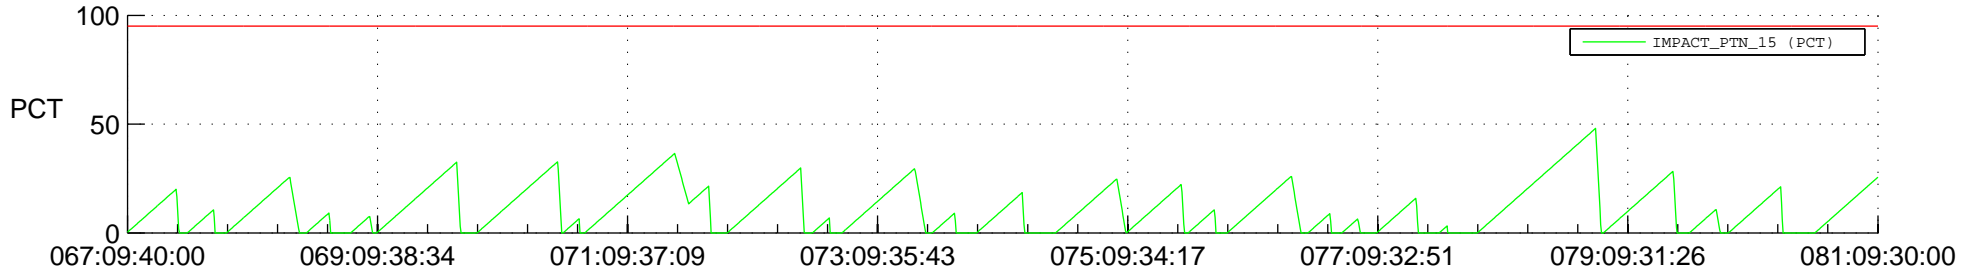

IMPACT_Percent_Full_Prediction