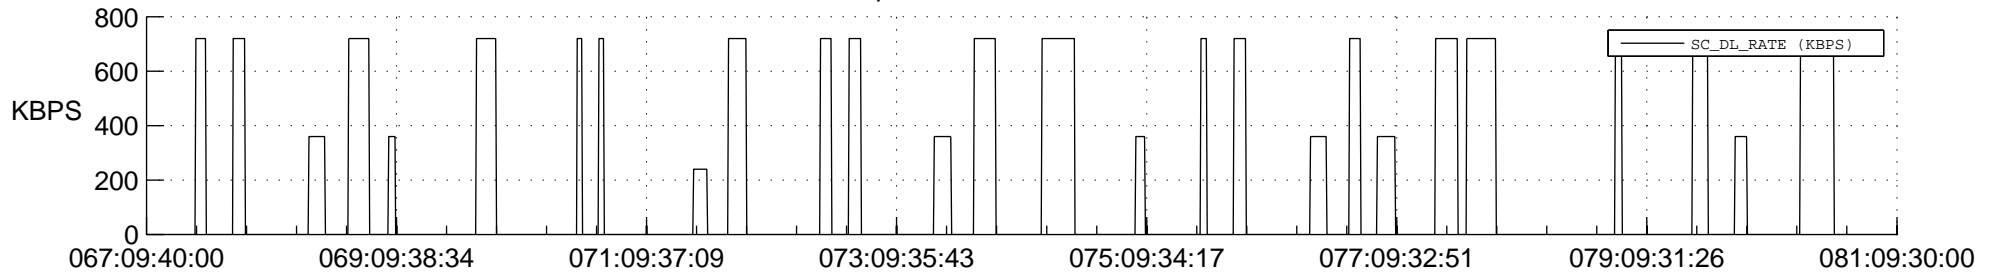

## Spacecraft\_DownLink\_Rate

Ground Time (2020:067:09:40:00.000 -2020:081:09:30:00.000)