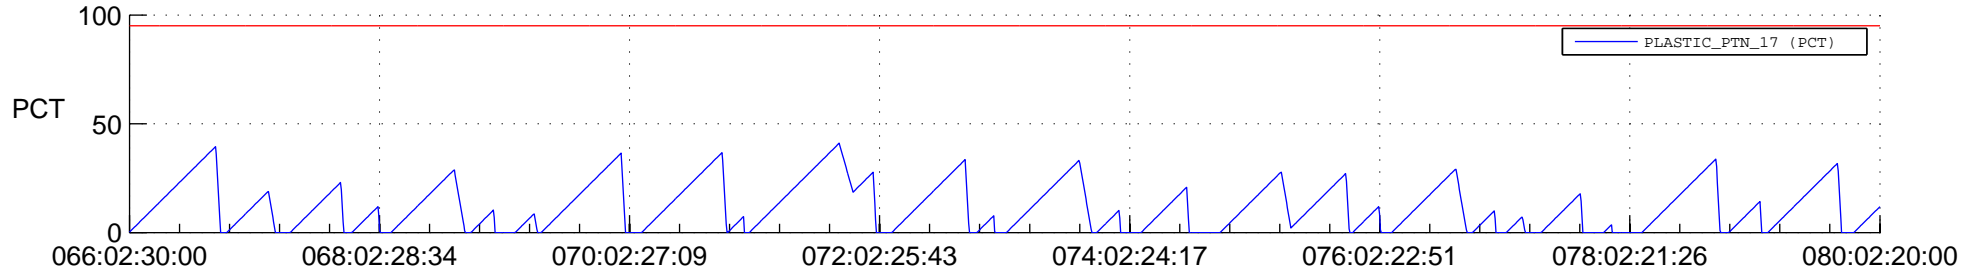

STEREO AHEAD SSR PCT Full Prediction

SWAVES_Percent_Full_Prediction

IMPACT_Percent_Full_Prediction

PLASTIC_Percent_Full_Prediction

Spacecraft_DownLink_Rate