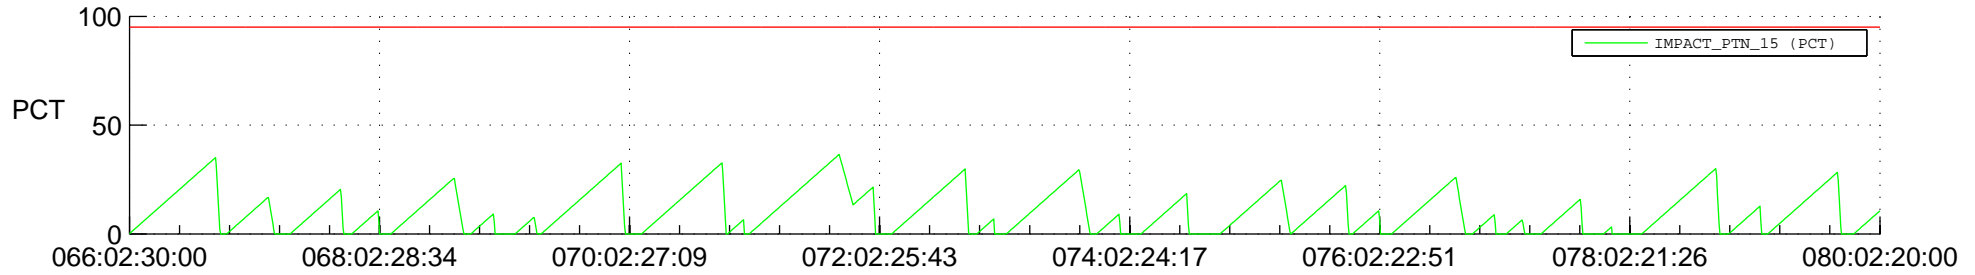

STEREO AHEAD SSR PCT Full Prediction

SWAVES_Percent_Full_Prediction

IMPACT_Percent_Full_Prediction

PLASTIC_Percent_Full_Prediction

Spacecraft_DownLink_Rate