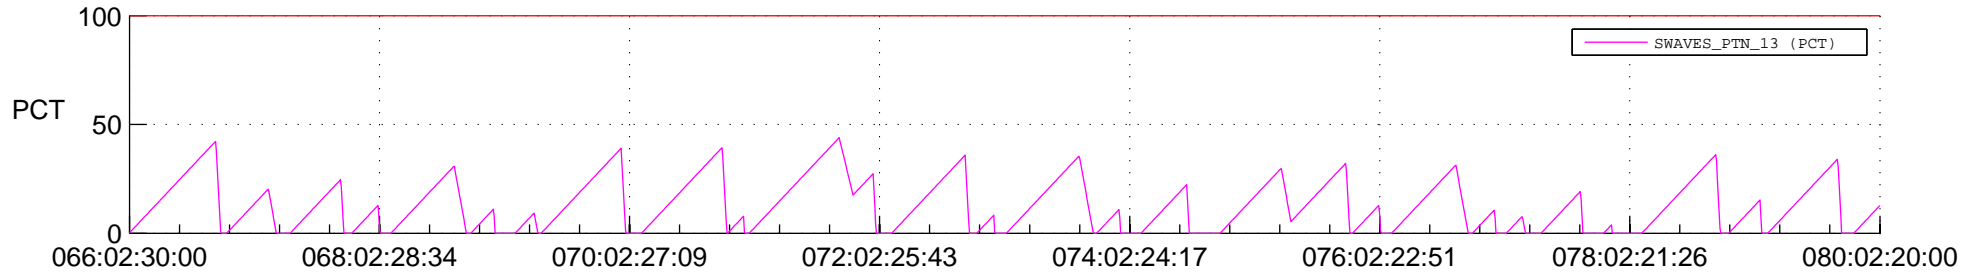

STEREO AHEAD SSR PCT Full Prediction

SWAVES_Percent_Full_Prediction

IMPACT_Percent_Full_Prediction

PLASTIC_Percent_Full_Prediction

Spacecraft_DownLink_Rate