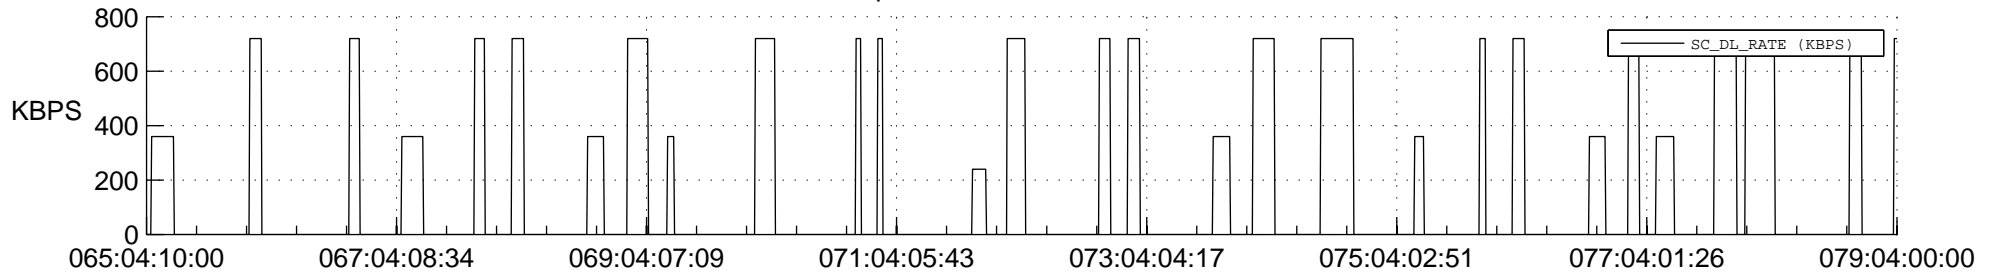

STEREO AHEAD SSR PCT Full Prediction

SWAVES_Percent_Full_Prediction

IMPACT_Percent_Full_Prediction

PLASTIC_Percent_Full_Prediction

Spacecraft_DownLink_Rate

Ground Time (2020:065:04:10:00.000 -2020:079:04:00:00.000)