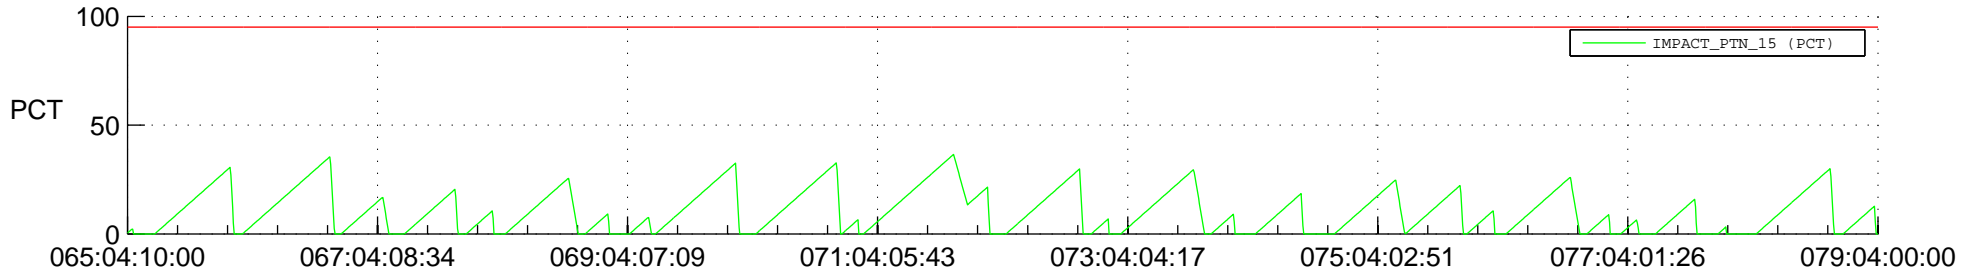

STEREO AHEAD SSR PCT Full Prediction

SWAVES_Percent_Full_Prediction

IMPACT_Percent_Full_Prediction

PLASTIC_Percent_Full_Prediction

Spacecraft_DownLink_Rate

Ground Time (2020:065:04:10:00.000 -2020:079:04:00:00.000)