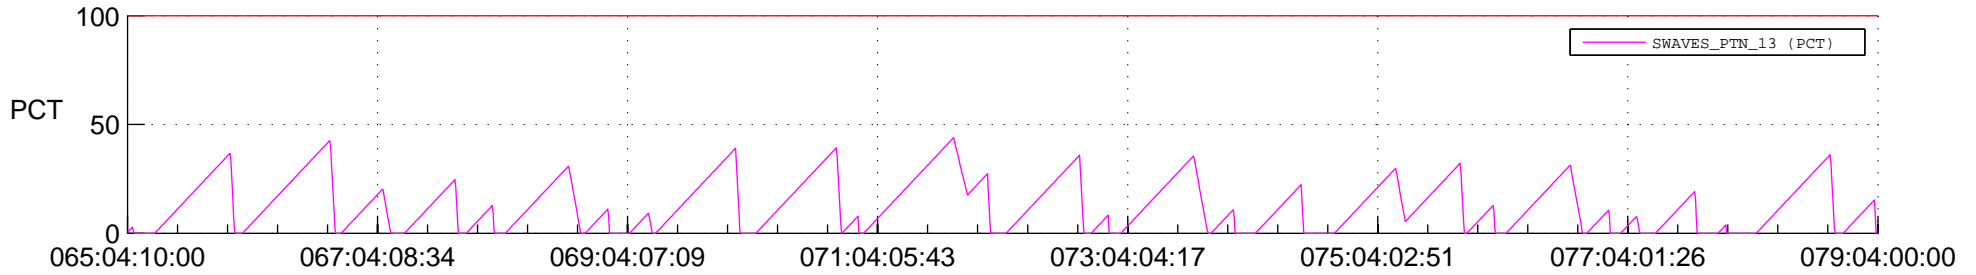

STEREO AHEAD SSR PCT Full Prediction

SWAVES_Percent_Full_Prediction

IMPACT_Percent_Full_Prediction

PLASTIC_Percent_Full_Prediction

Spacecraft_DownLink_Rate

Ground Time (2020:065:04:10:00.000 -2020:079:04:00:00.000)