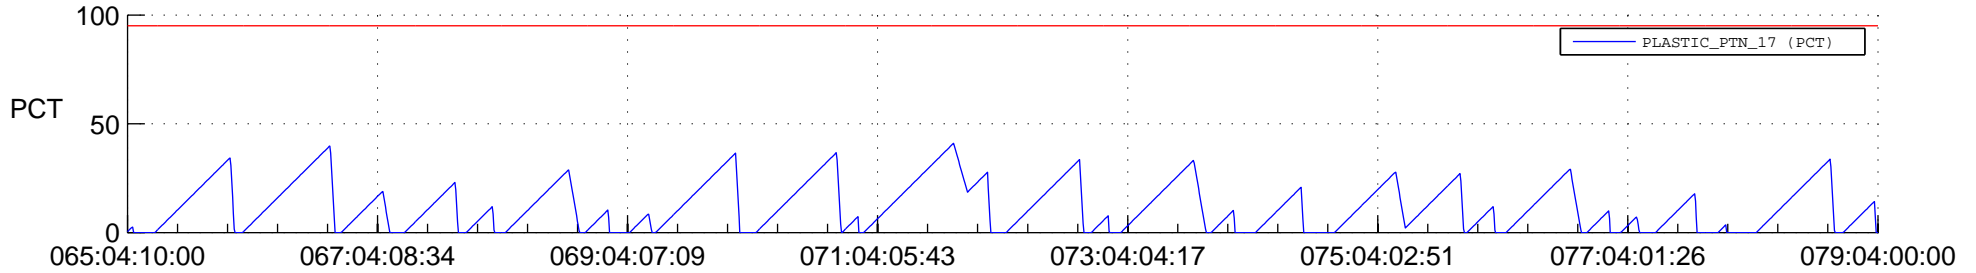

STEREO AHEAD SSR PCT Full Prediction

SWAVES_Percent_Full_Prediction

IMPACT_Percent_Full_Prediction

PLASTIC_Percent_Full_Prediction

Spacecraft_DownLink_Rate

Ground Time (2020:065:04:10:00.000 -2020:079:04:00:00.000)