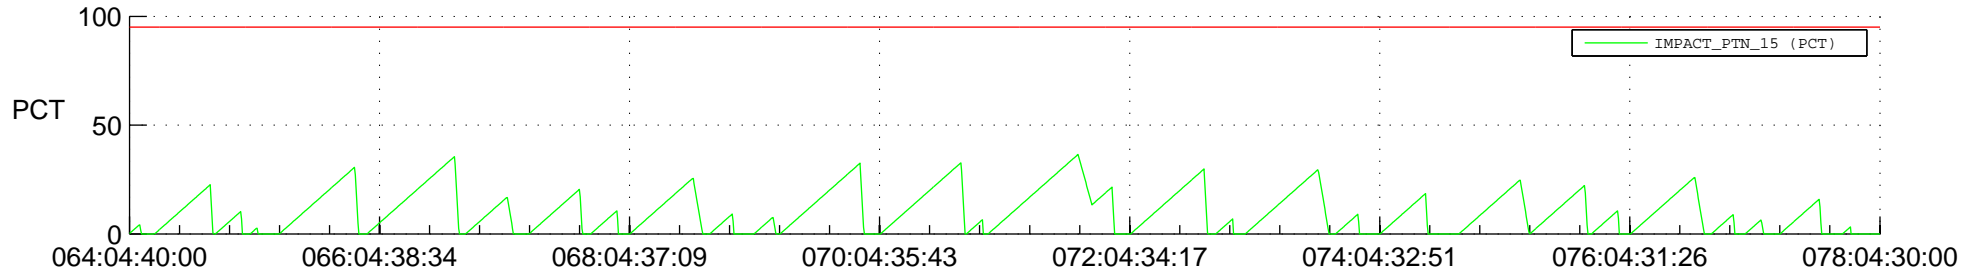

IMPACT_Percent_Full_Prediction