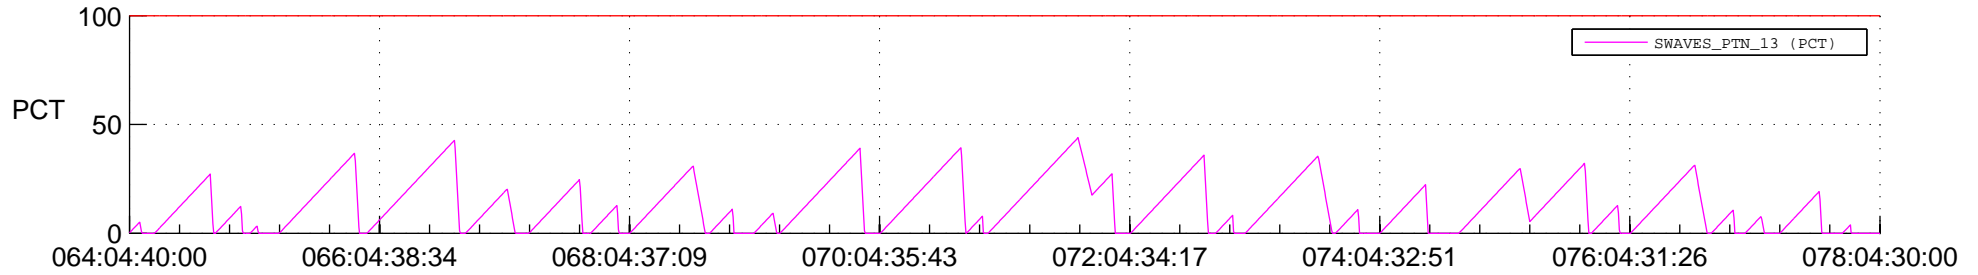

## SWAVES\_Percent\_Full\_Prediction

## Spacecraft\_DownLink\_Rate

Ground Time (2020:064:04:40:00.000 -2020:078:04:30:00.000)