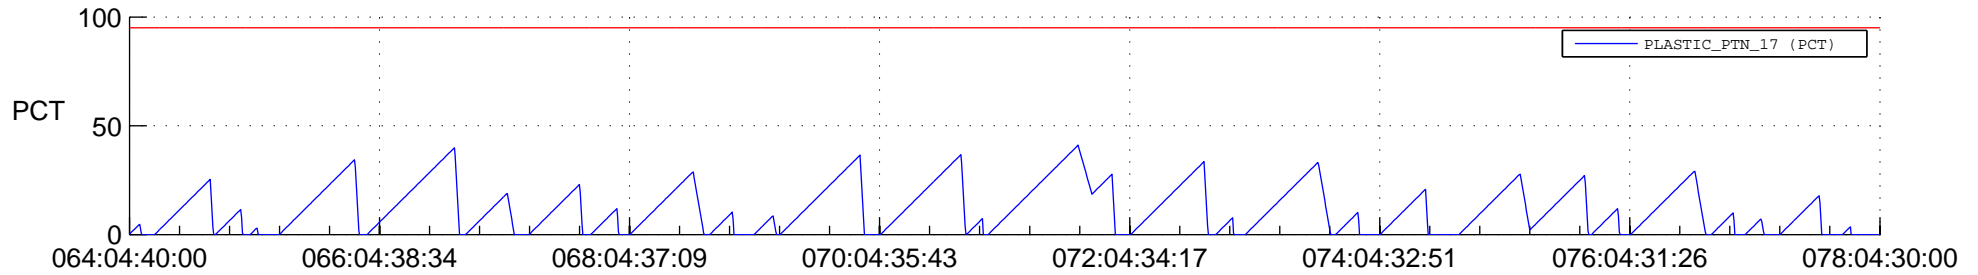

## SWAVES\_Percent\_Full\_Prediction

## Spacecraft\_DownLink\_Rate

Ground Time (2020:064:04:40:00.000 -2020:078:04:30:00.000)