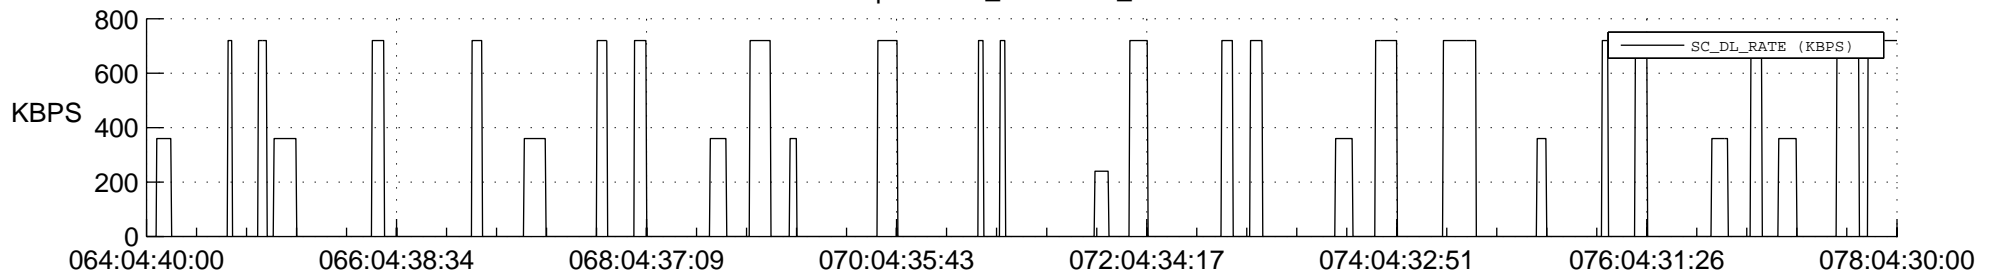

## Spacecraft\_DownLink\_Rate

Ground Time (2020:064:04:40:00.000 -2020:078:04:30:00.000)