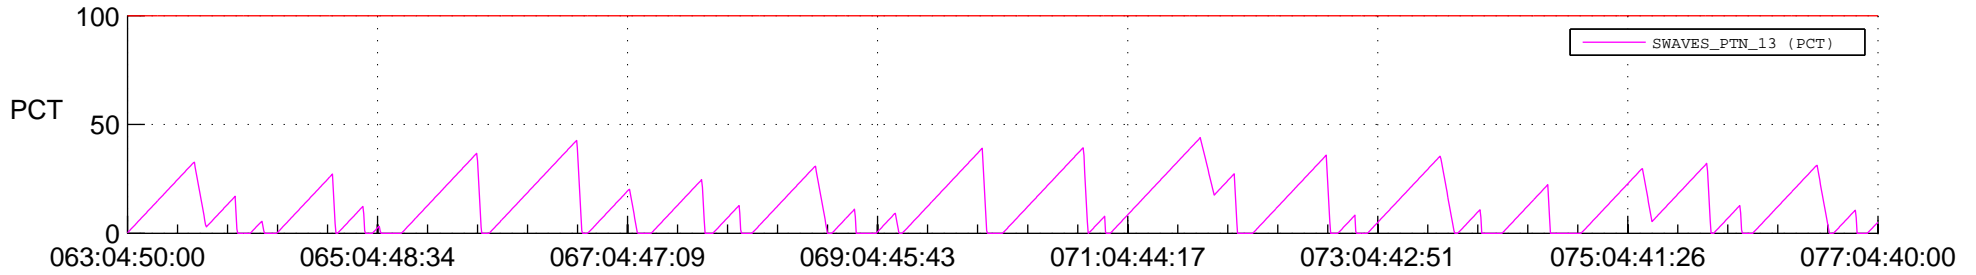

STEREO AHEAD SSR PCT Full Prediction

SWAVES_Percent_Full_Prediction

IMPACT_Percent_Full_Prediction

PLASTIC_Percent_Full_Prediction

Spacecraft_DownLink_Rate

Ground Time (2020:063:04:50:00.000 -2020:077:04:40:00.000)