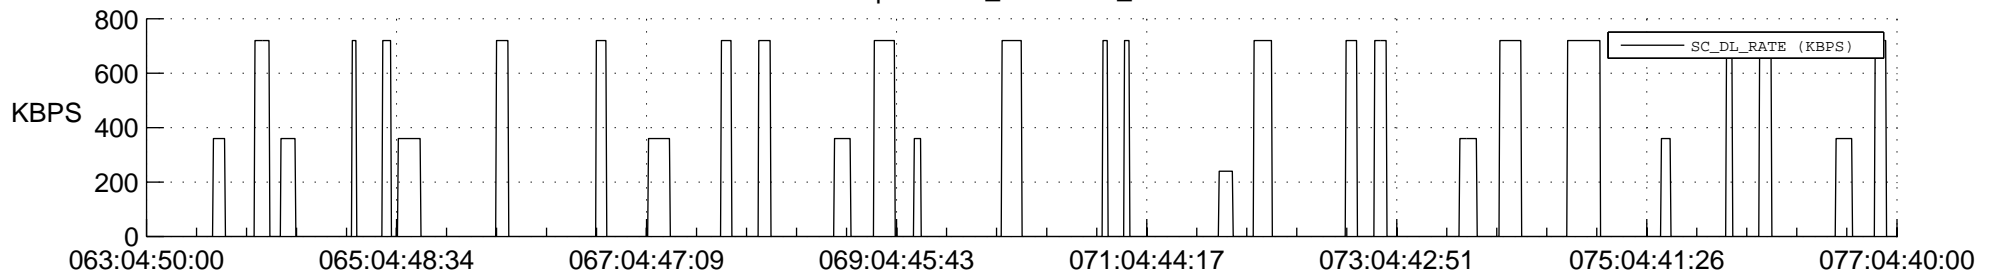

STEREO AHEAD SSR PCT Full Prediction

SWAVES_Percent_Full_Prediction

IMPACT_Percent_Full_Prediction

PLASTIC_Percent_Full_Prediction

Spacecraft_DownLink_Rate

Ground Time (2020:063:04:50:00.000 -2020:077:04:40:00.000)