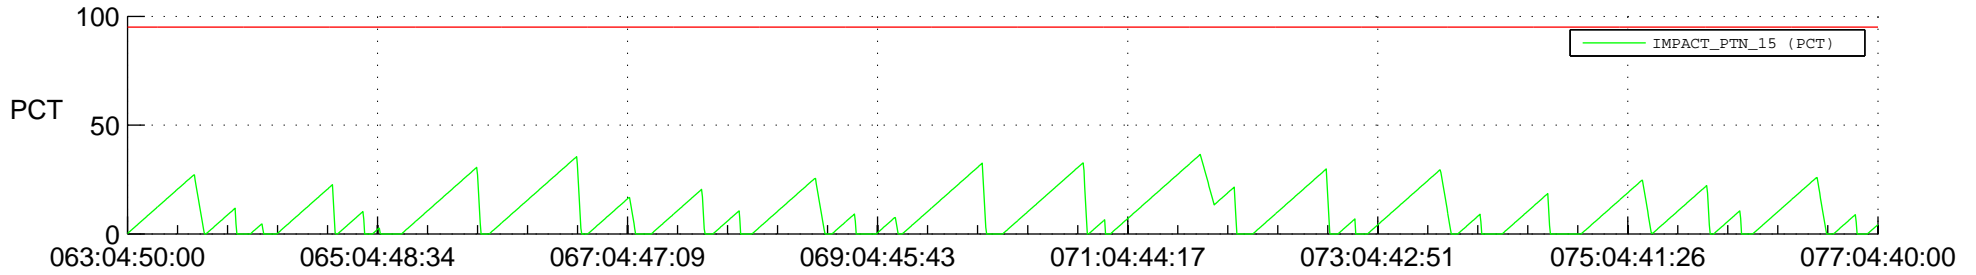

STEREO AHEAD SSR PCT Full Prediction

SWAVES_Percent_Full_Prediction

IMPACT_Percent_Full_Prediction

PLASTIC_Percent_Full_Prediction

Spacecraft_DownLink_Rate

Ground Time (2020:063:04:50:00.000 -2020:077:04:40:00.000)