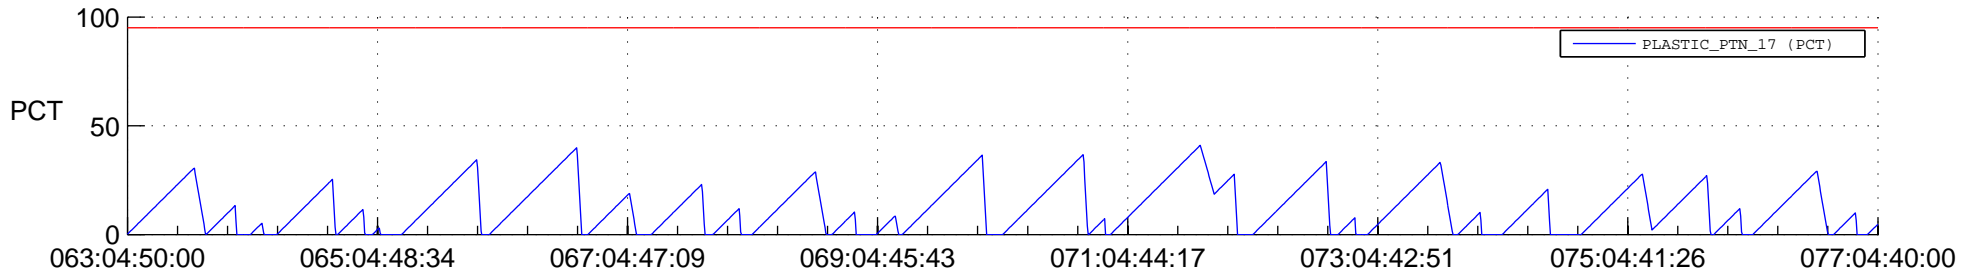

STEREO AHEAD SSR PCT Full Prediction

SWAVES_Percent_Full_Prediction

IMPACT_Percent_Full_Prediction

PLASTIC_Percent_Full_Prediction

Spacecraft_DownLink_Rate

Ground Time (2020:063:04:50:00.000 -2020:077:04:40:00.000)