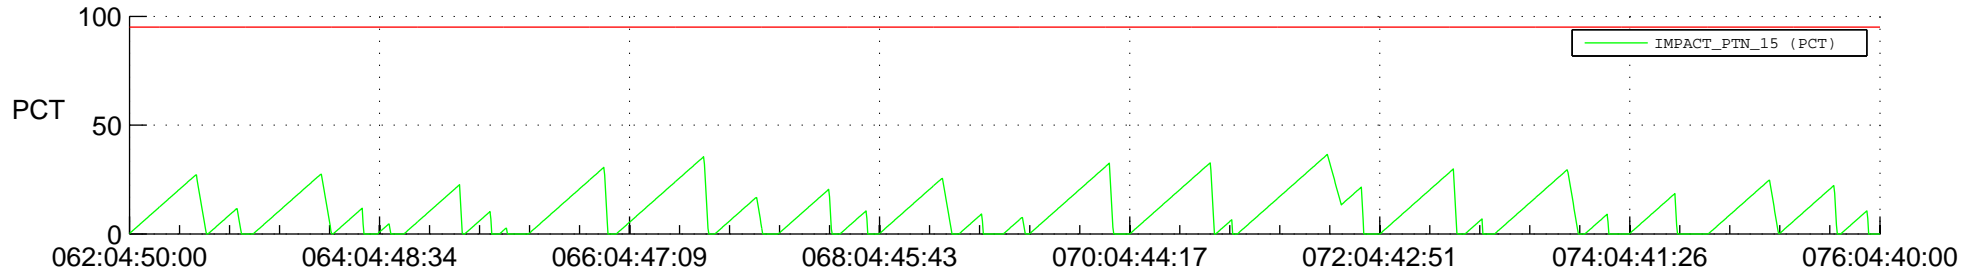

STEREO AHEAD SSR PCT Full Prediction

SWAVES_Percent_Full_Prediction

IMPACT_Percent_Full_Prediction

PLASTIC_Percent_Full_Prediction

Spacecraft_DownLink_Rate

Ground Time (2020:062:04:50:00.000 -2020:076:04:40:00.000)