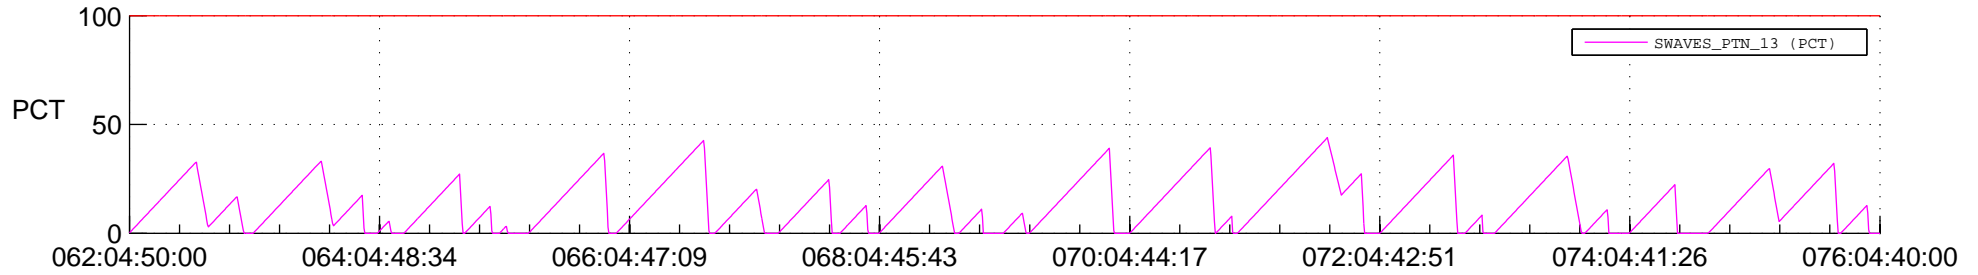

STEREO AHEAD SSR PCT Full Prediction

SWAVES_Percent_Full_Prediction

IMPACT_Percent_Full_Prediction

PLASTIC_Percent_Full_Prediction

Spacecraft_DownLink_Rate

Ground Time (2020:062:04:50:00.000 -2020:076:04:40:00.000)