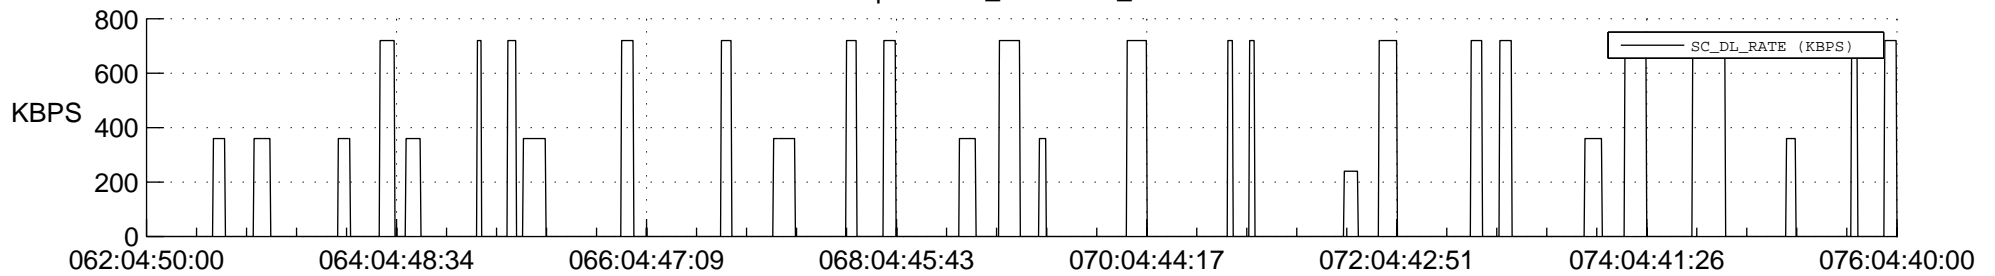

STEREO AHEAD SSR PCT Full Prediction

SWAVES_Percent_Full_Prediction

IMPACT_Percent_Full_Prediction

PLASTIC_Percent_Full_Prediction

Spacecraft_DownLink_Rate

Ground Time (2020:062:04:50:00.000 -2020:076:04:40:00.000)