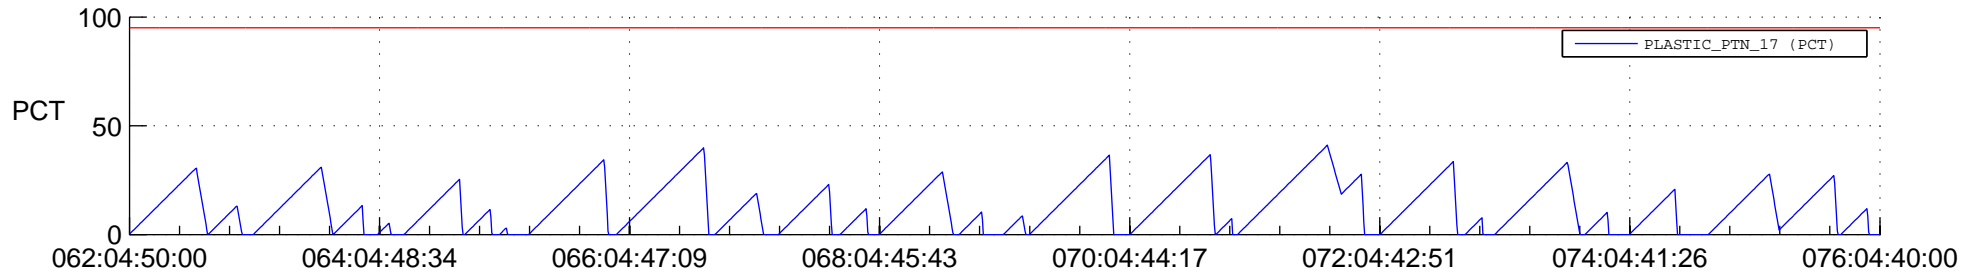

STEREO AHEAD SSR PCT Full Prediction

SWAVES_Percent_Full_Prediction

IMPACT_Percent_Full_Prediction

PLASTIC_Percent_Full_Prediction

Spacecraft_DownLink_Rate

Ground Time (2020:062:04:50:00.000 -2020:076:04:40:00.000)