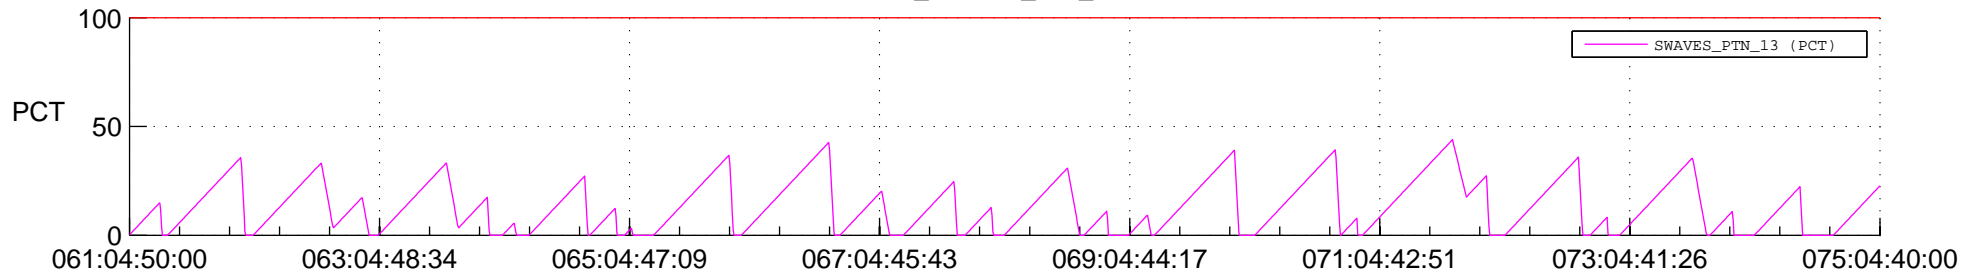

STEREO AHEAD SSR PCT Full Prediction

SWAVES_Percent_Full_Prediction

IMPACT_Percent_Full_Prediction

PLASTIC_Percent_Full_Prediction

Spacecraft_DownLink_Rate

Ground Time (2020:061:04:50:00.000 -2020:075:04:40:00.000)