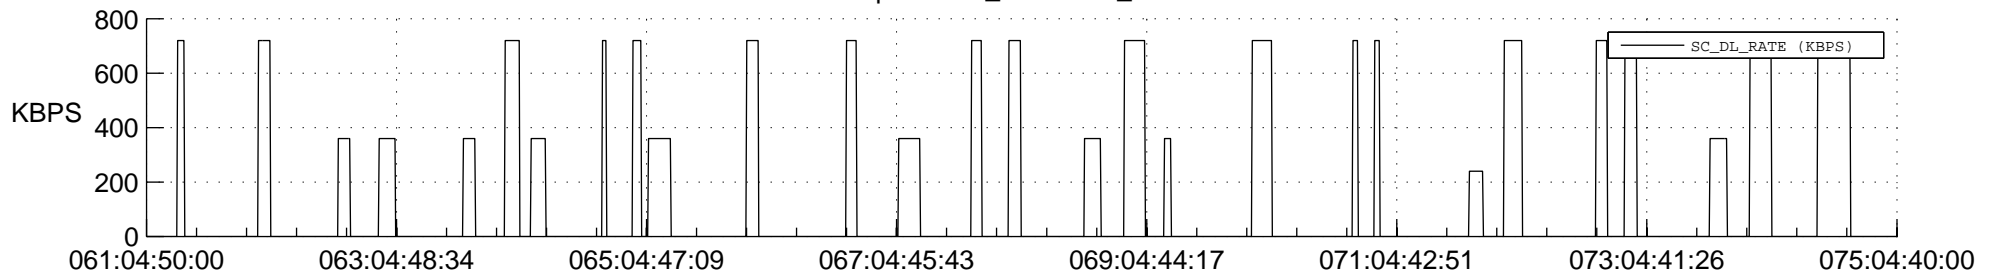

STEREO AHEAD SSR PCT Full Prediction

SWAVES_Percent_Full_Prediction

IMPACT_Percent_Full_Prediction

PLASTIC_Percent_Full_Prediction

Spacecraft_DownLink_Rate

Ground Time (2020:061:04:50:00.000 -2020:075:04:40:00.000)