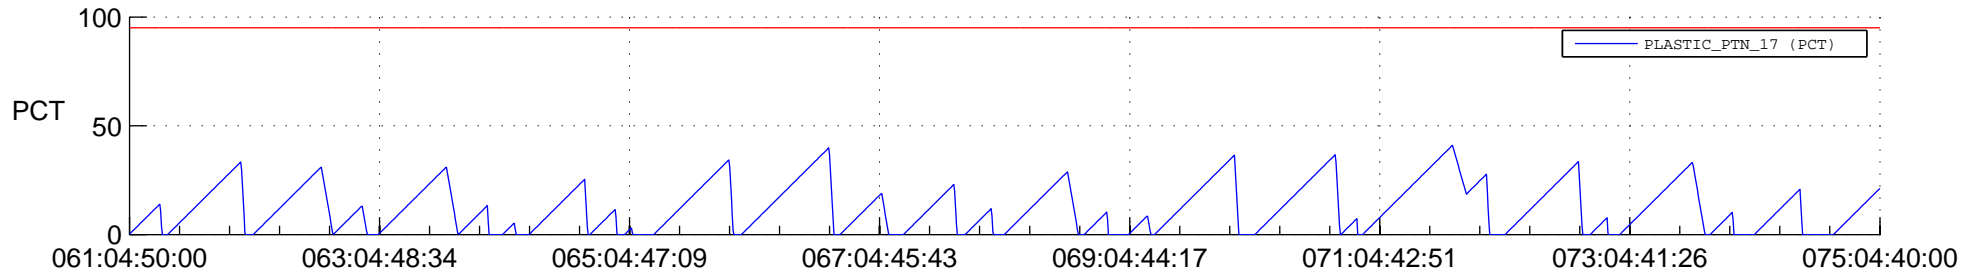

STEREO AHEAD SSR PCT Full Prediction

SWAVES_Percent_Full_Prediction

IMPACT_Percent_Full_Prediction

PLASTIC_Percent_Full_Prediction

Spacecraft_DownLink_Rate

Ground Time (2020:061:04:50:00.000 -2020:075:04:40:00.000)