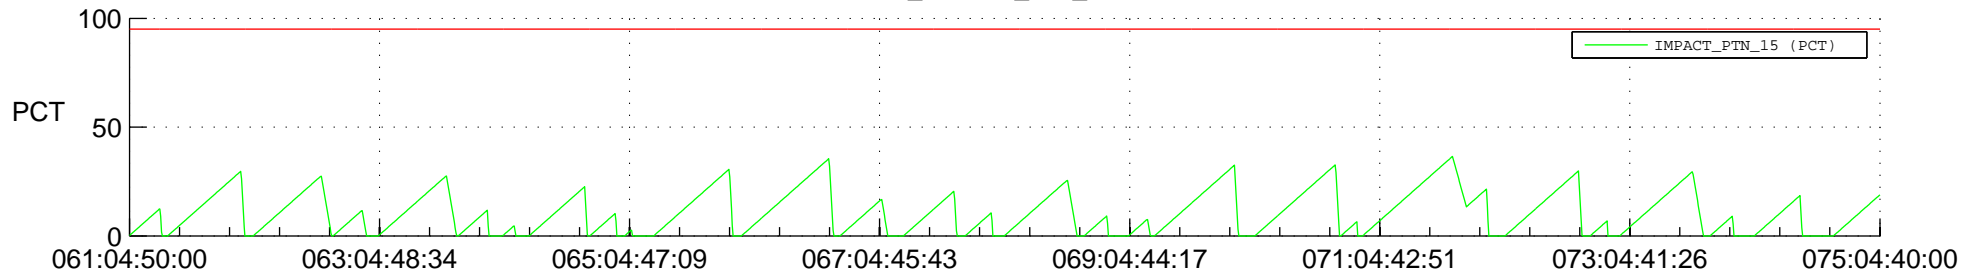

STEREO AHEAD SSR PCT Full Prediction

SWAVES_Percent_Full_Prediction

IMPACT_Percent_Full_Prediction

PLASTIC_Percent_Full_Prediction

Spacecraft_DownLink_Rate

Ground Time (2020:061:04:50:00.000 -2020:075:04:40:00.000)