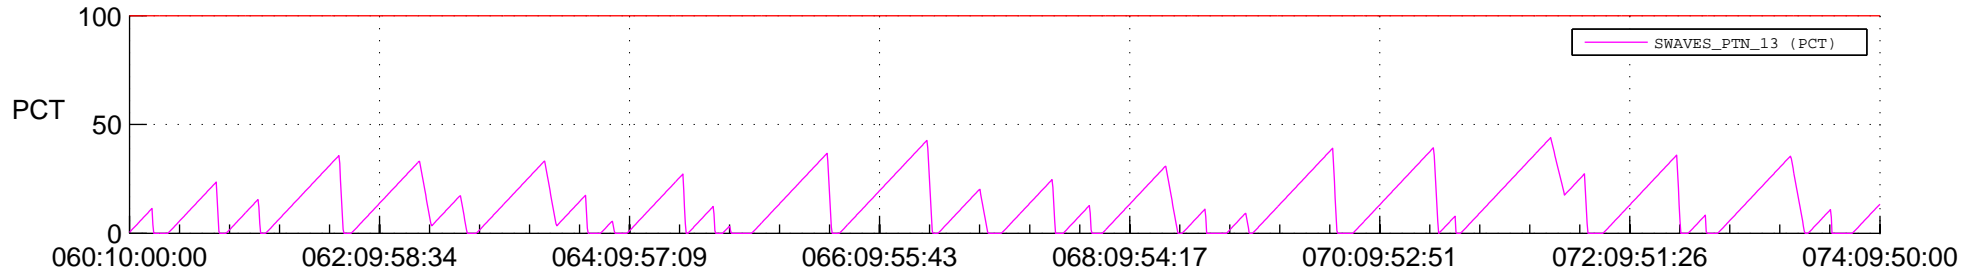

STEREO AHEAD SSR PCT Full Prediction

SWAVES_Percent_Full_Prediction

IMPACT_Percent_Full_Prediction

PLASTIC_Percent_Full_Prediction

Spacecraft_DownLink_Rate

Ground Time (2020:060:10:00:00.000 -2020:074:09:50:00.000)