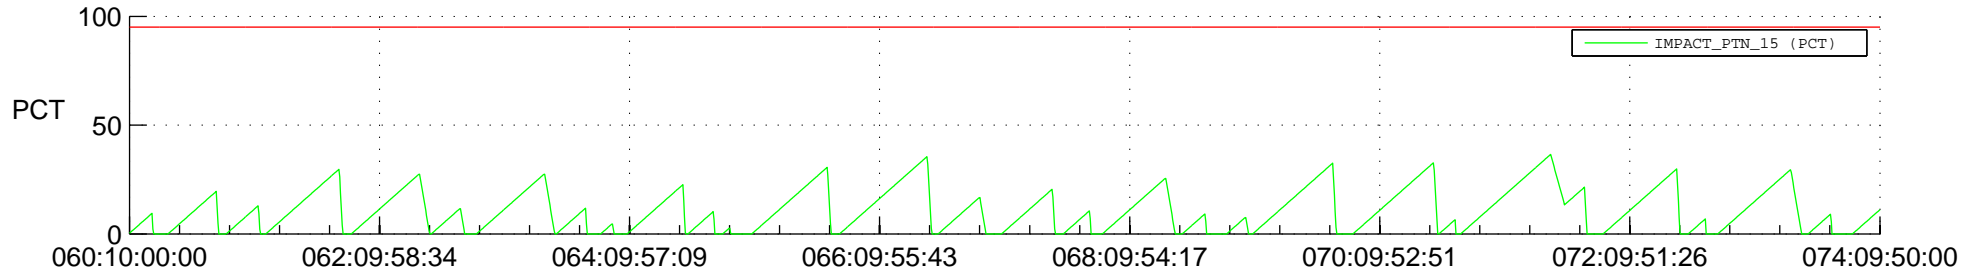

STEREO AHEAD SSR PCT Full Prediction

SWAVES_Percent_Full_Prediction

IMPACT_Percent_Full_Prediction

PLASTIC_Percent_Full_Prediction

Spacecraft_DownLink_Rate

Ground Time (2020:060:10:00:00.000 -2020:074:09:50:00.000)