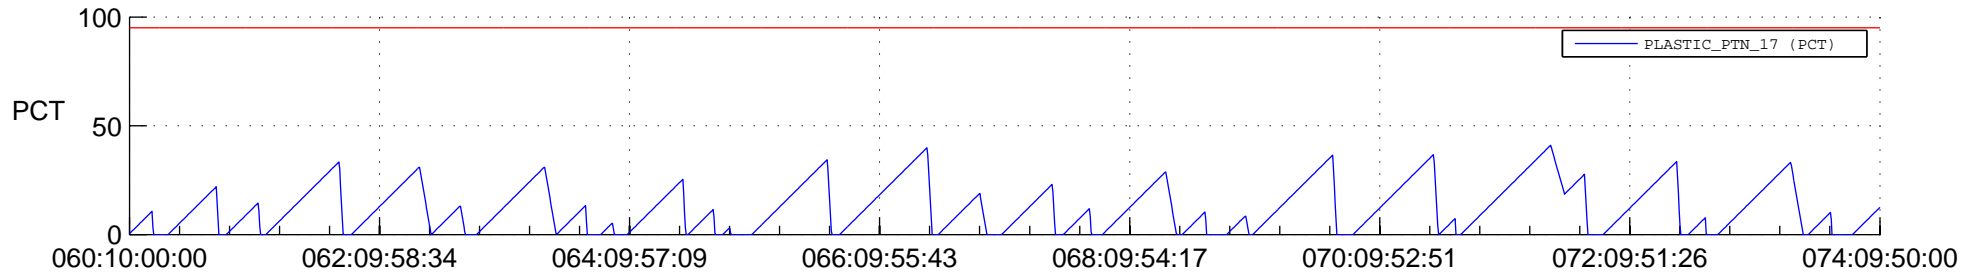

STEREO AHEAD SSR PCT Full Prediction

SWAVES_Percent_Full_Prediction

IMPACT_Percent_Full_Prediction

PLASTIC_Percent_Full_Prediction

Spacecraft_DownLink_Rate

Ground Time (2020:060:10:00:00.000 -2020:074:09:50:00.000)