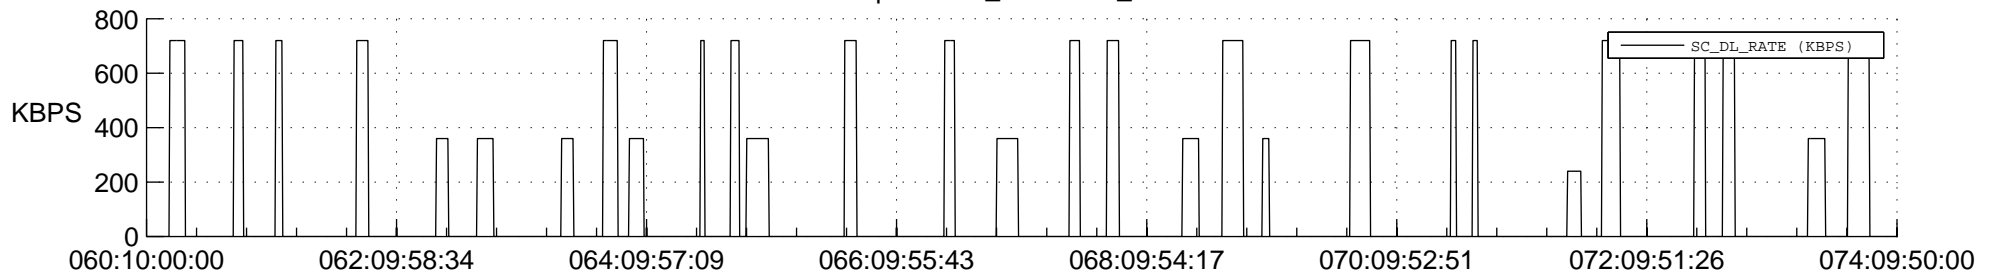

STEREO AHEAD SSR PCT Full Prediction

SWAVES_Percent_Full_Prediction

IMPACT_Percent_Full_Prediction

PLASTIC_Percent_Full_Prediction

Spacecraft_DownLink_Rate

Ground Time (2020:060:10:00:00.000 -2020:074:09:50:00.000)