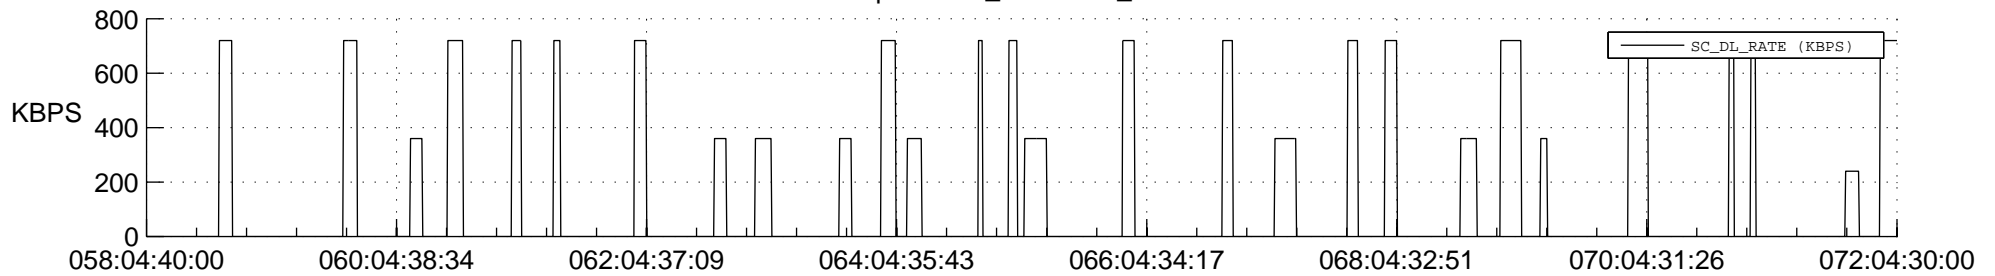

STEREO AHEAD SSR PCT Full Prediction

SWAVES_Percent_Full_Prediction

IMPACT_Percent_Full_Prediction

PLASTIC_Percent_Full_Prediction

Spacecraft_DownLink_Rate

Ground Time (2020:058:04:40:00.000 -2020:072:04:30:00.000)