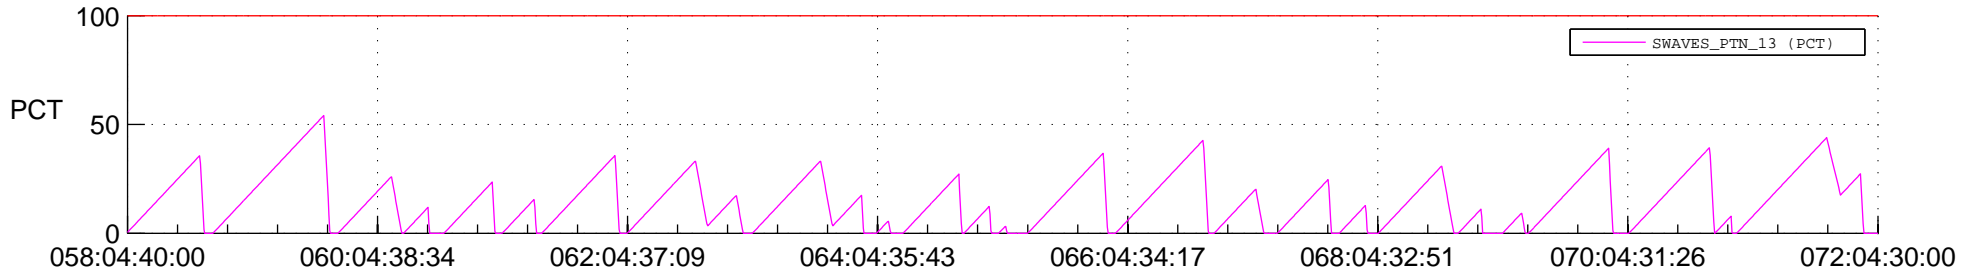

STEREO AHEAD SSR PCT Full Prediction

SWAVES_Percent_Full_Prediction

IMPACT_Percent_Full_Prediction

PLASTIC_Percent_Full_Prediction

Spacecraft_DownLink_Rate

Ground Time (2020:058:04:40:00.000 -2020:072:04:30:00.000)