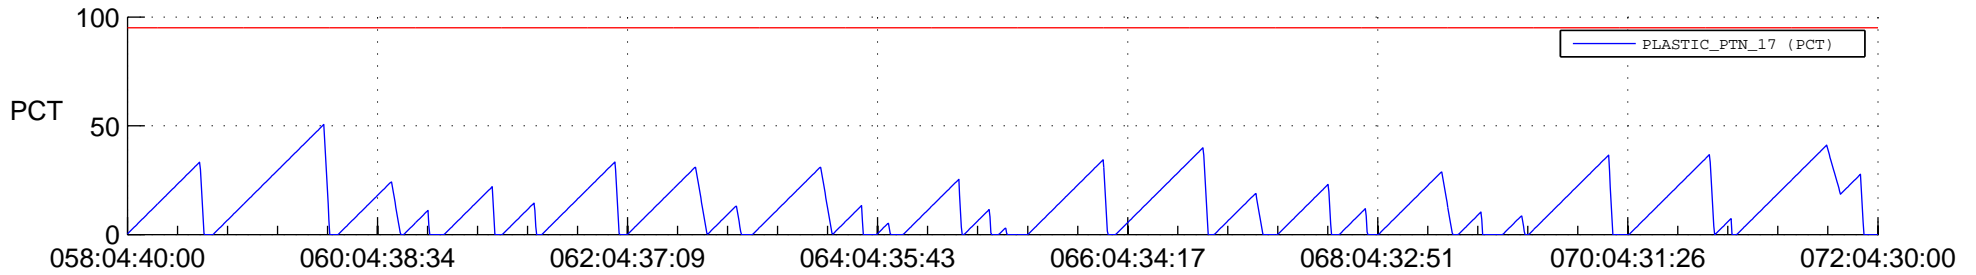

STEREO AHEAD SSR PCT Full Prediction

SWAVES_Percent_Full_Prediction

IMPACT_Percent_Full_Prediction

PLASTIC_Percent_Full_Prediction

Spacecraft_DownLink_Rate

Ground Time (2020:058:04:40:00.000 -2020:072:04:30:00.000)