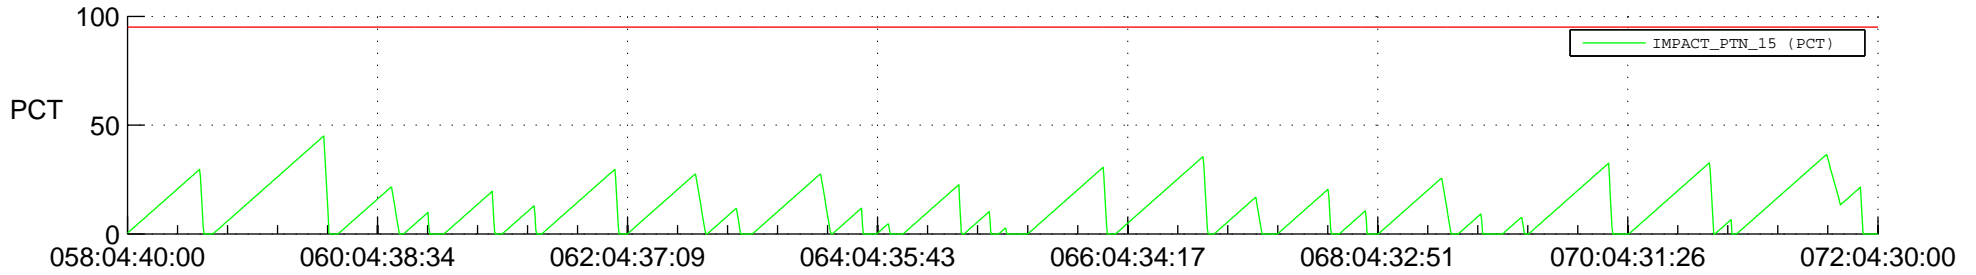

STEREO AHEAD SSR PCT Full Prediction

SWAVES_Percent_Full_Prediction

IMPACT_Percent_Full_Prediction

PLASTIC_Percent_Full_Prediction

Spacecraft_DownLink_Rate

Ground Time (2020:058:04:40:00.000 -2020:072:04:30:00.000)