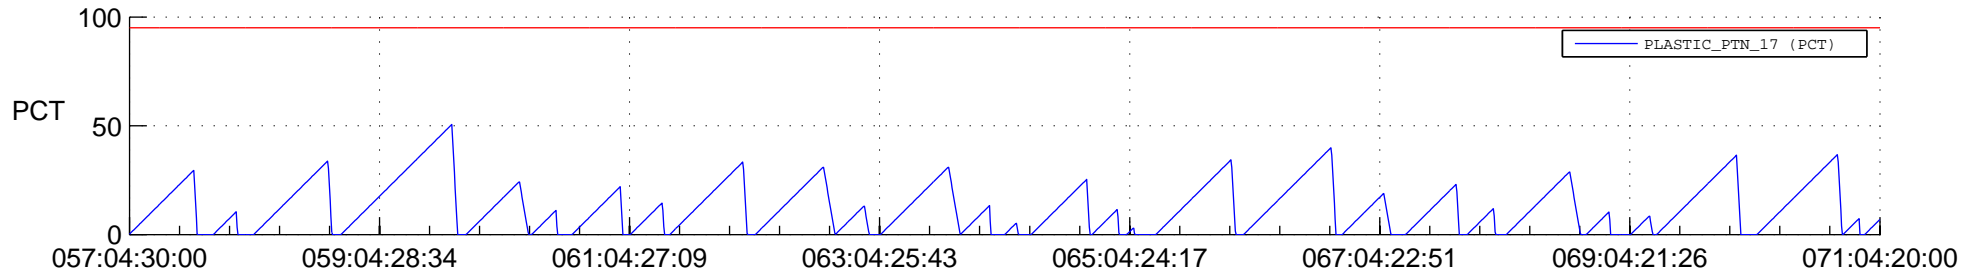

STEREO AHEAD SSR PCT Full Prediction

SWAVES_Percent_Full_Prediction

IMPACT_Percent_Full_Prediction

PLASTIC_Percent_Full_Prediction

Spacecraft_DownLink_Rate

Ground Time (2020:057:04:30:00.000 -2020:071:04:20:00.000)