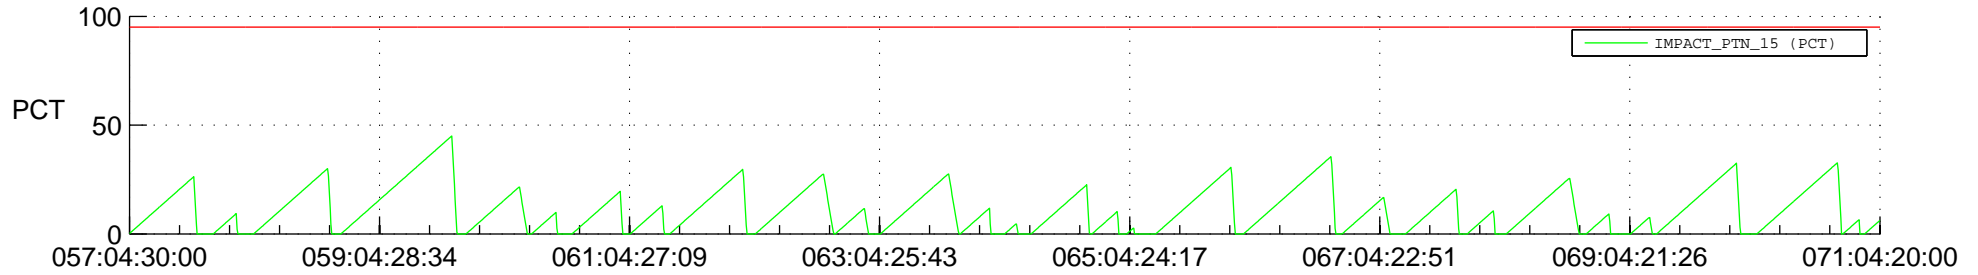

STEREO AHEAD SSR PCT Full Prediction

SWAVES_Percent_Full_Prediction

IMPACT_Percent_Full_Prediction

PLASTIC_Percent_Full_Prediction

Spacecraft_DownLink_Rate

Ground Time (2020:057:04:30:00.000 -2020:071:04:20:00.000)