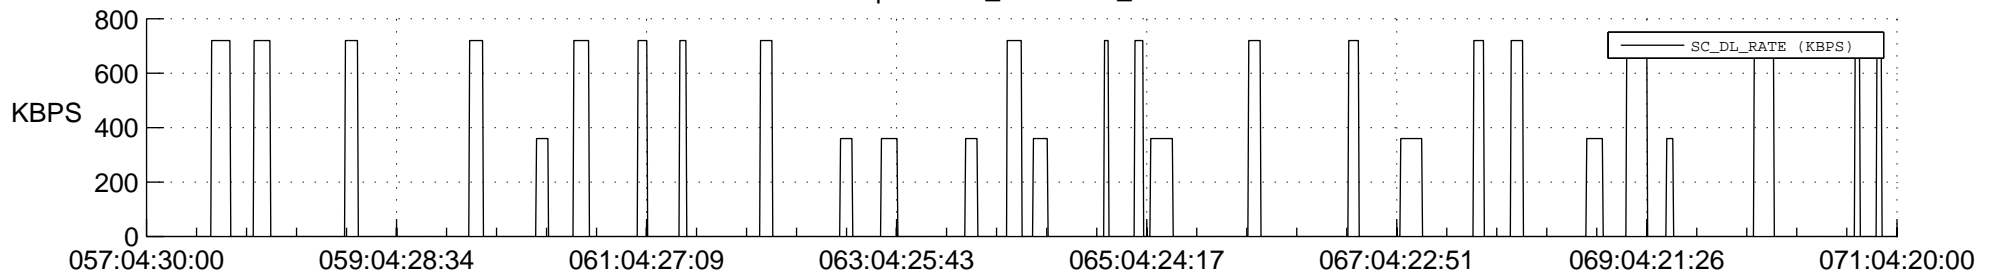

STEREO AHEAD SSR PCT Full Prediction

SWAVES_Percent_Full_Prediction

IMPACT_Percent_Full_Prediction

PLASTIC_Percent_Full_Prediction

Spacecraft_DownLink_Rate

Ground Time (2020:057:04:30:00.000 -2020:071:04:20:00.000)