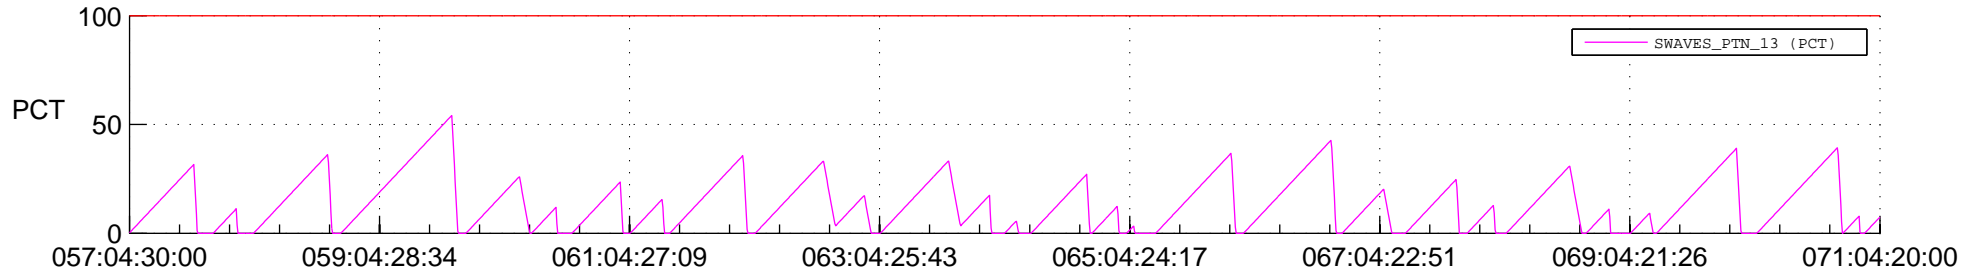

STEREO AHEAD SSR PCT Full Prediction

SWAVES_Percent_Full_Prediction

IMPACT_Percent_Full_Prediction

PLASTIC_Percent_Full_Prediction

Spacecraft_DownLink_Rate

Ground Time (2020:057:04:30:00.000 -2020:071:04:20:00.000)