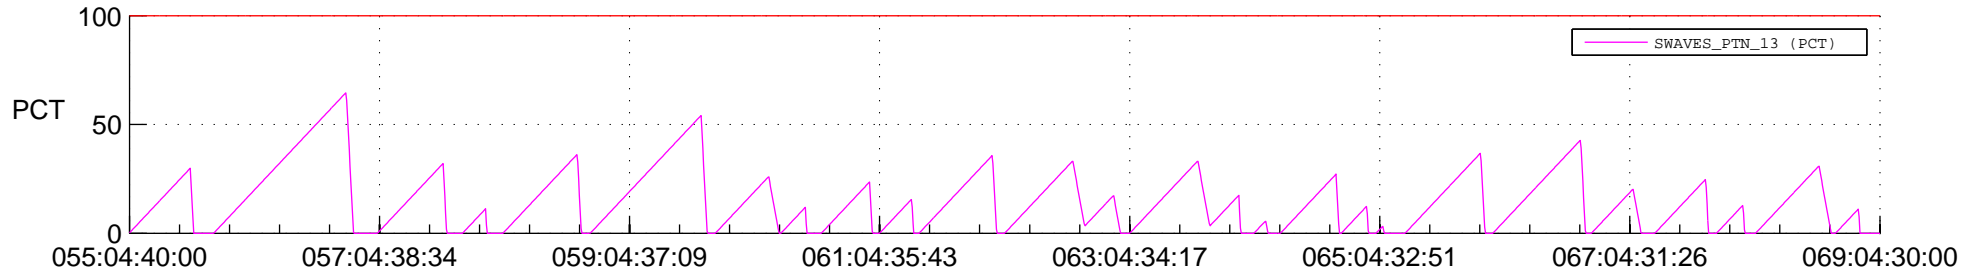

STEREO AHEAD SSR PCT Full Prediction

SWAVES_Percent_Full_Prediction

IMPACT_Percent_Full_Prediction

PLASTIC_Percent_Full_Prediction

Spacecraft_DownLink_Rate

Ground Time (2020:055:04:40:00.000 -2020:069:04:30:00.000)