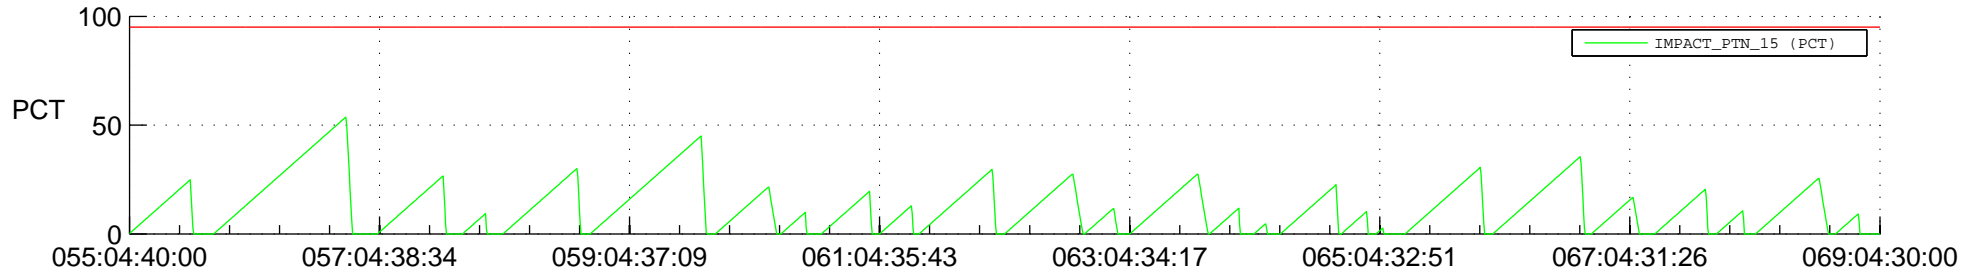

STEREO AHEAD SSR PCT Full Prediction

SWAVES_Percent_Full_Prediction

IMPACT_Percent_Full_Prediction

PLASTIC_Percent_Full_Prediction

Spacecraft_DownLink_Rate

Ground Time (2020:055:04:40:00.000 -2020:069:04:30:00.000)