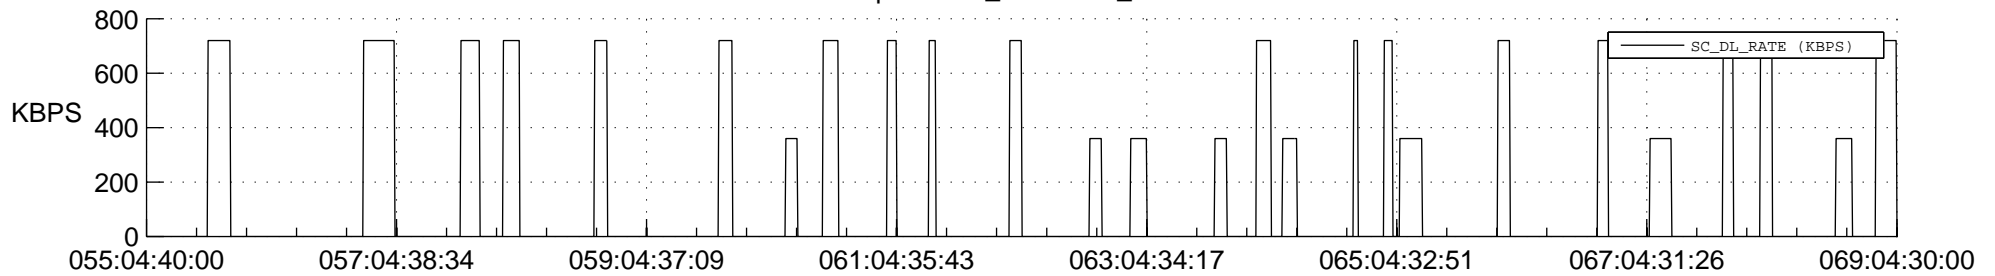

STEREO AHEAD SSR PCT Full Prediction

SWAVES_Percent_Full_Prediction

IMPACT_Percent_Full_Prediction

PLASTIC_Percent_Full_Prediction

Spacecraft_DownLink_Rate

Ground Time (2020:055:04:40:00.000 -2020:069:04:30:00.000)