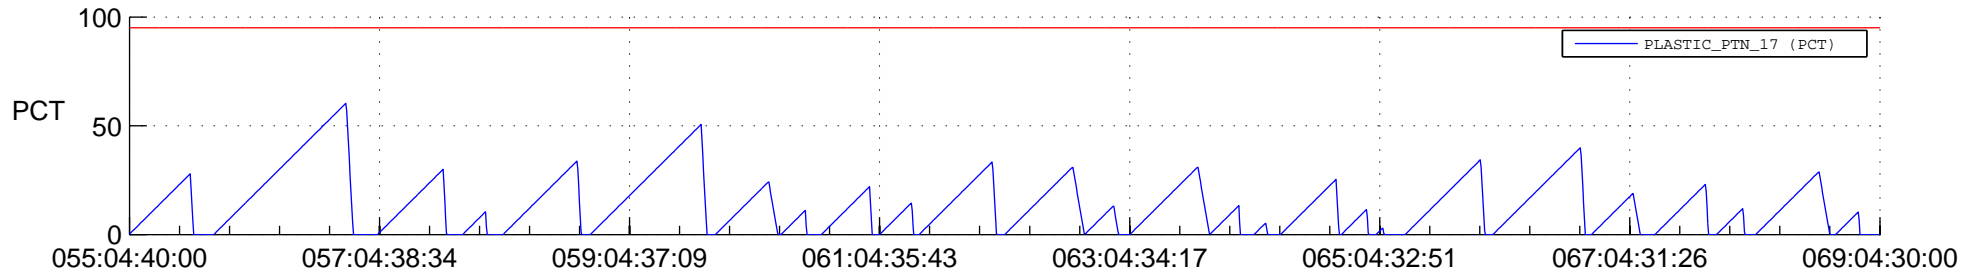

STEREO AHEAD SSR PCT Full Prediction

SWAVES_Percent_Full_Prediction

IMPACT_Percent_Full_Prediction

PLASTIC_Percent_Full_Prediction

Spacecraft_DownLink_Rate

Ground Time (2020:055:04:40:00.000 -2020:069:04:30:00.000)