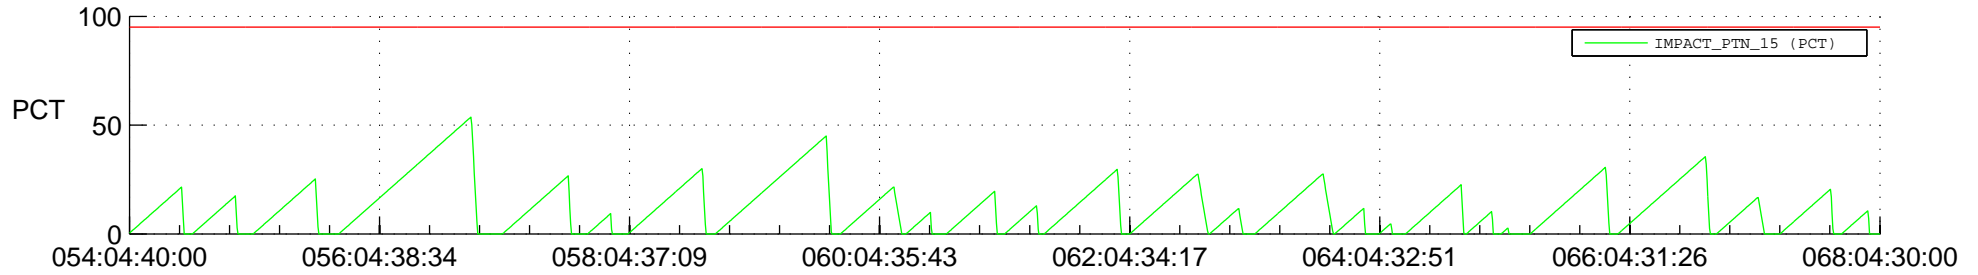

STEREO AHEAD SSR PCT Full Prediction

SWAVES_Percent_Full_Prediction

IMPACT_Percent_Full_Prediction

PLASTIC_Percent_Full_Prediction

Spacecraft_DownLink_Rate

Ground Time (2020:054:04:40:00.000 -2020:068:04:30:00.000)