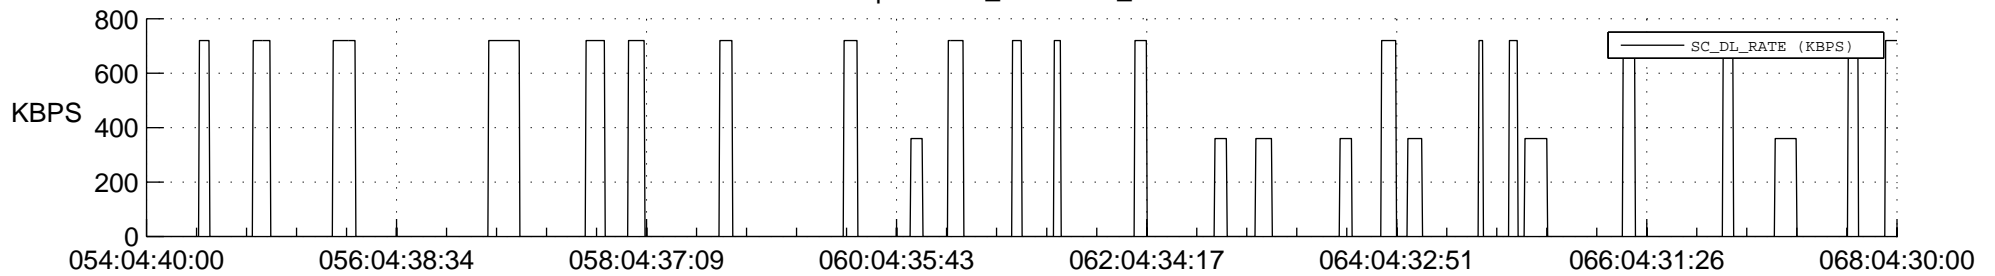

STEREO AHEAD SSR PCT Full Prediction

SWAVES_Percent_Full_Prediction

IMPACT_Percent_Full_Prediction

PLASTIC_Percent_Full_Prediction

Spacecraft_DownLink_Rate

Ground Time (2020:054:04:40:00.000 -2020:068:04:30:00.000)