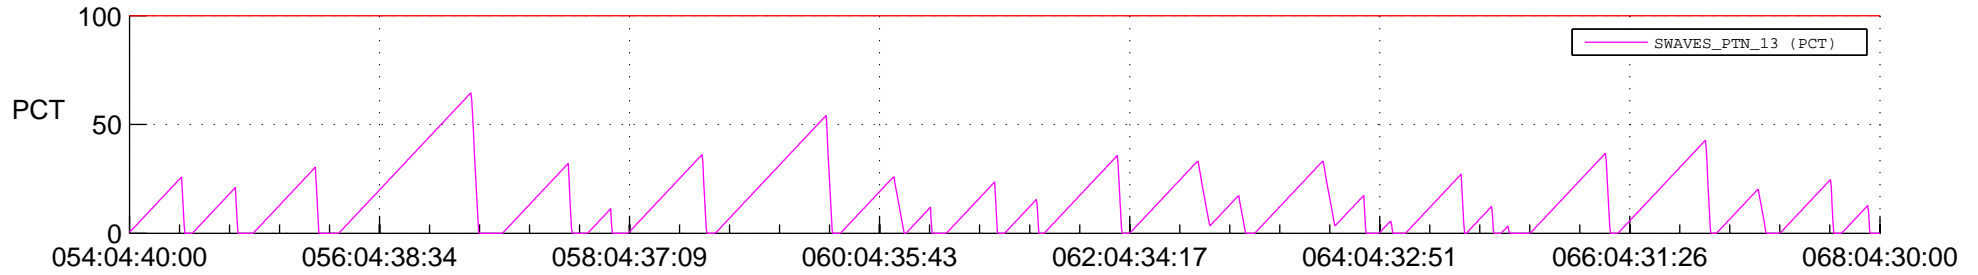

STEREO AHEAD SSR PCT Full Prediction

SWAVES_Percent_Full_Prediction

IMPACT_Percent_Full_Prediction

PLASTIC_Percent_Full_Prediction

Spacecraft_DownLink_Rate

Ground Time (2020:054:04:40:00.000 -2020:068:04:30:00.000)