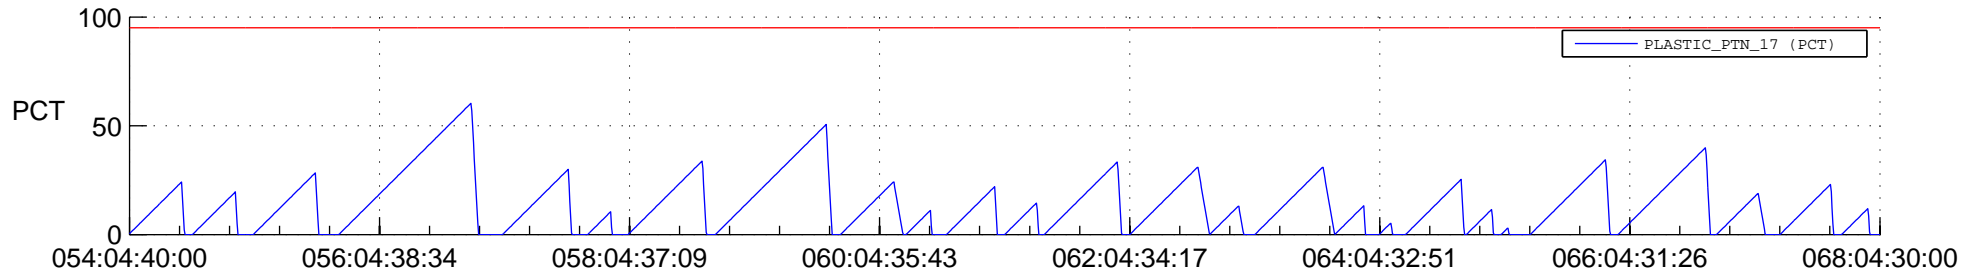

STEREO AHEAD SSR PCT Full Prediction

SWAVES_Percent_Full_Prediction

IMPACT_Percent_Full_Prediction

PLASTIC_Percent_Full_Prediction

Spacecraft_DownLink_Rate

Ground Time (2020:054:04:40:00.000 -2020:068:04:30:00.000)